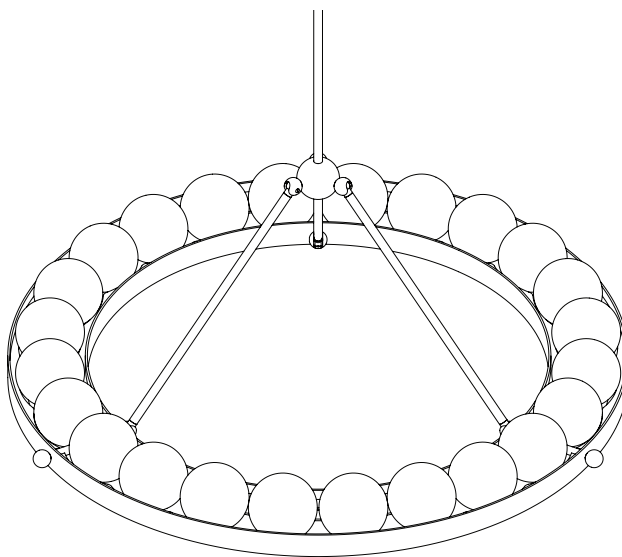

OURANOS I SCONCE

FIXTURE	CODE	NO. SPHERES	METRIC*	IMPERIAL*	WATTS	LIST
Ouranos I	OUR.1.1	1	115 x 100 x 245 mm	4.5 x 3.9 x 9.6 "	12W	\$3,622

* Dimensions are approximate

FINISHES	CODE	LIST	LAMP	CODE	LIST
Aged Brass	AB	Inc.	24V LED WW 2700K*	WW	Inc.
Brushed Brass	BB	Inc.	* Dimmable		
Dark Bronze	DB	Inc.			
Mottled Patina	MP	Inc.	SUSPENSION	CODE	LIST
Verdigris	VER	+15%	Wall Mounted	WM	Inc.

QUARTZ	CODE	LIST
Clear Quartz Sphere	CQS	Inc.

OURANOS II LINEAR

FIXTURE	CODE	NO. SPHERES	METRIC*	IMPERIAL*	WATTS	LIST
Ouranos II Small	OUR.2.S	7	776 x 166 x 100 mm	30.6 x 6.5 x 3.9 "	33W	\$14,080
Ouranos II Medium	OUR.2.M	12	1311 x 166 x 100 mm	51.6 x 6.5 x 3.9 "	53W	\$18,764
Ouranos II Large	OUR.2.L	17	1846 x 166 x 100 mm	72.7 x 8.7 x 8.7 "	73W	\$23,591

QUARTZ	CODE	LIST
Clear Quartz Sphere	CQS	Inc.

OURANOS III CIRCULAR

FIXTURE	CODE	NO. SPHERES	METRIC*	IMPERIAL*	WATTS	LIST
Ouranos III Small	OUR.3.S	24	900 x 900 x 100 mm	35.4 x 35.4 x 3.9 "	94W	\$28,617
Ouranos III Medium	OUR.3.M	32	1180 x 1180 x 100 mm	46.5 x 46.5 x 3.9 "	129W	\$36,433
Ouranos III Large	OUR.3.L	40	1460 x 1460 x 100 mm	57.5 x 57.5 x 3.9 "	162W	\$43,745