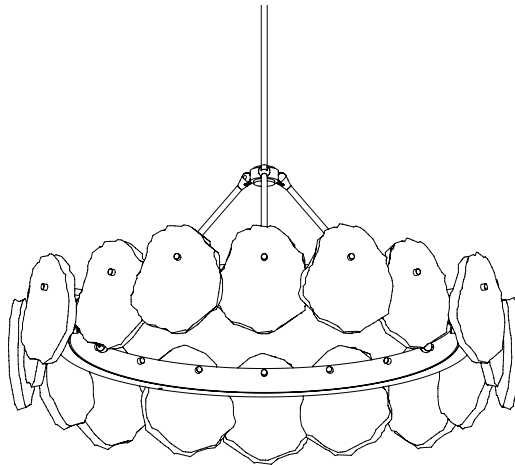

# PETRA I SCONCE

FIXTURE	CODE	NO. SLICES	METRIC*	IMPERIAL*	WATTS	LIST
Petra I Mono	PET.1.1	1	300 x 100 x 300 mm	11.8 x 3.9 x 11.8 "	8W	\$2,527
Petra I Twin	PET.1.2	2	300 x 120 x 450 mm	11.8 x 4.7 x 17.7 "	9W	\$4,123
Petra I Triple	PET.1.3	3	300 x 120 x 600 mm	11.8 x 4.7 x 23.6 "	12W	\$5,719

# PETRA II LINEAR

FIXTURE	CODE	NO. SLICES	METRIC*	IMPERIAL*	WATTS	LIST
Petra II Linear 900	PET.2.900	16	900 x 220 x 220 mm	35.4 x 8.7 x 8.7 "	15W	\$15,000
Petra II Linear 1200	PET.2.1200	20	1200 x 220 x 220 mm	47.2 x 8.7 x 8.7 "	21W	\$19,250
Petra II Linear 1500	PET.2.1500	24	1500 x 220 x 220 mm	59.1 x 8.7 x 8.7 "	27W	\$23,500
Petra II Linear 1800	PET.2.1800	28	1800 x 220 x 220 mm	70.9 x 8.7 x 8.7 "	33W	\$27,750
Petra II Linear 2100	PET.2.2100	32	2100 x 220 x 220 mm	82.7 x 8.7 x 8.7 "	38W	\$32,000
Petra II Linear 2400	PET.2.2400	36	2400 x 220 x 220 mm	94.5 x 8.7 x 8.7 "	44W	\$36,250

# PETRA III CIRCULAR

FIXTURE	CODE	NO. SLICES	METRIC*	IMPERIAL*	WATTS	LIST
Petra III Circular 1100	PET.3.1100	18	Ø 1100 x 220 mm	Ø 43.3 x 8.7 "	35W	\$22,000
Petra III Circular 1400	PET.3.1400	24	Ø 1400 x 220 mm	Ø 55.1 x 8.7 "	46W	\$27,000
Petra III Circular 1700	PET.3.1700	28	Ø 1700 x 220 mm	Ø 66.9 x 8.7 "	67W	\$32,500
Petra III Circular 2000	PET.3.2000	42	Ø 2000 x 220 mm	Ø 78.7 x 8.7 "	81W	\$37,000
Petra III Circular 2300	PET.3.2300	48	Ø 2300 x 220 mm	Ø 90.6 x 8.7 "	92W	\$42,000