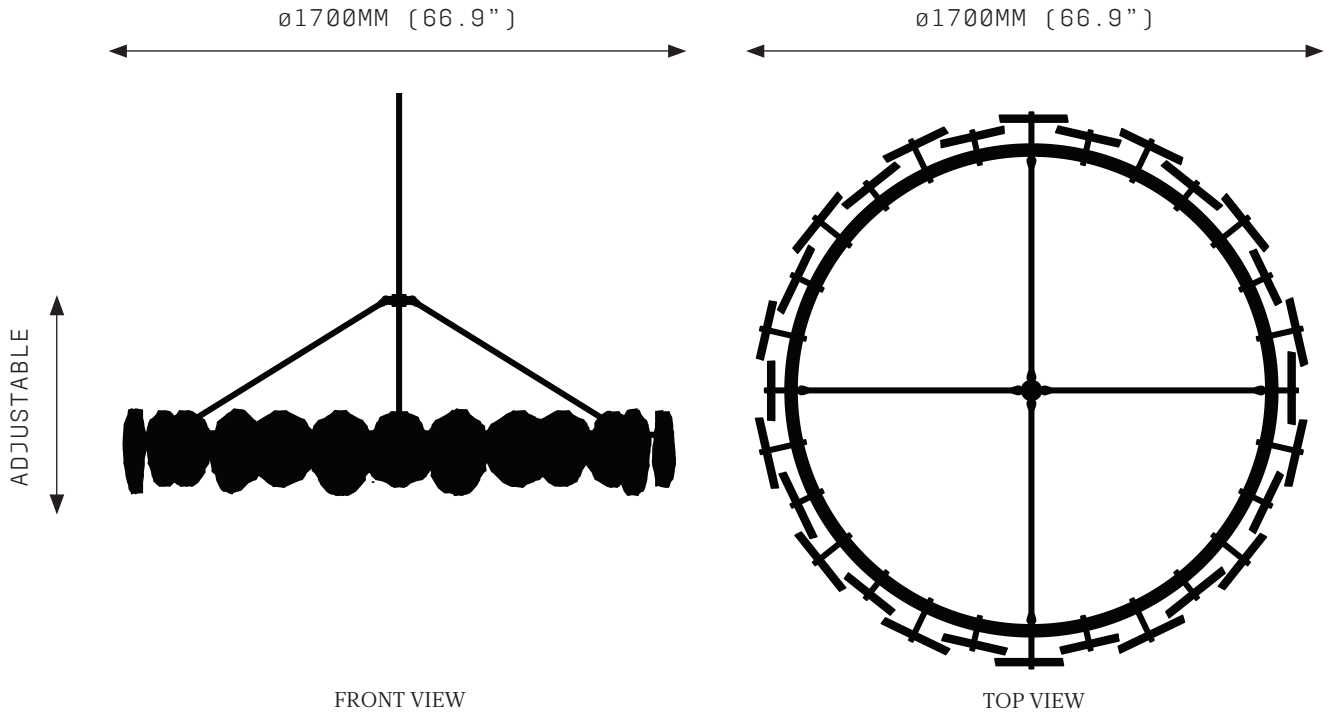

PETRA III CIRCULAR 1700

SPECIFICATIONS

Ordering Code:
PET.3.1700

Lamp:
24V LED WW 2700K

Lumens:
7277 LM

Voltage:
24V DC

Watts:
90W

Weight:
Approx. 60kg*
*Exclusive of canopy

Inclusions:
28 Quartz crystal slices
Power Supply Unit x 100W

Exclusions:
User Interface, Dimmer Unit

PRODUCT OPTIONS

Quartz:
CQ Clear Quartz
RQ Rose Quartz
SQ Smoky Quartz

Finishes:
AB Aged Brass

Suspension:
ROD Vertical Rod

Canopy: *
RFM Round Flush Medium
RFL Round Flush Large
RSM Round Surface Medium
RSL Round Surface Large
*Refer to Canopy Specification Guide

WARRANTY

3 Years Fixture
3 Years Power Supply Unit
3 Years LED

Petra III Circular is a solid fixture that will require very little maintenance over the years.

If your Petra III Circular is treated with care, it will shine brightly for many years to come.

Quartz is a mineral formed by the Earth. Each crystal piece will be unique due to natural variation of size, shape, colour and clarity.

Contact us for custom variations.

Installation should only be undertaken by a qualified professional