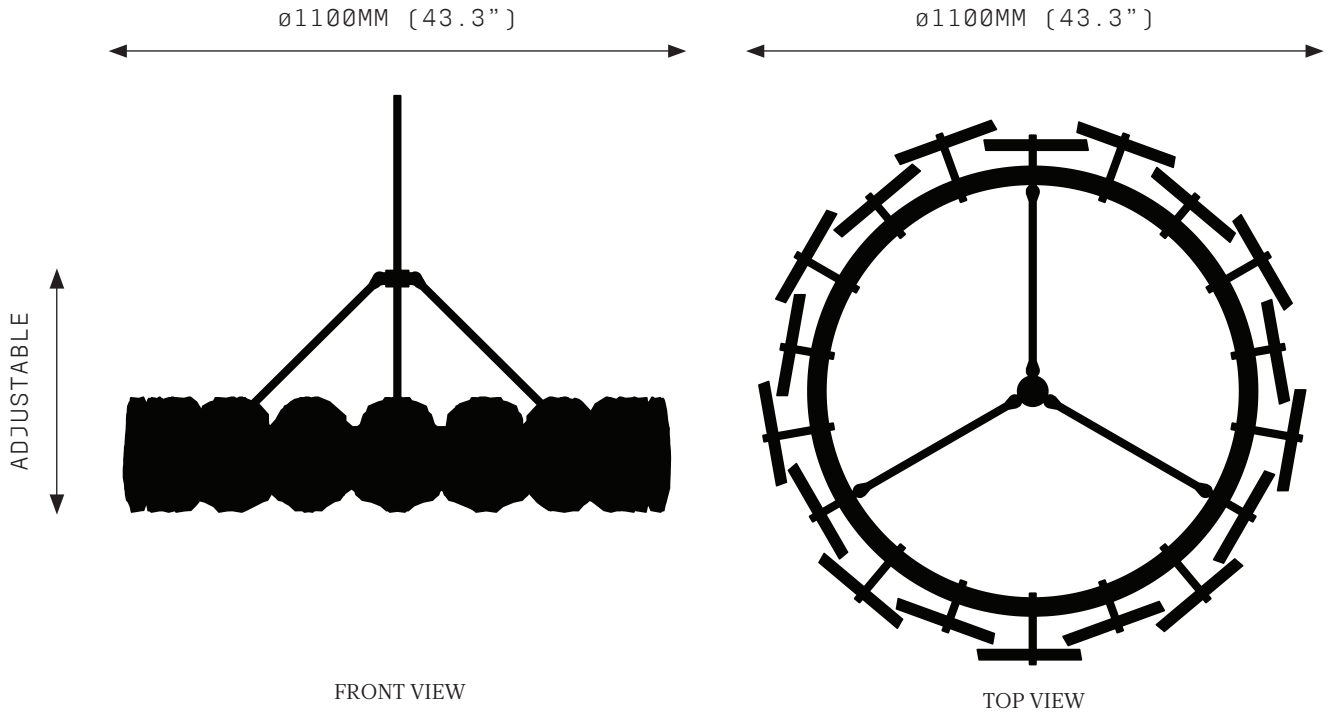

PETRA III CIRCULAR 1100

SPECIFICATIONS

Ordering Code:
PET.3.1100

Lamp:
24V LED WW 2700K

Lumens:
4366 LM

Voltage:
24V DC

Watts:
54W

Weight:
Approx. 38.1kg*
*Exclusive of canopy

PETRA III CIRCULAR 1400

SPECIFICATIONS

Ordering Code:
PET.3.1400

Lamp:
24V LED WW 2700K

Lumens:
5822 LM

Voltage:
24V DC

Watts:
73W

Weight:
Approx. 50.8kg*
*Exclusive of canopy