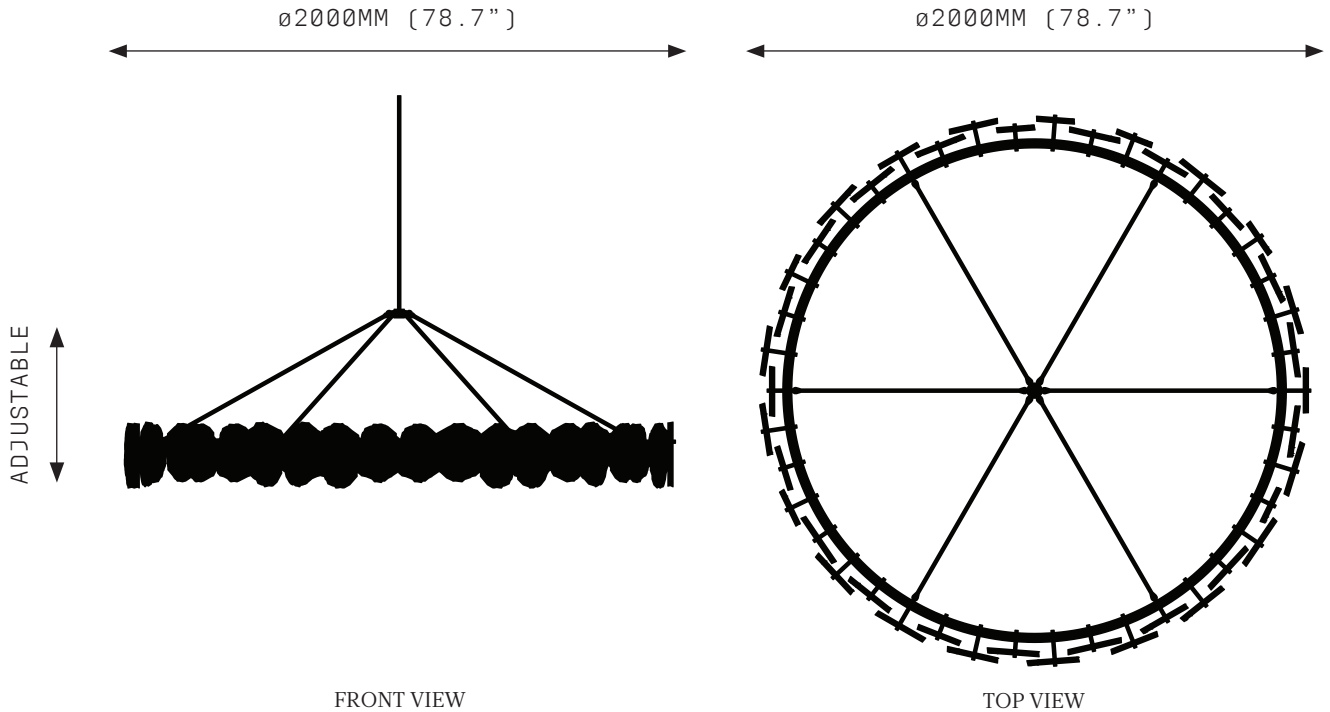

PETRA III CIRCULAR 2000

SPECIFICATIONS

Ordering Code:
PET.3.2000

Lamp:
24V LED WW 2700K

Lumens:
8732 LM

Voltage:
24V DC

Watts:
109W

Weight:
Approx. 86.7kg*
*Exclusive of canopy

Inclusions:
42 Quartz crystal slices
Power Supply Unit x 150W

Exclusions:
User Interface, Dimmer Unit

PRODUCT OPTIONS

Quartz:
CQ Clear Quartz
RQ Rose Quartz
SQ Smoky Quartz

Finishes:
AB Aged Brass

Suspension:
ROD Vertical Rod

Canopy:*
RFM Round Flush Medium
RFL Round Flush Large
RSM Round Surface Medium
RSL Round Surface Large
*Refer to Canopy Specification Guide

WARRANTY

3 Years Fixture
3 Years Power Supply Unit
3 Years LED

Petra III Circular is a solid fixture that will require very little maintenance over the years.

If your Petra III Circular is treated with care, it will shine brightly for many years to come.

Quartz is a mineral formed by the Earth. Each crystal piece will be unique due to natural variation of size, shape, colour and clarity.

Contact us for custom variations.

Installation should only be undertaken by a qualified professional