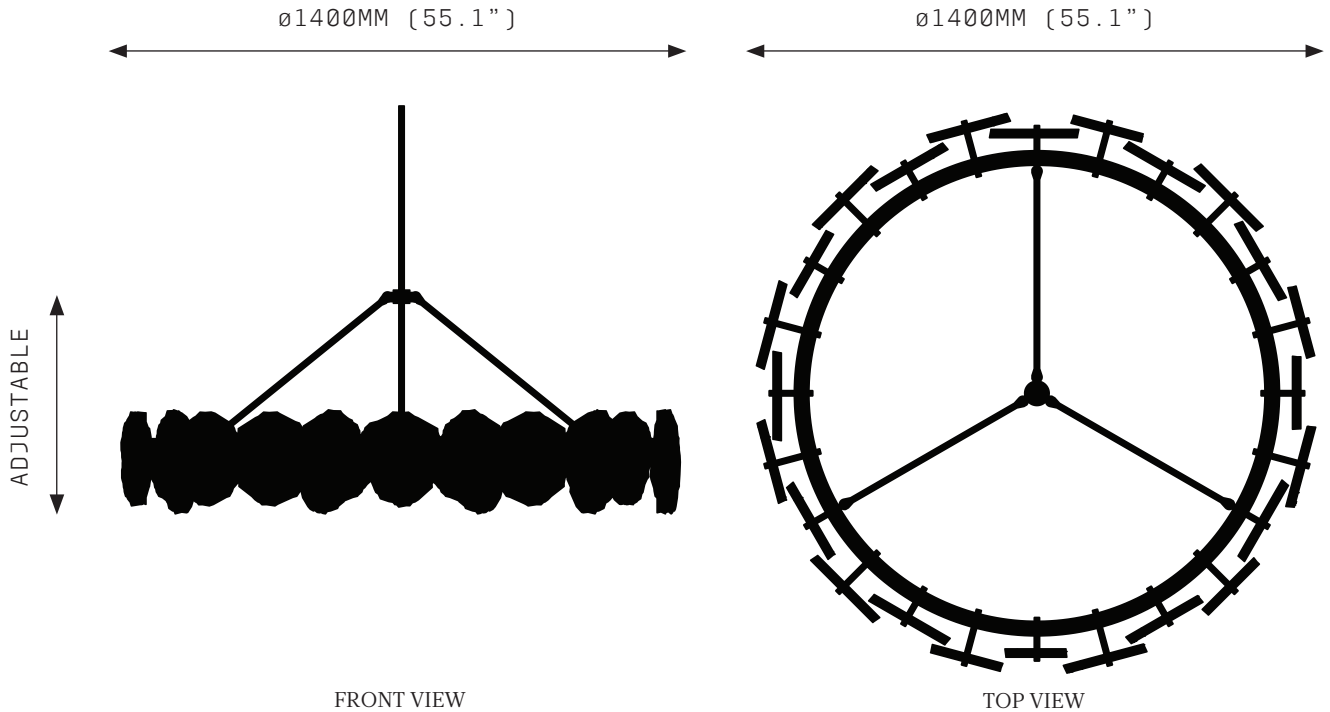

PETRA III CIRCULAR 1100

SPECIFICATIONS

Ordering Code:
PET.3.1100

Lamp:
24V LED WW 2700K

Lumens:
4366 LM

Voltage:
24V DC

Watts:
54W

Weight:
Approx. 38.1kg*
*Exclusive of canopy

PETRA III CIRCULAR 1400

SPECIFICATIONS

Ordering Code:
PET.3.1400

Lamp:
24V LED WW 2700K

Lumens:
5822 LM

Voltage:
24V DC

Watts:
73W

Weight:
Approx. 50.8kg*
*Exclusive of canopy