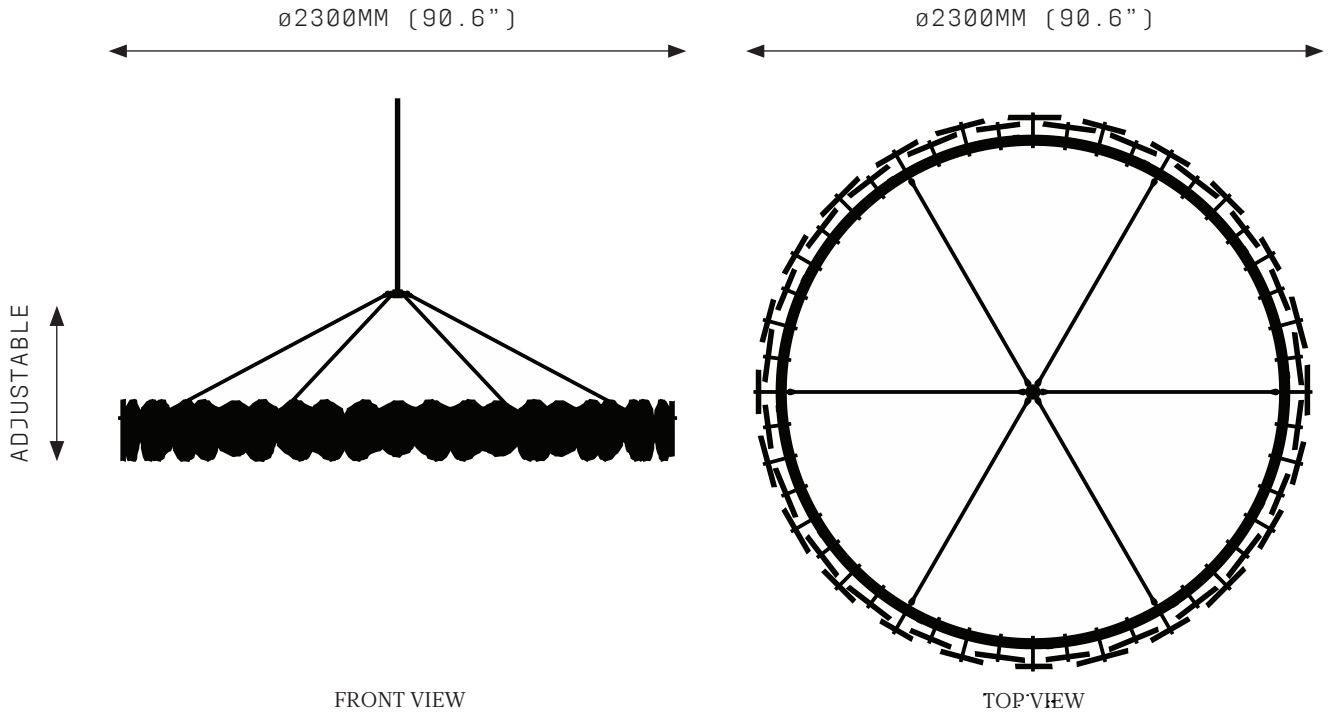

PETRA III CIRCULAR 2300

FRONT VIEW

TOP VIEW

SPECIFICATIONS

Ordering Code:
PET.3.2300

Lamp:
24V LED WW 2700K

Lumens:
10188 LM

Voltage:
24V DC

Watts:
127W

Weight:
Approx. 99.4kg*
*Exclusive of canopy

Inclusions:
48 Quartz crystal slices
Power Supply Unit x 150W

Exclusions:
User Interface, Dimmer Unit

PRODUCT OPTIONS

Quartz:
CQ Clear Quartz
RQ Rose Quartz
SQ Smoky Quartz

Finishes:
AB Aged Brass

Suspension:
ROD Vertical Rod

Canopy:*
RFM Round Flush Medium
RFL Round Flush Large
RSM Round Surface Medium
RSL Round Surface Large
*Refer to Canopy Specification Guide

WARRANTY

3 Years Fixture
3 Years Power Supply Unit
3 Years LED

Petra III Circular is a solid fixture that will require very little maintenance over the years.

If your Petra III Circular is treated with care, it will shine brightly for many years to come.

Quartz is a mineral formed by the Earth. Each crystal piece will be unique due to natural variation of size, shape, colour and clarity.

Contact us for custom variations.

Installation should only be undertaken by a qualified professional