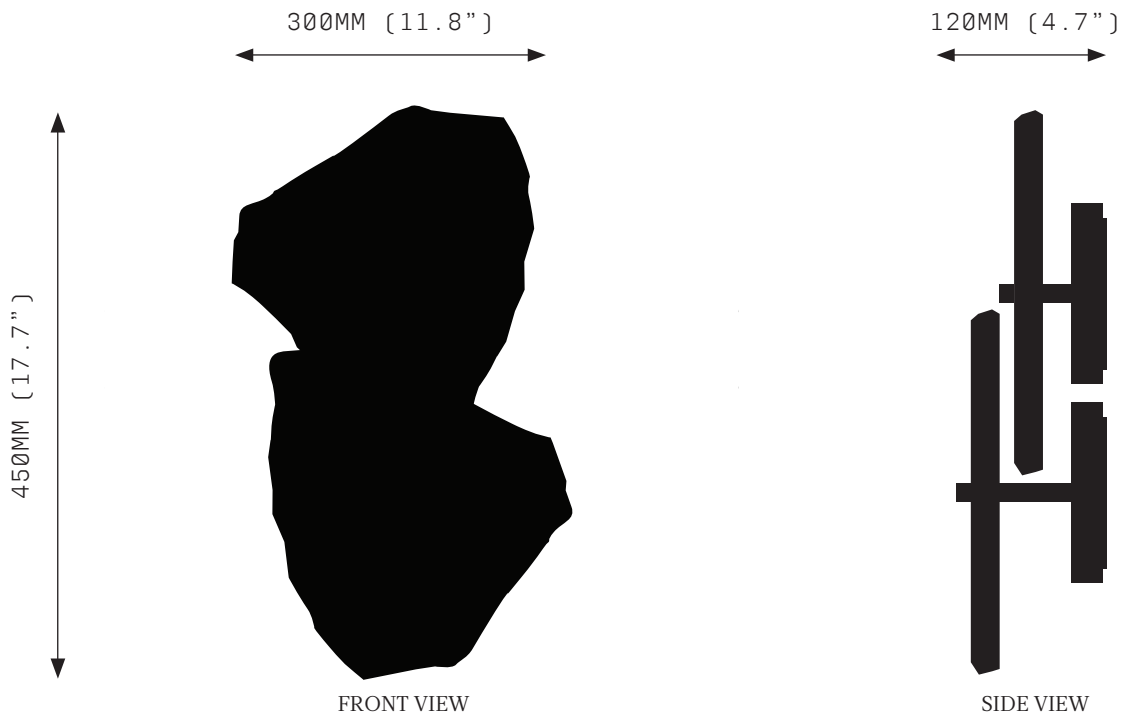

PETRA I TWIN SCONCE

SPECIFICATIONS

Ordering Code:
PET.1.2

Lamp:
24V LED WW 2700K

Lumens:
1236 LM

Voltage:
24V DC

Watts:
9W

Weight:
Approx. 6kg*
*Exclusive of canopy