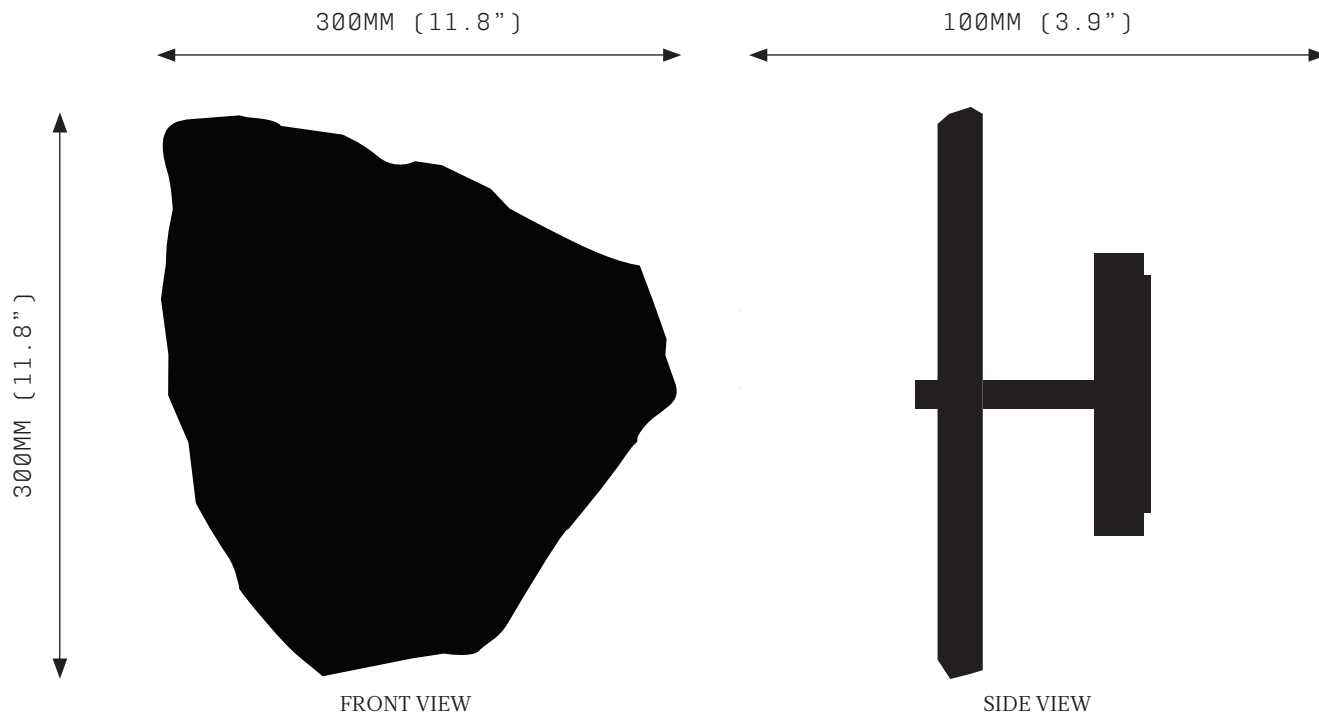

PETRA I MONO SCONCE

SPECIFICATIONS

Ordering Code:
PET.1.1

Lamp:
24V LED WW 2700K

Lumens:
618 LM

Voltage:
24V DC

Watts:
8W

Weight:
Approx. 3kg*
*Exclusive of canopy

PETRA I TWIN SCONCE

SPECIFICATIONS

Ordering Code:
PET.1.2

Lamp:
24V LED WW 2700K

Lumens:
1236 LM

Voltage:
24V DC

Watts:
9W

Weight:
Approx. 6kg*
*Exclusive of canopy