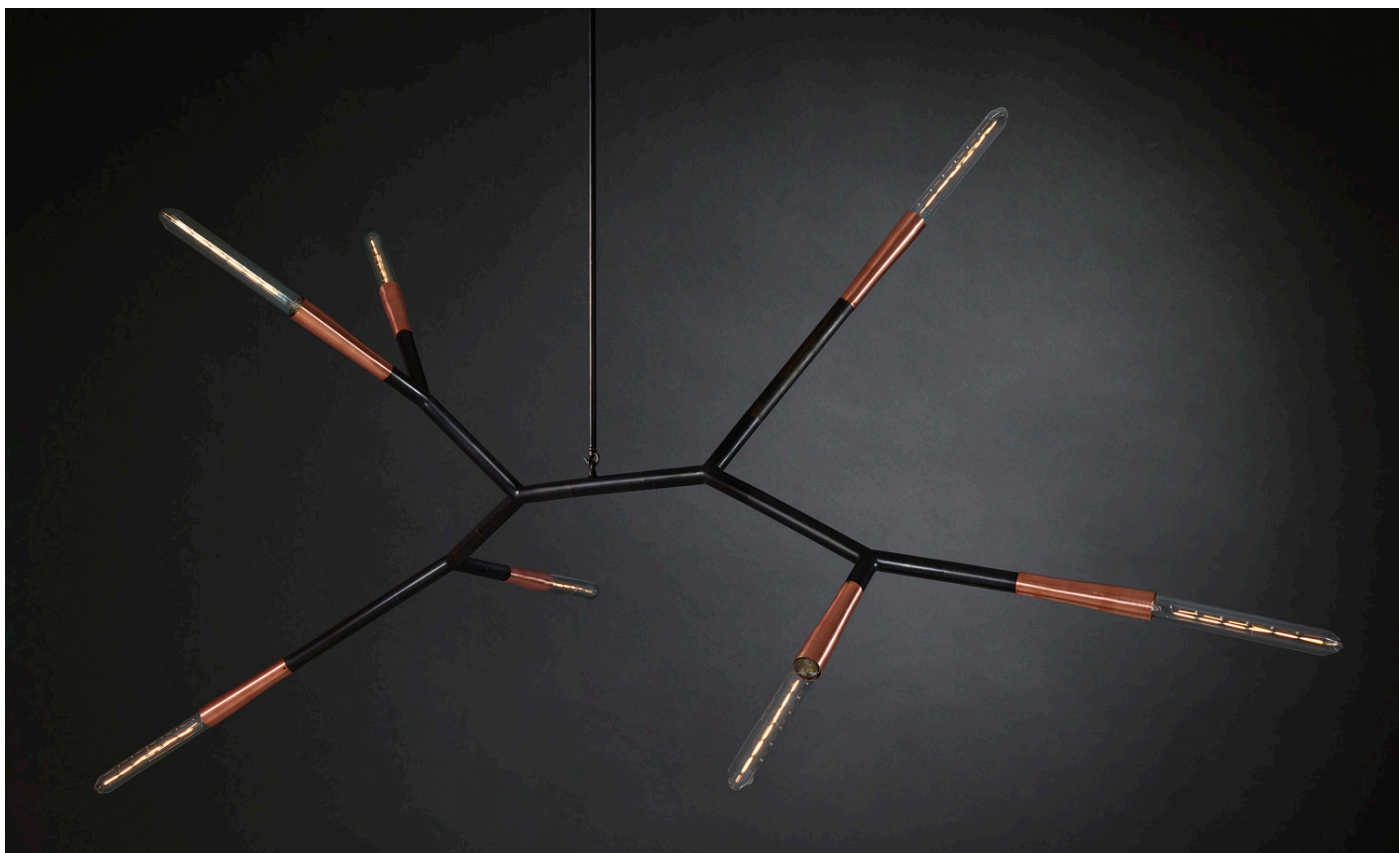

PHASMIDA 5H

PHASMIDA comes from the Greek φάσμα “phasma”, meaning phantom or apparition and describes the momentary visibility of the unseen. Phasmida or Phasmatodea are an order of insects, commonly known as stick insects or walking sticks.

PHASMIDA draws inspiration from both phasma and Phasmatodea, linking the supernatural vision of the former with the arboreal form of the later in a highly versatile branching pendant.

PHASMIDA 5H

FRONT VIEW

SIDE VIEW

SPECIFICATIONS

Ordering Code:
PHAS.5.H

Lamp:
T.T.110* G9 110V LED 4.5W 3000K
T.T.240* G9 240V LED 4W 2700K
BAN.110† E26 110V LED 4W 2200K
BAN.240† E27 240V LED 4W 2200K
*Frosted Test Tube lamp cover
†Banana Globe