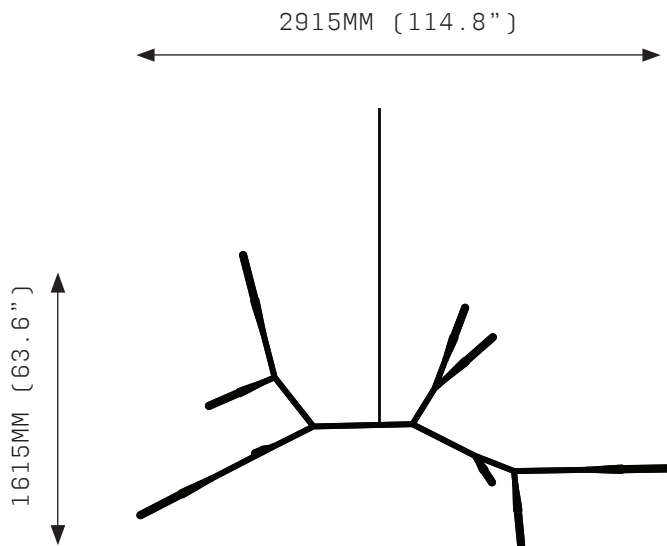

PHASMIDA 9H

FRONT VIEW