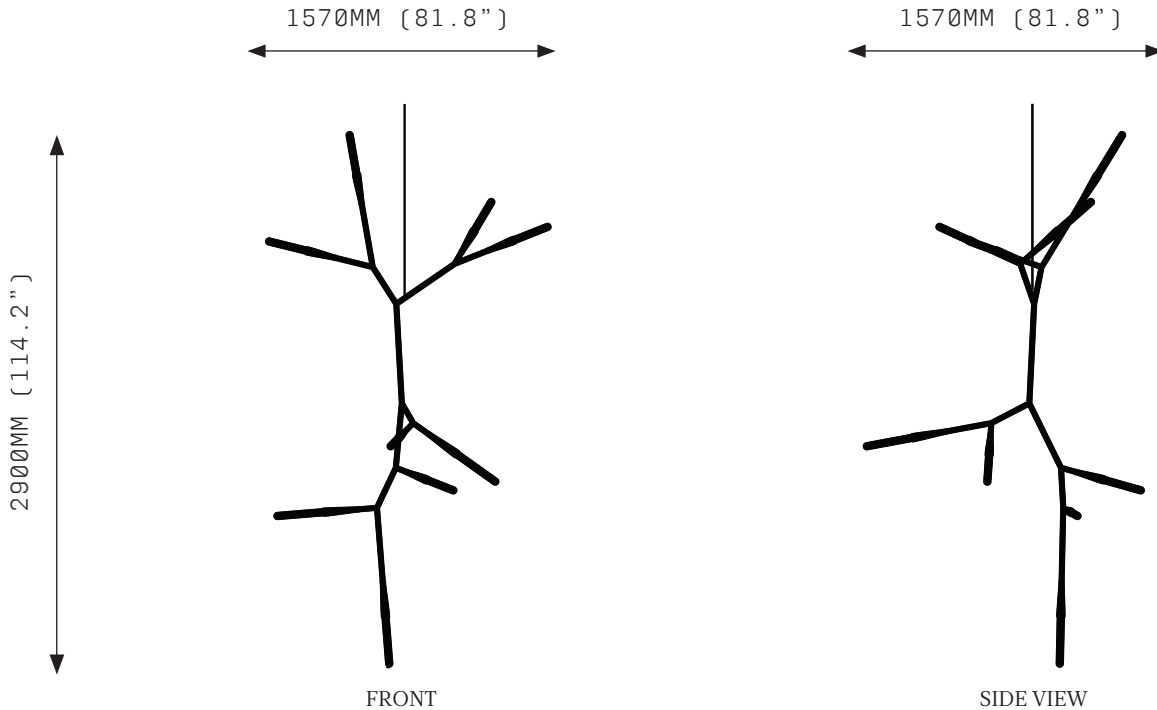

PHASMIDA 9V

SPECIFICATIONS

Ordering Code:
PHAS.9.V

Lamp:
T.T.110* G9 110V LED 4.5W 3000K
T.T.240* G9 240V LED 4W 2700K
BAN.110† E26 110V LED 4W 2200K
BAN.240† E27 240V LED 4W 2200K
*Frosted Test Tube lamp cover
†Banana Globe

Lumens:
2250 - 3600 LM

Voltage:
110 / 240 V

Watts:
36 - 41 W

Weight:
Approx. 11 kg*
*Exclusive of canopy

Exclusions:
User Interface, Dimmer Unit

PRODUCT OPTIONS

Finishes:
AB Aged Brass
HRB Hand Rubbed Brass
DB Dark Bronze
MP Mottled Patina
VER Verdigris
PB Polished Brass
CP Copper
SN Satin Nickel
24K 24K Gold

Suspension: *
ROD Vertical Rod
*Contact us for alternatives

Canopy: *
RFS Round Flush Small
RFM Round Flush Medium
RFL Round Flush Large
RSM Round Surface Medium
RSL Round Surface Large
*Refer to Canopy Specification Guide

WARRANTY

3 Years Fixture

Phasmida is a solid fixture that will require very little maintenance over the years.

If your Phasmida is treated with care, it will shine brightly for many years to come.

Contact us for custom variations.

Installation should only be undertaken by a qualified professional