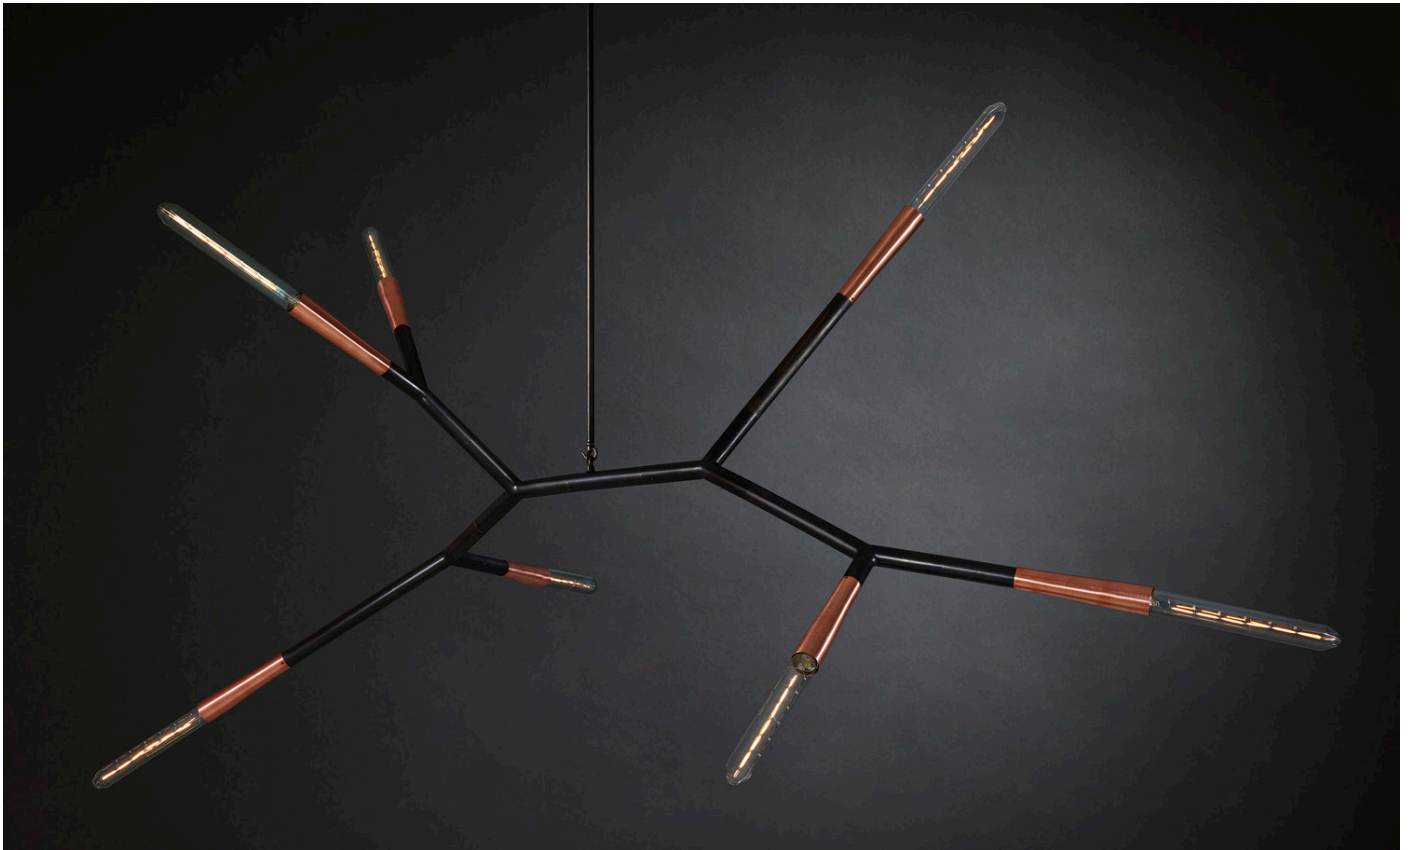

PHASMIDA 11H

PHASMIDA comes from the Greek φάσμα “phasma”, meaning phantom or apparition and describes the momentary visibility of the unseen. Phasmida or Phasmatodea are an order of insects, commonly known as stick insects or walking sticks.

PHASMIDA draws inspiration from both phasma and Phasmatodea, linking the supernatural vision of the former with the arboreal form of the later in a highly versatile branching pendant.