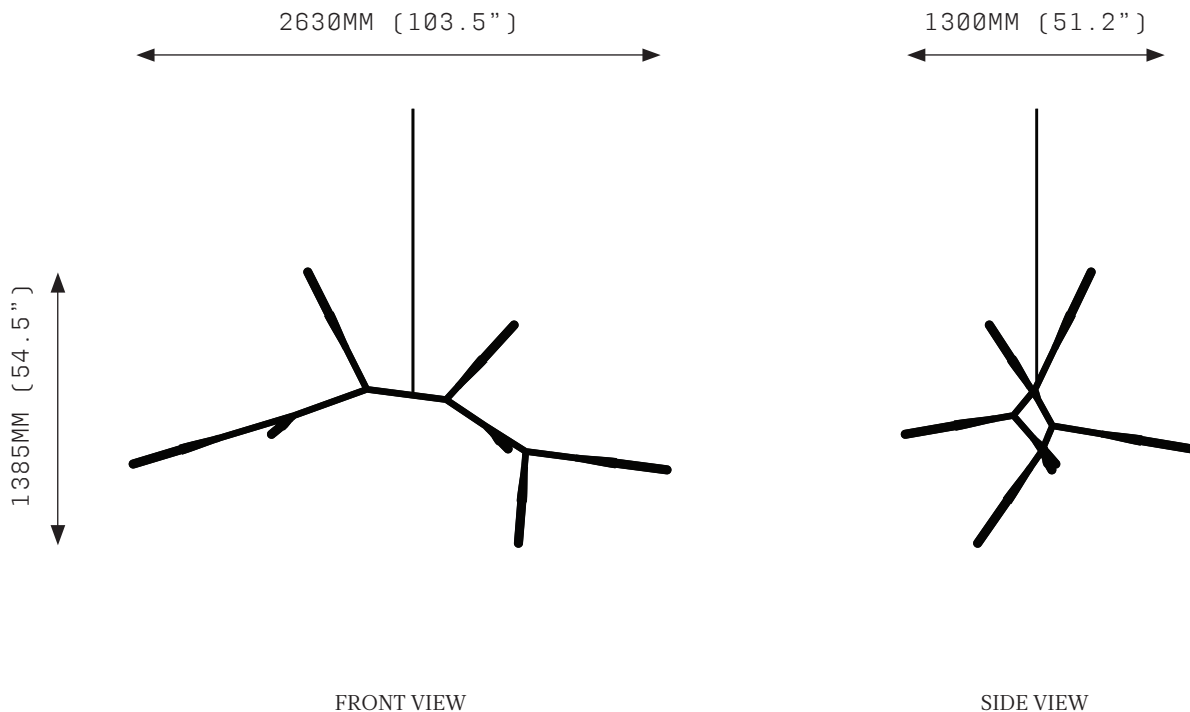

PHASMIDA 7H

FRONT VIEW

SIDE VIEW

SPECIFICATIONS

Ordering Code:
PHAS.7.H

Lamp:
T.T.110* G9 110V LED 4.5W 3000K
T.T.240* G9 240V LED 4W 2700K
BAN.110† E26 110V LED 4W 2200K
BAN.240† E27 240V LED 4W 2200K
*Frosted Test Tube lamp cover
†Banana Globe

Lumens:
1750 - 2800 LM

Voltage:
110 / 240 V

Watts:
28 - 32 W

Weight:
Approx. 9 kg*
*Exclusive of canopy

Exclusions:
User Interface, Dimmer Unit

PRODUCT OPTIONS

Finishes:
AB Aged Brass
HRB Hand Rubbed Brass
DB Dark Bronze
MP Mottled Patina
VER Verdigris
PB Polished Brass
CP Copper
SN Satin Nickel
24K 24K Gold

Suspension: *
ROD Vertical Rod
*Contact us for alternatives

Canopy: *
RFS Round Flush Small
RFM Round Flush Medium
RFL Round Flush Large
RSM Round Surface Medium
RSL Round Surface Large
*Refer to Canopy Specification Guide

WARRANTY

3 Years Fixture

Phasmida is a solid fixture that will require very little maintenance over the years.

If your Phasmida is treated with care, it will shine brightly for many years to come.

Contact us for custom variations.

Installation should only be undertaken by a qualified professional