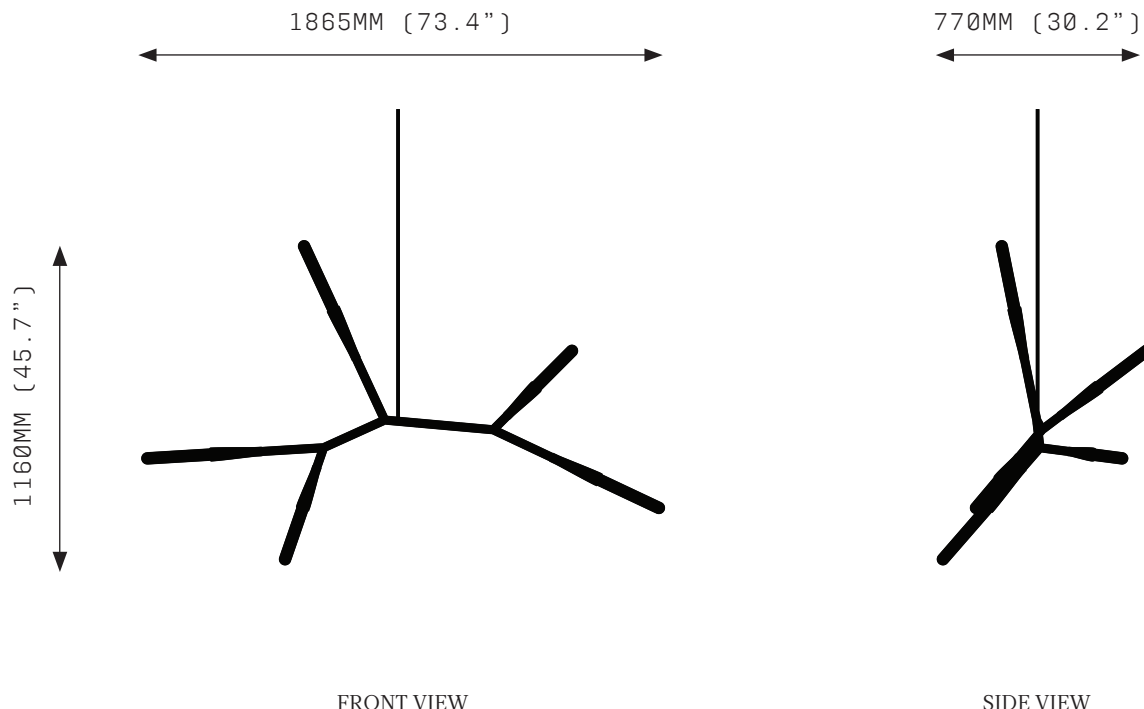

PHASMIDA 5H

FRONT VIEW

SIDE VIEW

SPECIFICATIONS

Ordering Code:
PHAS.5.H

Lamp:
T.T.110* G9 110V LED 4.5W 3000K
T.T.240* G9 240V LED 4W 2700K
BAN.110† E26 110V LED 4W 2200K
BAN.240† E27 240V LED 4W 2200K
*Frosted Test Tube lamp cover
†Banana Globe

Lumens:w
1250 - 2000 LM

Voltage:
110 / 240 V

Watts:
20 - 23 W

Weight:
Approx. 7 kg*
*Exclusive of canopy

Exclusions:
User Interface, Dimmer Unit

PRODUCT OPTIONS

Finishes:
AB Aged Brass
HRB Hand Rubbed Brass
DB Dark Bronze
MP Mottled Patina
VER Verdigris
PB Polished Brass
CP Copper
SN Satin Nickel
24K 24K Gold

Suspension: *
ROD Vertical Rod
*Contact us for alternatives

Canopy: *
RFS Round Flush Small
RFM Round Flush Medium
RFL Round Flush Large
RSM Round Surface Medium
RSL Round Surface Large
*Refer to Canopy Specification Guide

WARRANTY

3 Years Fixture

Phasmida is a solid fixture that will require very little maintenance over the years.

If your Phasmida is treated with care, it will shine brightly for many years to come.

Contact us for custom variations.

Installation should only be undertaken by a qualified professional