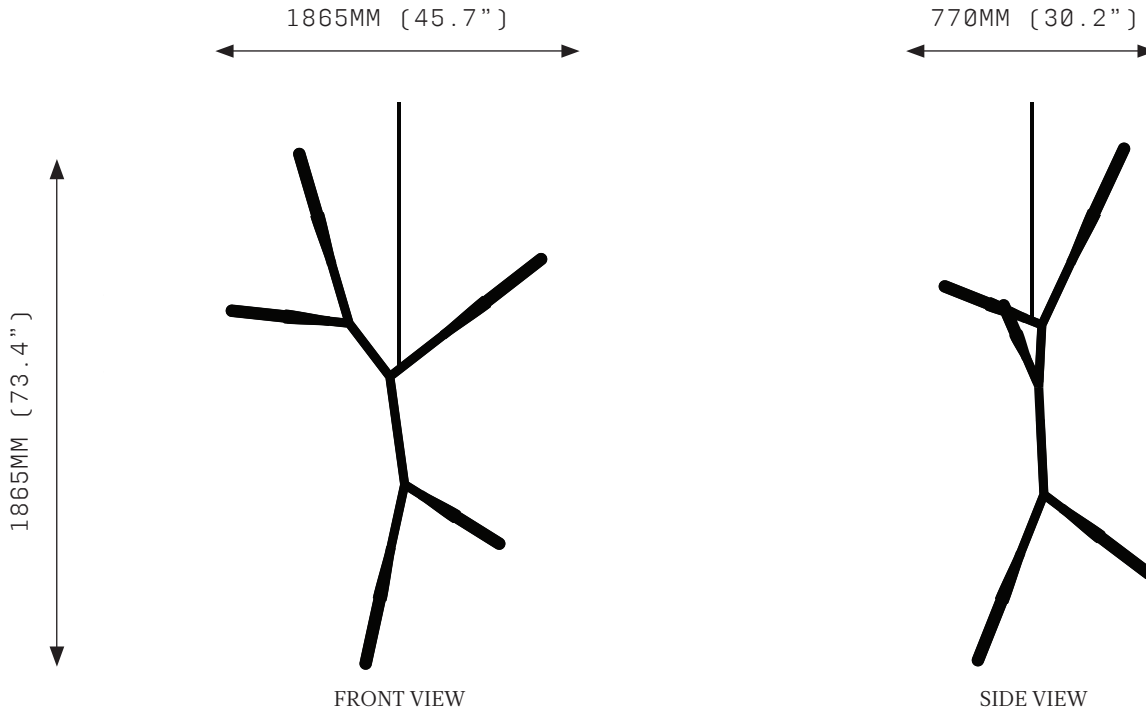

PHASMIDA 5V

SPECIFICATIONS

Ordering Code:
PHAS.5.V

Lamp:
T.T.110* G9 110V LED 4.5W 3000K
T.T.240* G9 240V LED 4W 2700K
BAN.110† E26 110V LED 4W 2200K
BAN.240† E27 240V LED 4W 2200K
*Frosted Test Tube lamp cover
†Banana Globe

Lumens:w
1250 - 2000 LM

Voltage:
110 / 240 V

Watts:
20 - 23 W

Weight:
Approx. 7 kg*
*Exclusive of canopy

Exclusions:
User Interface, Dimmer Unit

PRODUCT OPTIONS

Finishes:
AB Aged Brass
HRB Hand Rubbed Brass
DB Dark Bronze
MP Mottled Patina
VER Verdigris
PB Polished Brass
CP Copper
SN Satin Nickel
24K 24K Gold

Suspension: *
ROD Vertical Rod
*Contact us for alternatives

Canopy: *
RFS Round Flush Small
RFM Round Flush Medium
RFL Round Flush Large
RSM Round Surface Medium
RSL Round Surface Large
*Refer to Canopy Specification Guide

WARRANTY

3 Years Fixture

Phasmida is a solid fixture that will require very little maintenance over the years.

If your Phasmida is treated with care, it will shine brightly for many years to come.

Contact us for custom variations.

Installation should only be undertaken by a qualified professional