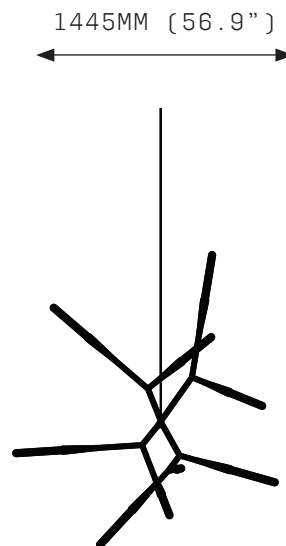

SIDE VIEW

SPECIFICATIONS

Ordering Code:
PHAS.9.H

Lamp:
T.T.110* G9 110V LED 4.5W 3000K
T.T.240* G9 240V LED 4W 2700K
BAN.110† E26 110V LED 4W 2200K
BAN.240† E27 240V LED 4W 2200K
*Frosted Test Tube lamp cover
†Banana Globe

Lumens:
2250 - 3600 LM

Voltage:
110 / 240 V

Watts:
36 - 41 W

Weight:
Approx. 11 kg*
*Exclusive of canopy

Exclusions:
User Interface, Dimmer Unit

PRODUCT OPTIONS

Finishes:
AB Aged Brass
HRB Hand Rubbed Brass
DB Dark Bronze
MP Mottled Patina
VER Verdigris
PB Polished Brass
CP Copper
SN Satin Nickel
24K 24K Gold

Suspension: *
ROD Vertical Rod
*Contact us for alternatives

Canopy: *
RFS Round Flush Small
RFM Round Flush Medium
RFL Round Flush Large
RSM Round Surface Medium
RSL Round Surface Large
*Refer to Canopy Specification Guide

WARRANTY

3 Years Fixture

Phasmida is a solid fixture that will require very little maintenance over the years.

If your Phasmida is treated with care, it will shine brightly for many years to come.

Contact us for custom variations.

Installation should only be undertaken by a qualified professional