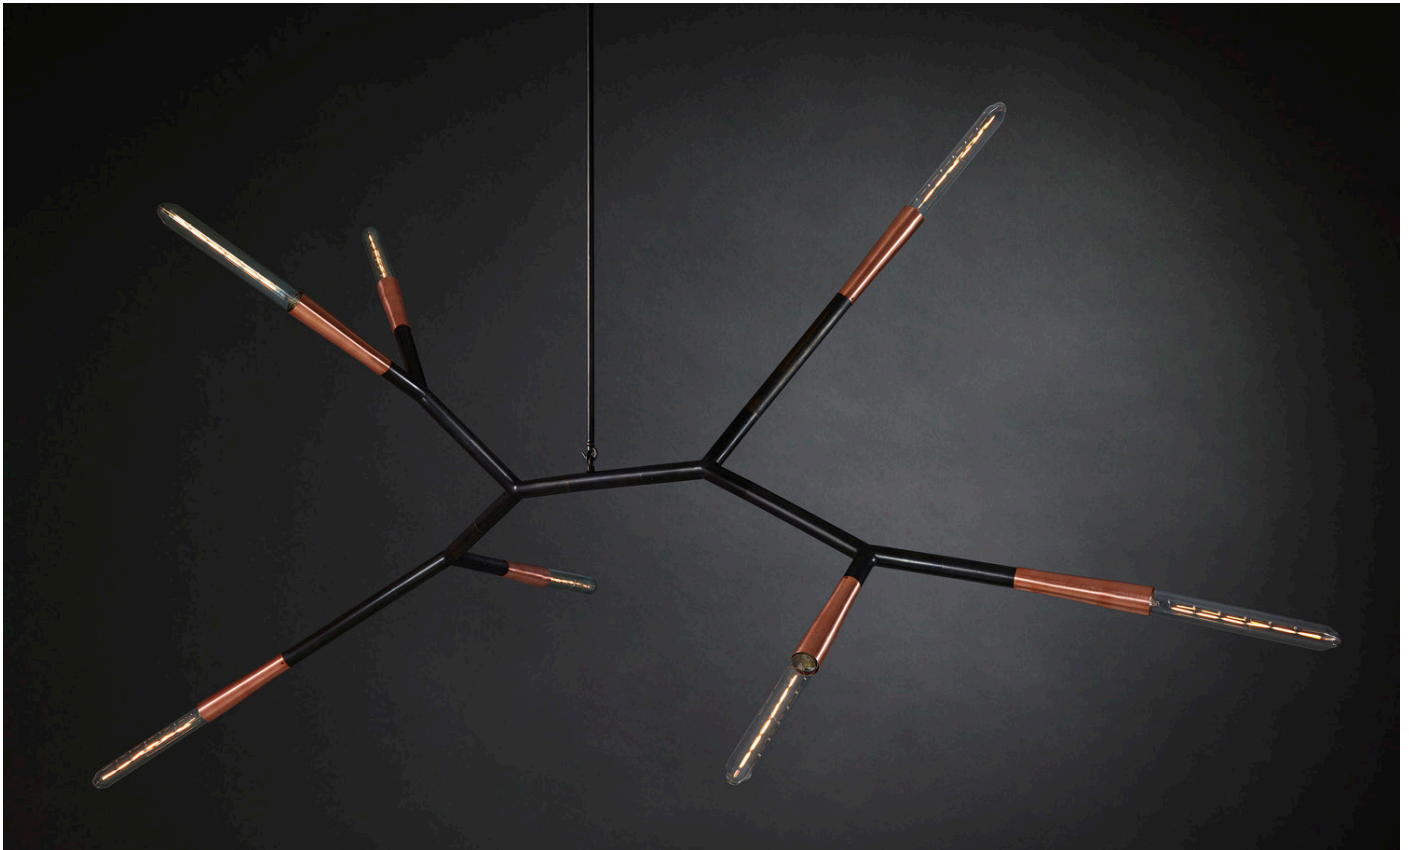

PHASMIDA 11V

PHASMIDA comes from the Greek φάσμα “phasma”, meaning phantom or apparition and describes the momentary visibility of the unseen. Phasmida or Phasmatodea are an order of insects, commonly known as stick insects or walking sticks.

PHASMIDA draws inspiration from both phasma and Phasmatodea, linking the supernatural vision of the former with the arboreal form of the later in a highly versatile branching pendant.