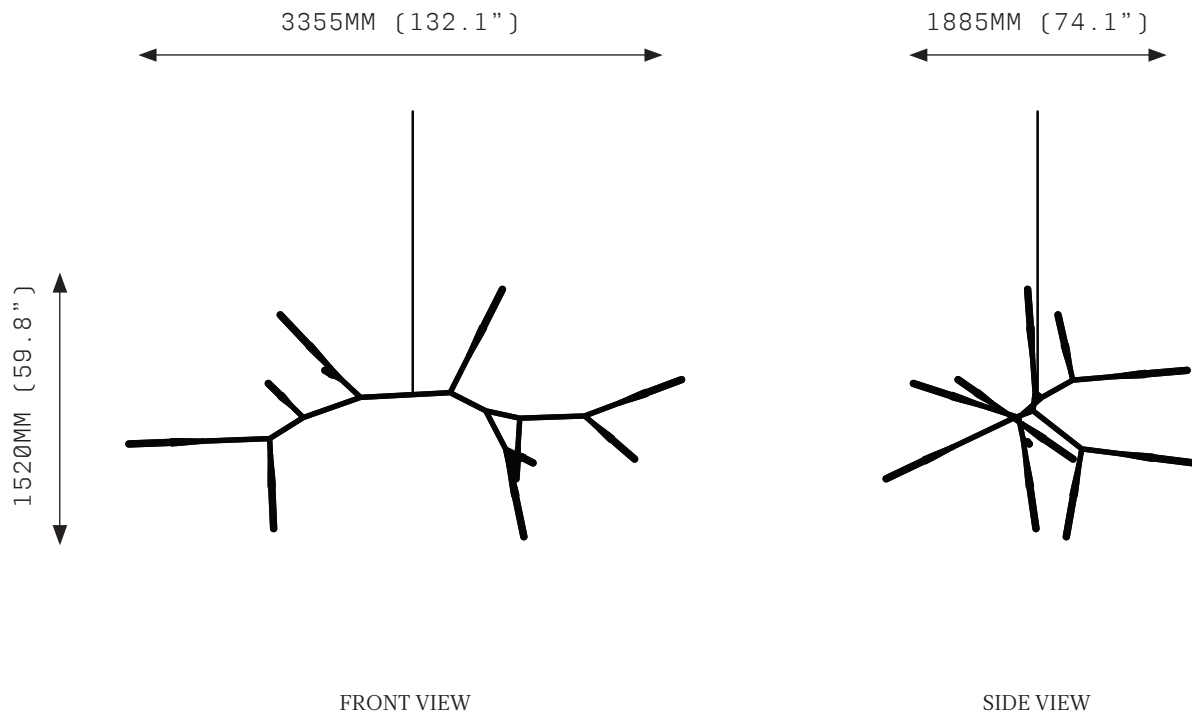

PHASMIDA 11H

FRONT VIEW

SIDE VIEW

SPECIFICATIONS

Ordering Code:
PHAS.11.H

Lamp:
T.T.110* G9 110V LED 4.5W 3000K
T.T.240* G9 240V LED 4W 2700K
BAN.110† E26 110V LED 4W 2200K
BAN.240† E27 240V LED 4W 2200K
*Frosted Test Tube lamp cover
†Banana Globe

Lumens:
2750 - 4400 LM

Voltage:
110 / 240 V

Watts:
44 - 50 W

Weight:
Approx. 13 kg*
*Exclusive of canopy

Exclusions:
User Interface, Dimmer Unit

PRODUCT OPTIONS

Finishes:
AB Aged Brass
HRB Hand Rubbed Brass
DB Dark Bronze
MP Mottled Patina
VER Verdigris
PB Polished Brass
CP Copper
SN Satin Nickel
24K 24K Gold

Suspension: *
ROD Vertical Rod
*Contact us for alternatives

Canopy: *
RFS Round Flush Small
RFM Round Flush Medium
RFL Round Flush Large
RSM Round Surface Medium
RSL Round Surface Large
*Refer to Canopy Specification Guide

WARRANTY

3 Years Fixture

Phasmida is a solid fixture that will require very little maintenance over the years.

If your Phasmida is treated with care, it will shine brightly for many years to come.

Contact us for custom variations.

Installation should only be undertaken by a qualified professional