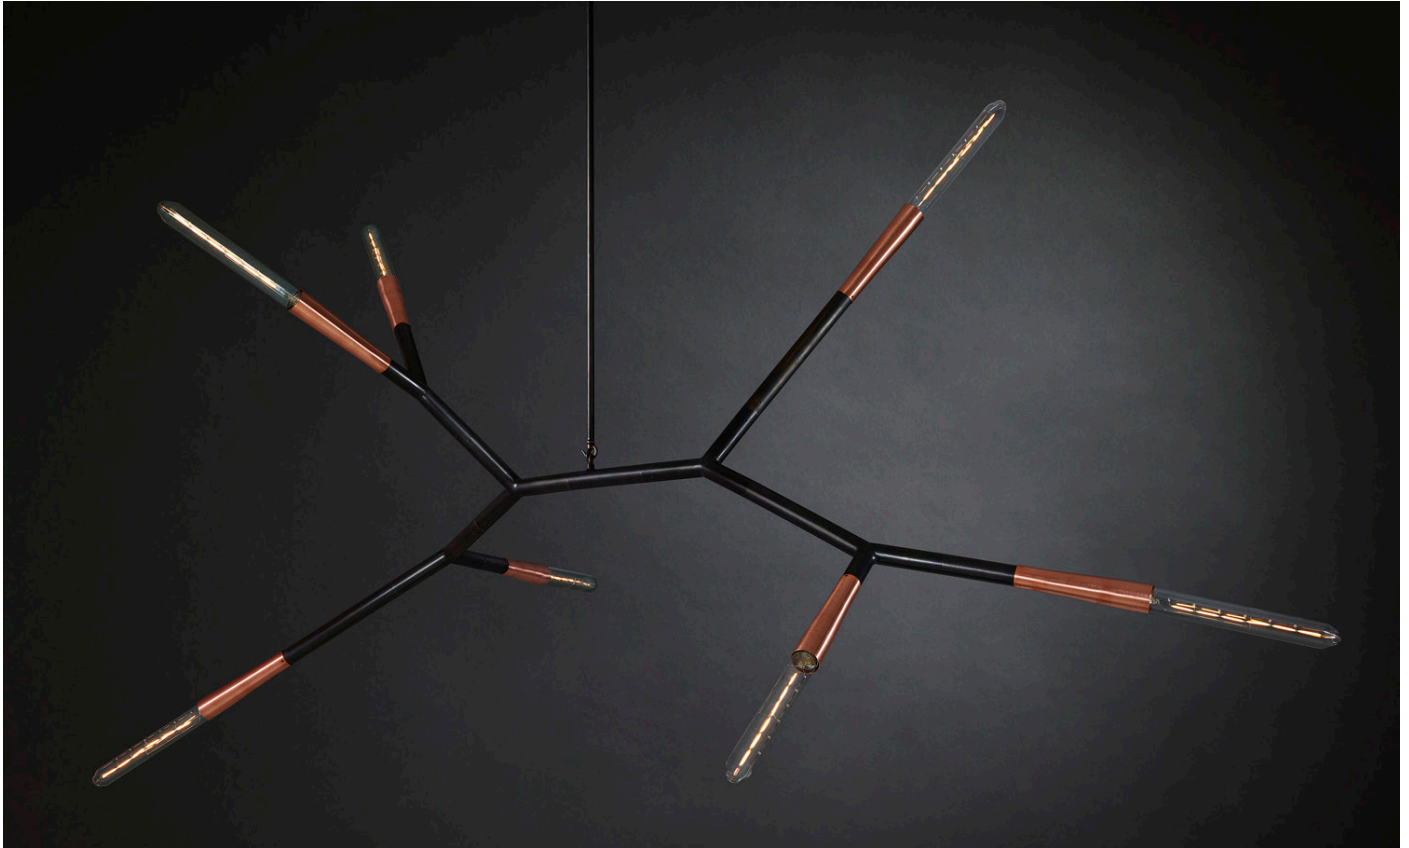

PHASMIDA 7H

PHASMIDA comes from the Greek φάσμα “phasma”, meaning phantom or apparition and describes the momentary visibility of the unseen. Phasmida or Phasmatodea are an order of insects, commonly known as stick insects or walking sticks.

PHASMIDA draws inspiration from both phasma and Phasmatodea, linking the supernatural vision of the former with the arboreal form of the later in a highly versatile branching pendant.