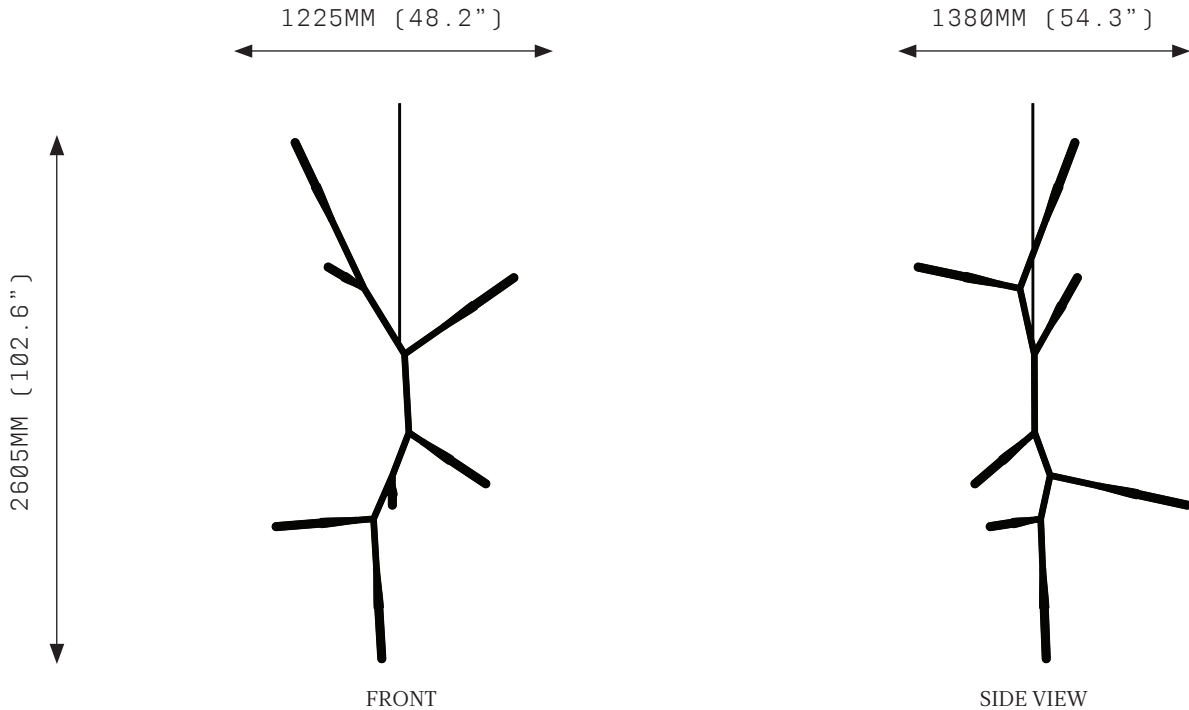

PHASMIDA 7V

SPECIFICATIONS

Ordering Code:
PHAS.7.V

Lamp:
T.T.110* G9 110V LED 4.5W 3000K
T.T.240* G9 240V LED 4W 2700K
BAN.110† E26 110V LED 4W 2200K
BAN.240† E27 240V LED 4W 2200K
*Frosted Test Tube lamp cover
†Banana Globe

Lumens:
1750 - 2800 LM

Voltage:
110 / 240 V

Watts:
28 - 32 W

Weight:
Approx. 9 kg*
*Exclusive of canopy

Exclusions:
User Interface, Dimmer Unit

PRODUCT OPTIONS

Finishes:
AB Aged Brass
HRB Hand Rubbed Brass
DB Dark Bronze
MP Mottled Patina
VER Verdigris
PB Polished Brass
CP Copper
SN Satin Nickel
24K 24K Gold

Suspension: *
ROD Vertical Rod
*Contact us for alternatives

Canopy: *
RFS Round Flush Small
RFM Round Flush Medium
RFL Round Flush Large
RSM Round Surface Medium
RSL Round Surface Large
*Refer to Canopy Specification Guide

WARRANTY

3 Years Fixture

Phasmida is a solid fixture that will require very little maintenance over the years.

If your Phasmida is treated with care, it will shine brightly for many years to come.

Contact us for custom variations.

Installation should only be undertaken by a qualified professional