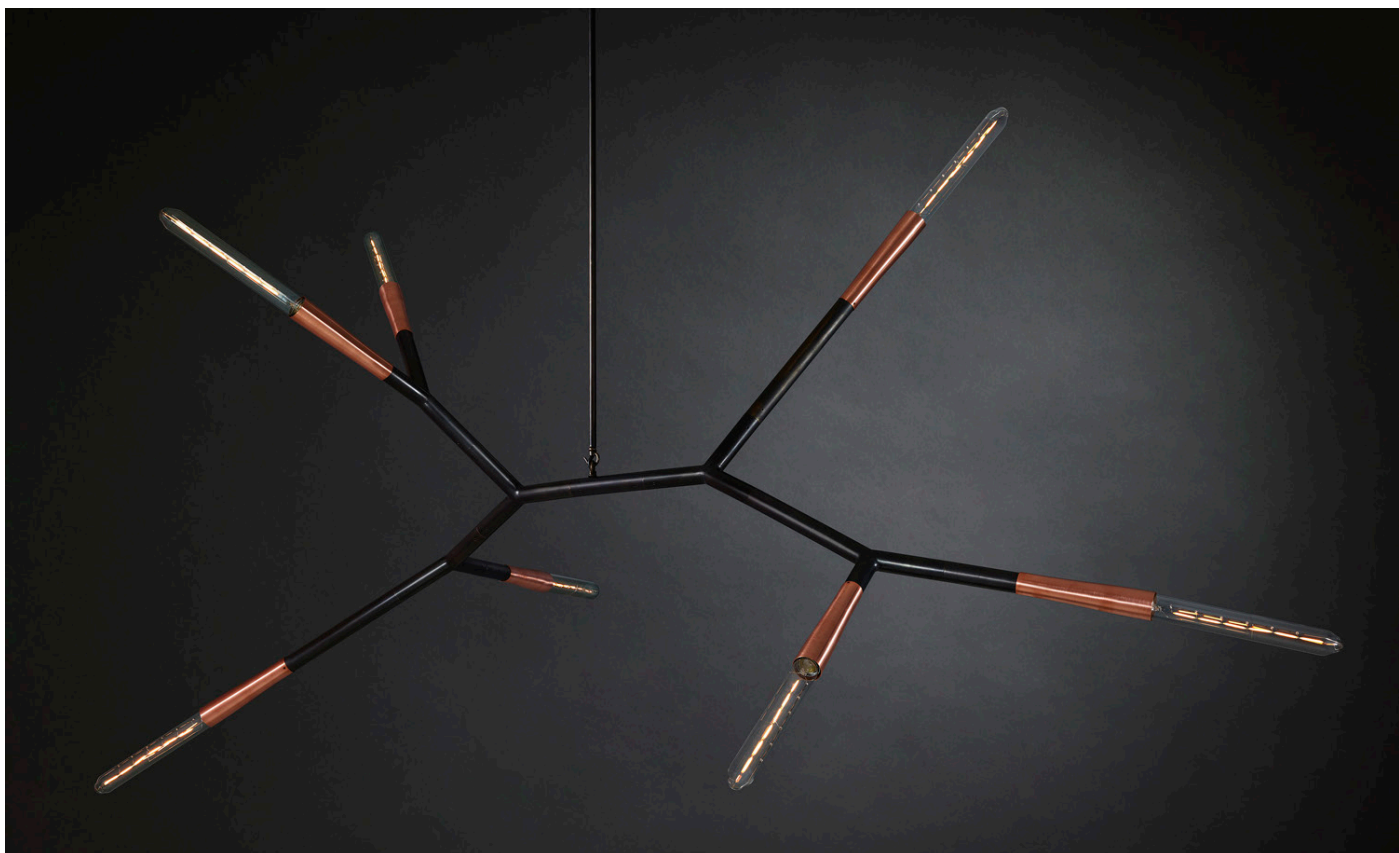

PHASMIDA 5V

PHASMIDA comes from the Greek φάσμα “phasma”, meaning phantom or apparition and describes the momentary visibility of the unseen. Phasmida or Phasmatodea are an order of insects, commonly known as stick insects or walking sticks.

PHASMIDA draws inspiration from both phasma and Phasmatodea, linking the supernatural vision of the former with the arboreal form of the later in a highly versatile branching pendant.