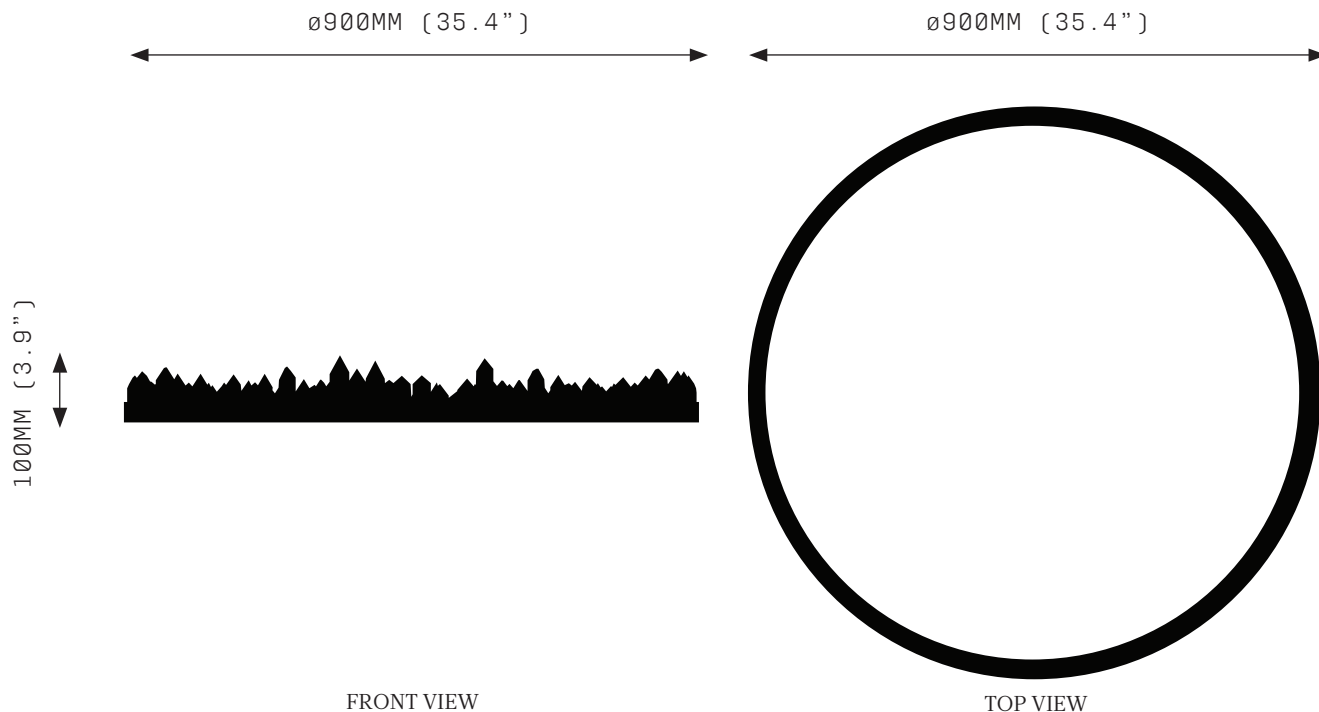

PROMETHEUS I 900

SPECIFICATIONS

Ordering Code:
P1.900

Lamp:
24V LED WW 2700K

Lumens:
4366 LM

Voltage:
24V DC

Watts:
54W

Weight:
Approx. 14 kg*
*Exclusive of canopy

Inclusions:
Power Supply Unit x 60W

Exclusions:
User interface, Dimmer unit

PRODUCT OPTIONS

Finishes:
AB Aged Brass
BB Brushed Brass
HRB Hand Rubbed Brass
DB Dark Bronze
MP Mottled Patina
BSS Brushed Stainless Steel*
VER Verdigris
PB Polished Brass
PSS Polished Stainless Steel*
CL Copper Leaf
SL Silver Leaf
GL Gold Leaf
* Stainless Steel has a different profile.

Suspension:
A-CAB Angled Cable*
V-CAB Vertical Cable

Canopy:*
RFM Round Flush Medium
RFL Round Flush Large
RSM Round Surface Medium
RSL Round Surface Large
*Refer to Canopy Specification Guide

WARRANTY

3 Years Fixture
3 Years Power Supply Unit
3 Years LED

Prometheus I is a solid fixture that will require very little maintenance over the years.

If your Prometheus I is treated with care, it will shine brightly for many years to come.

Quartz is a mineral formed by the Earth. Each crystal piece will be unique due to natural variation of size, shape, colour and clarity.

Contact us for custom variations.

Installation should only be undertaken by a qualified professional