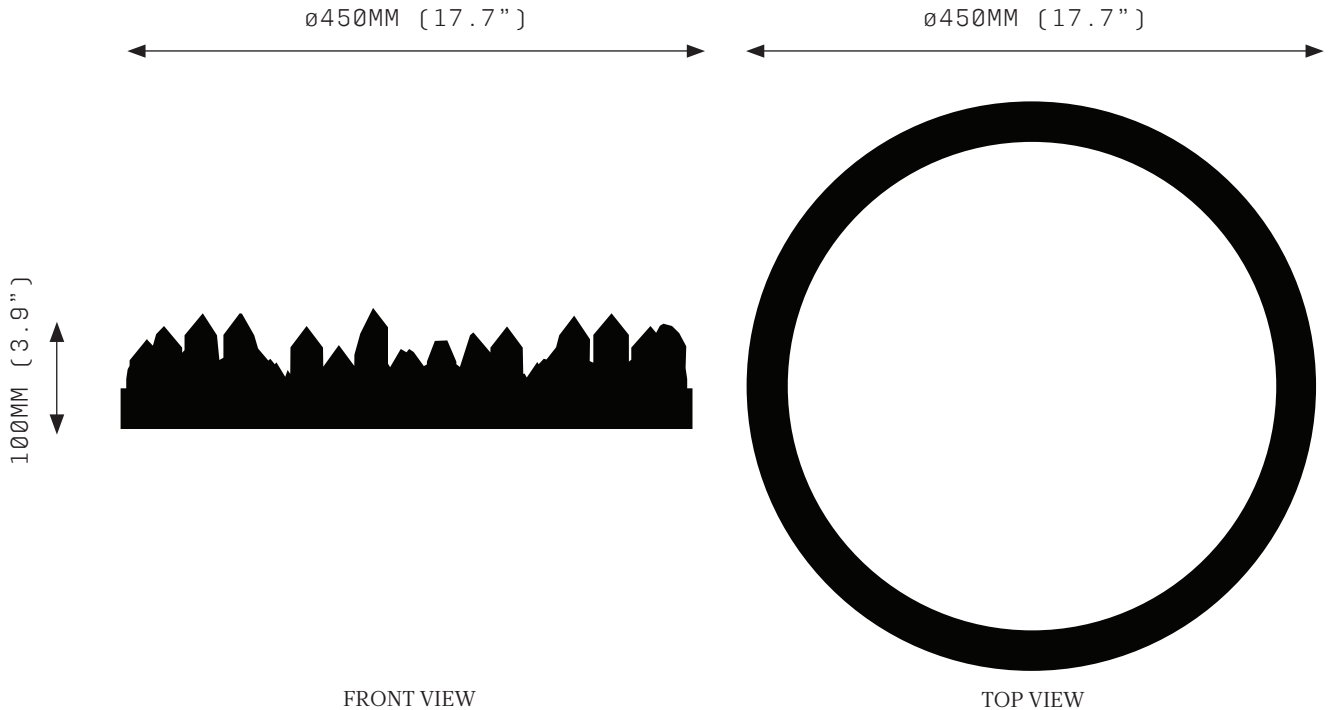

## SPECIFICATIONS

Ordering Code:  
P1.450

Lamp:  
24V LED WW 2700K

Lumens:  
2183 LM

Voltage:  
24V DC

Watts:  
27W

Weight:  
Approx. 7 kg\*  
\*Exclusive of canopy

Inclusions:  
Power Supply Unit x 60W