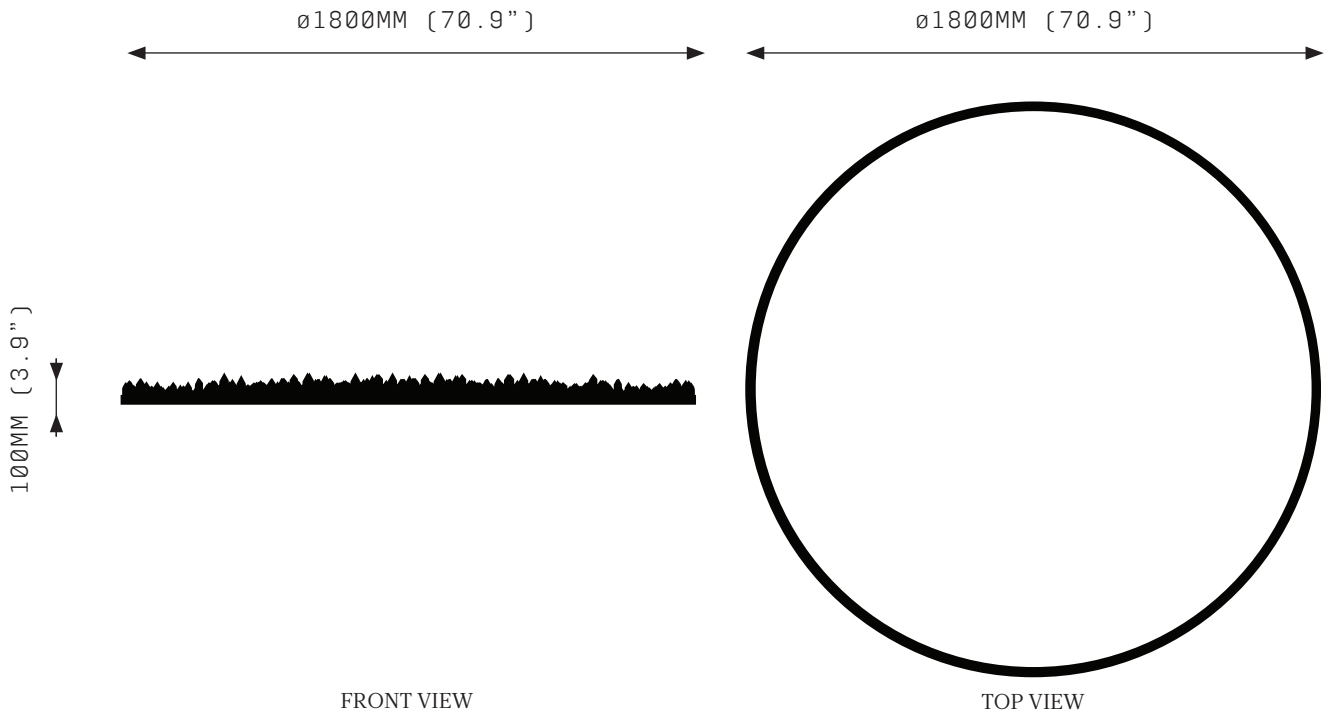

PROMETHEUS I 1800

SPECIFICATIONS

Ordering Code:
P1.1800

Lamp:
24V LED WW 2700K

Lumens:
8732 LM

Voltage:
24V DC

Watts:
108W

Weight:
Approx. 28 kg*
*Exclusive of canopy

Inclusions:
Power Supply Unit x 150W

Exclusions:
User interface, Dimmer unit

PRODUCT OPTIONS

Finishes:
AB Aged Brass
BB Brushed Brass
HRB Hand Rubbed Brass
DB Dark Bronze
MP Mottled Patina
BSS Brushed Stainless Steel*
VER Verdigris
PB Polished Brass
PSS Polished Stainless Steel*
CL Copper Leaf
SL Silver Leaf
GL Gold Leaf

* Stainless Steel has a different profile.

Suspension:
A-CAB Angled Cable*
V-CAB Vertical Cable

Canopy:*
RFM Round Flush Medium
RFL Round Flush Large
RSM Round Surface Medium
RSL Round Surface Large

*Refer to Canopy Specification Guide

WARRANTY

3 Years Fixture
3 Years Power Supply Unit
3 Years LED

Prometheus I is a solid fixture that will require very little maintenance over the years.

If your Prometheus I is treated with care, it will shine brightly for many years to come.

Quartz is a mineral formed by the Earth. Each crystal piece will be unique due to natural variation of size, shape, colour and clarity.

Contact us for custom variations.

Installation should only be undertaken by a qualified professional