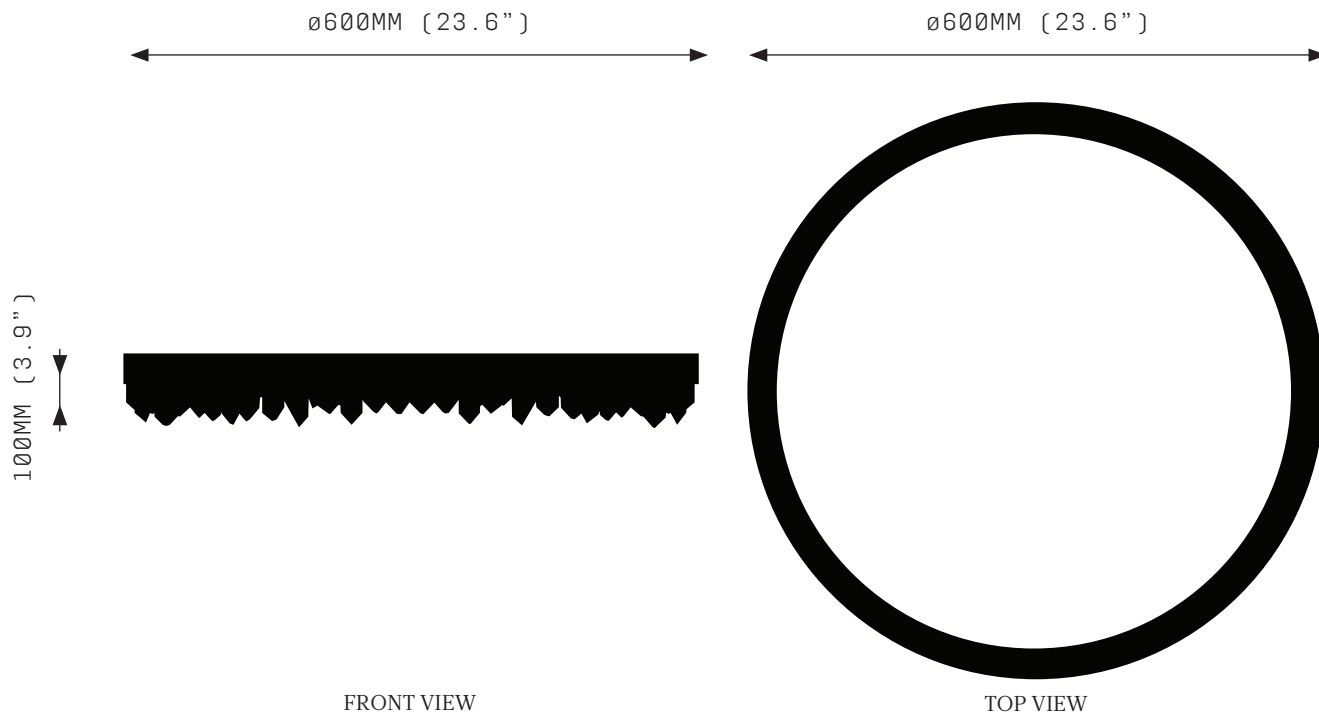

## SPECIFICATIONS

Ordering Code:  
P2.600

Lamp:  
24V LED WW 2700K

Lumens:  
2911 LM

Voltage:  
24V DC

Watts:  
36W

Weight:  
Approx. 9 kg\*  
\*Exclusive of canopy

Inclusions:  
Power Supply Unit x 60W