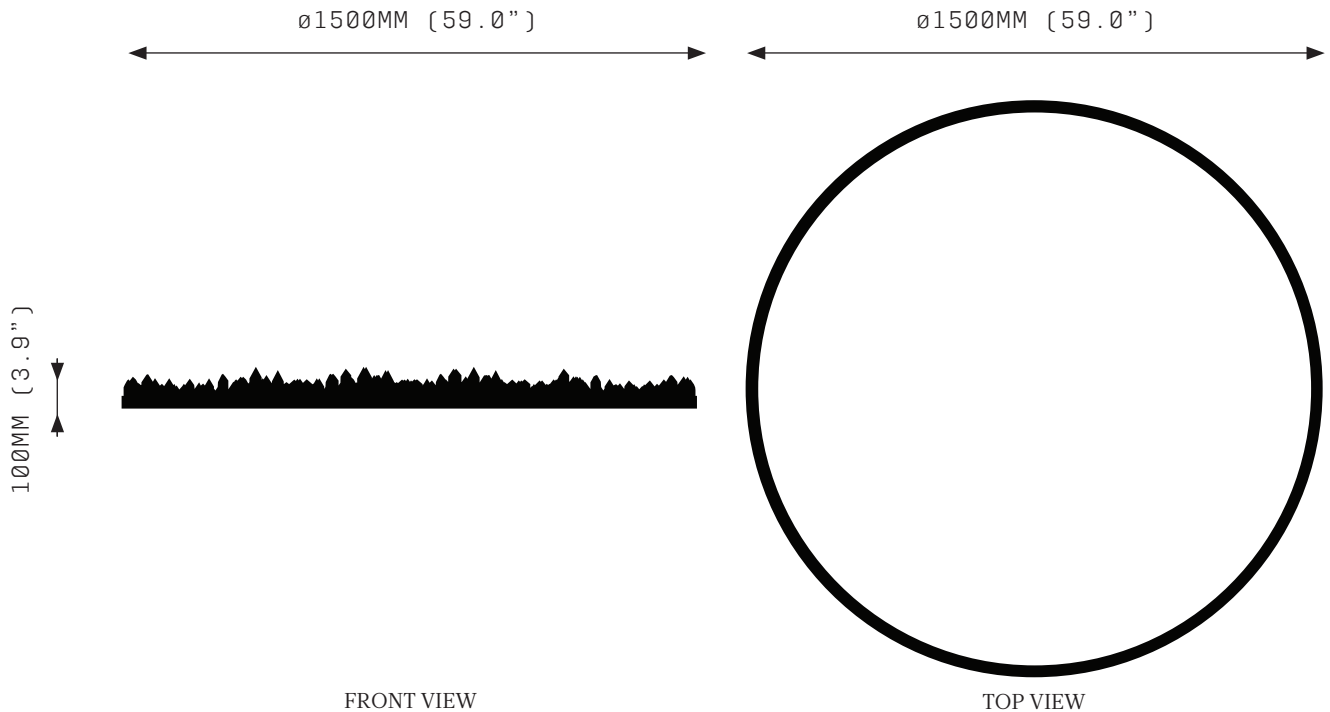

PROMETHEUS I 1500

SPECIFICATIONS

Ordering Code:
P1.1500

Lamp:
24V LED WW 2700K

Lumens:
7277 LM

Voltage:
24V DC

Watts:
90W

Weight:
Approx. 23 kg*
*Exclusive of canopy

Inclusions:
Power Supply Unit x 100W

Exclusions:
User interface, Dimmer unit

PRODUCT OPTIONS

Finishes:
AB Aged Brass
BB Brushed Brass
HRB Hand Rubbed Brass
DB Dark Bronze
MP Mottled Patina
BSS Brushed Stainless Steel*
VER Verdigris
PB Polished Brass
PSS Polished Stainless Steel*
CL Copper Leaf
SL Silver Leaf
GL Gold Leaf
* Stainless Steel has a different profile.

Suspension:
A-CAB Angled Cable*
V-CAB Vertical Cable

Canopy:*
RFM Round Flush Medium
RFL Round Flush Large
RSM Round Surface Medium
RSL Round Surface Large
*Refer to Canopy Specification Guide

WARRANTY

3 Years Fixture
3 Years Power Supply Unit
3 Years LED

Prometheus I is a solid fixture that will require very little maintenance over the years.

If your Prometheus I is treated with care, it will shine brightly for many years to come.

Quartz is a mineral formed by the Earth. Each crystal piece will be unique due to natural variation of size, shape, colour and clarity.

Contact us for custom variations.

Installation should only be undertaken by a qualified professional