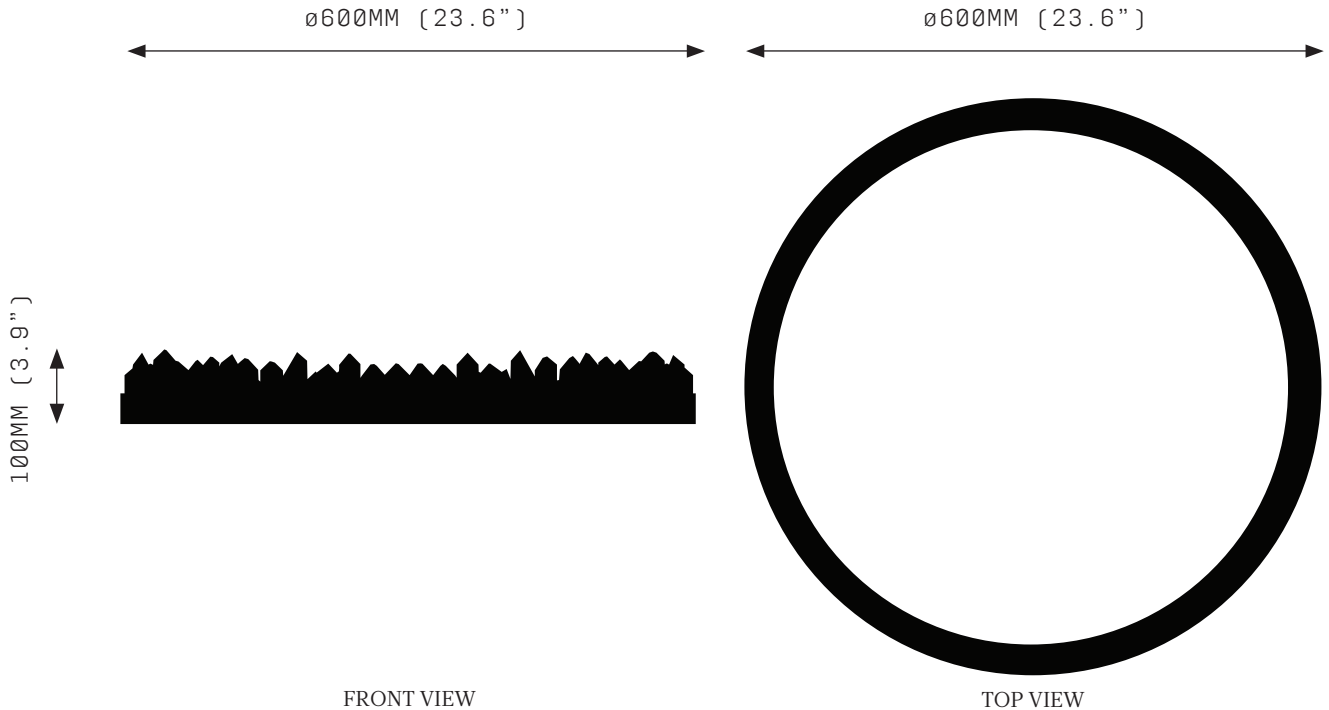

PROMETHEUS I 600

SPECIFICATIONS

Ordering Code:
P1.600

Lamp:
24V LED WW 2700K

Lumens:
2911 LM

Voltage:
24V DC

Watts:
36W

Weight:
Approx. 9 kg*
*Exclusive of canopy

Inclusions:
Power Supply Unit x 60W

Exclusions:
User interface, Dimmer unit

PRODUCT OPTIONS

Finishes:
AB Aged Brass
BB Brushed Brass
HRB Hand Rubbed Brass
DB Dark Bronze
MP Mottled Patina
BSS Brushed Stainless Steel*
VER Verdigris
PB Polished Brass
PSS Polished Stainless Steel*
CL Copper Leaf
SL Silver Leaf
GL Gold Leaf
* Stainless Steel has a different profile.

Suspension:
A-CAB Angled Cable*
V-CAB Vertical Cable

Canopy:*
RFM Round Flush Medium
RFL Round Flush Large
RSM Round Surface Medium
RSL Round Surface Large
*Refer to Canopy Specification Guide

WARRANTY

3 Years Fixture
3 Years Power Supply Unit
3 Years LED

Prometheus I is a solid fixture that will require very little maintenance over the years.

If your Prometheus I is treated with care, it will shine brightly for many years to come.

Quartz is a mineral formed by the Earth. Each crystal piece will be unique due to natural variation of size, shape, colour and clarity.

Contact us for custom variations.

Installation should only be undertaken by a qualified professional