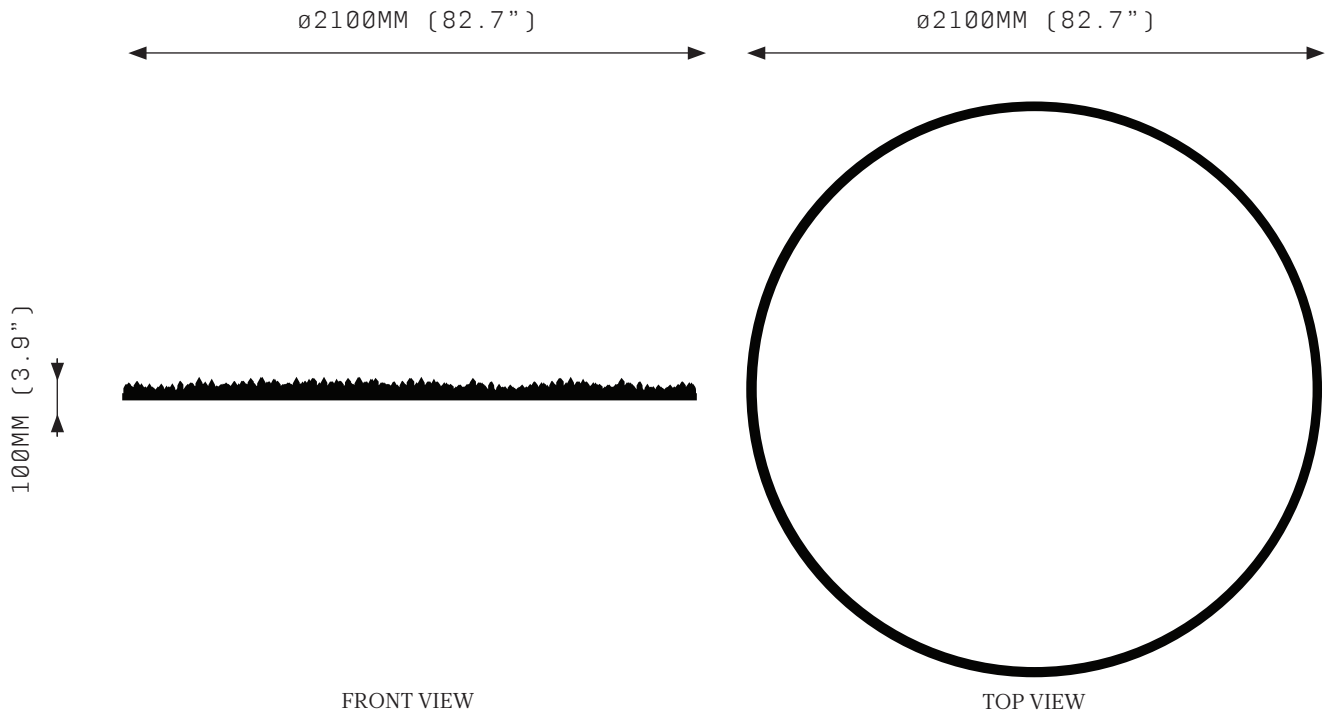

PROMETHEUS I 2100

SPECIFICATIONS

Ordering Code:
P1.2100

Lamp:
24V LED WW 2700K

Lumens:
10188 LM

Voltage:
24V DC

Watts:
126W

Weight:
Approx. 33 kg*
*Exclusive of canopy

Inclusions:
Power Supply Unit x 150W

Exclusions:
User interface, Dimmer unit

PRODUCT OPTIONS

Finishes:
AB Aged Brass
BB Brushed Brass
HRB Hand Rubbed Brass
DB Dark Bronze
MP Mottled Patina
BSS Brushed Stainless Steel*
VER Verdigris
PB Polished Brass
PSS Polished Stainless Steel*
CL Copper Leaf
SL Silver Leaf
GL Gold Leaf

* Stainless Steel has a different profile.

Suspension:
A-CAB Angled Cable*
V-CAB Vertical Cable

Canopy:*
RFM Round Flush Medium
RFL Round Flush Large
RSM Round Surface Medium
RSL Round Surface Large

*Refer to Canopy Specification Guide

WARRANTY

3 Years Fixture
3 Years Power Supply Unit
3 Years LED

Prometheus I is a solid fixture that will require very little maintenance over the years.

If your Prometheus I is treated with care, it will shine brightly for many years to come.

Quartz is a mineral formed by the Earth. Each crystal piece will be unique due to natural variation of size, shape, colour and clarity.

Contact us for custom variations.

Installation should only be undertaken by a qualified professional