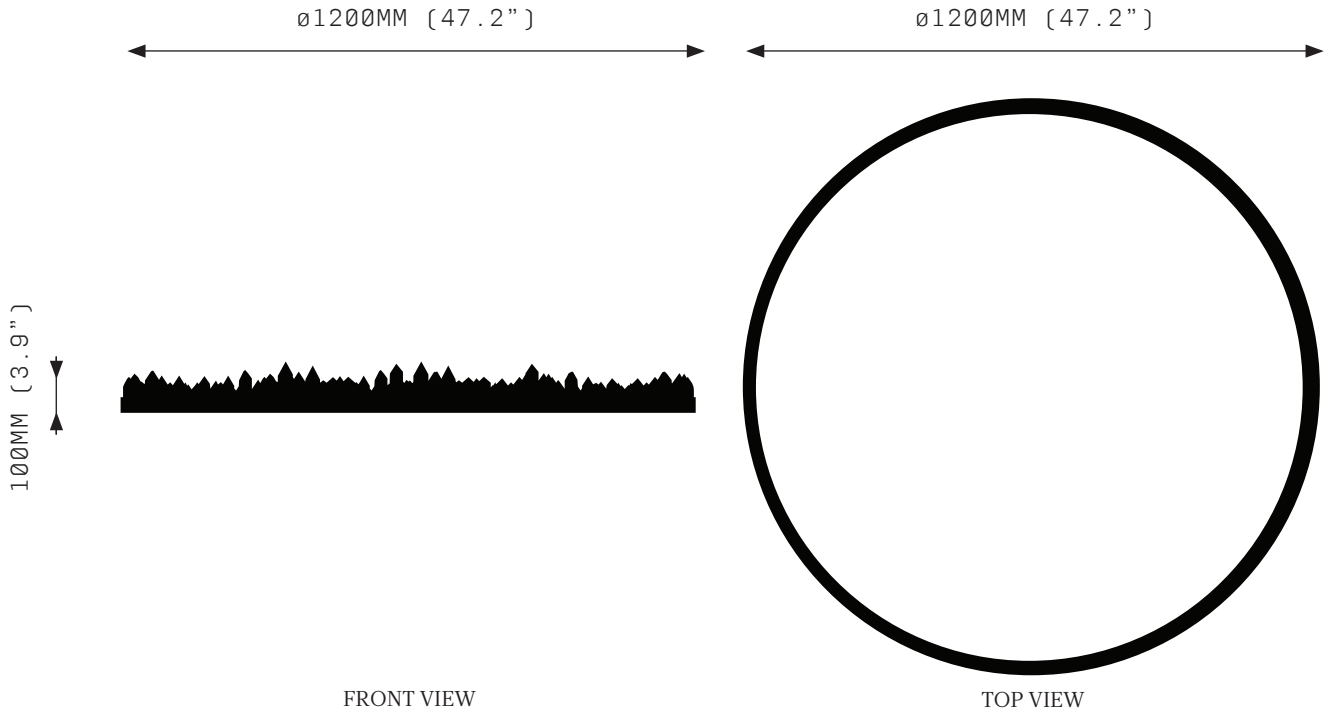

PROMETHEUS I 1200

SPECIFICATIONS

Ordering Code:
P1.1200

Lamp:
24V LED WW 2700K

Lumens:
5822 LM

Voltage:
24V DC

Watts:
72W

Weight:
Approx. 19 kg*
*Exclusive of canopy

Inclusions:
Power Supply Unit x 100W

Exclusions:
User interface, Dimmer unit

PRODUCT OPTIONS

Finishes:
AB Aged Brass
BB Brushed Brass
HRB Hand Rubbed Brass
DB Dark Bronze
MP Mottled Patina
BSS Brushed Stainless Steel*
VER Verdigris
PB Polished Brass
PSS Polished Stainless Steel*
CL Copper Leaf
SL Silver Leaf
GL Gold Leaf
* Stainless Steel has a different profile.

Suspension:
A-CAB Angled Cable*
V-CAB Vertical Cable

Canopy:*
RFM Round Flush Medium
RFL Round Flush Large
RSM Round Surface Medium
RSL Round Surface Large
*Refer to Canopy Specification Guide

WARRANTY

3 Years Fixture
3 Years Power Supply Unit
3 Years LED

Prometheus I is a solid fixture that will require very little maintenance over the years.

If your Prometheus I is treated with care, it will shine brightly for many years to come.

Quartz is a mineral formed by the Earth. Each crystal piece will be unique due to natural variation of size, shape, colour and clarity.

Contact us for custom variations.

Installation should only be undertaken by a qualified professional