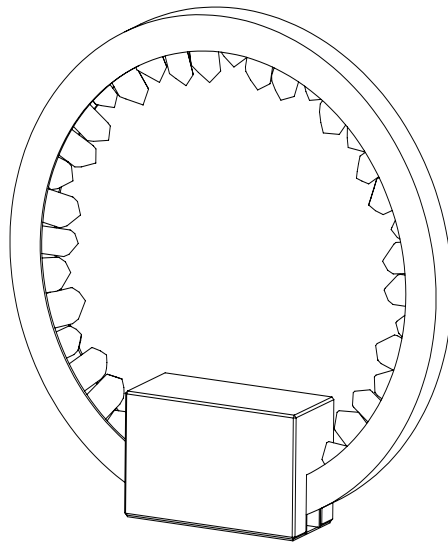

PROMETHEUS IV TABLE LAMP

FIXTURE	CODE	METRIC	IMPERIAL	WATTS	LIST
Prometheus IV Table Lamp 450	P4.T.450	Ø 450 X 80 mm	Ø 17.7 x 3.1 "	27W	$7,950

FINISHES	CODE	LIST	LAMP	CODE	LIST
Brushed Brass	BB	Inc.	24V LED WW 2700K*	WW	Inc.

* Dimmable

QUARTZ	CODE	LIST
Clear Quartz	CQ	Inc.