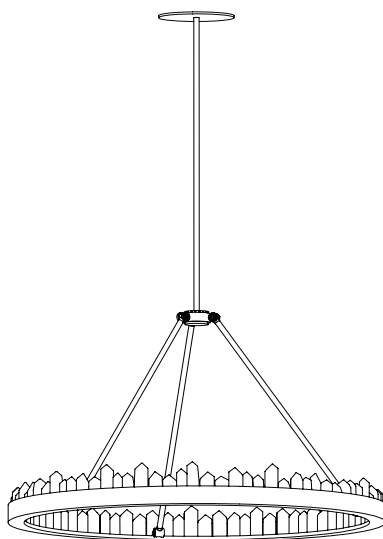

PROMETHEUS X

FIXTURE	CODE	METRIC	IMPERIAL	WATTS	LIST
Prometheus X	P.X	Ø 900 x 150 mm	Ø 35.4 x 5.9 "	55W	$34,052

FINISHES	CODE	LIST	QUARTZ	CODE	LIST
RING + CANOPY			Clear Quartz	CQ	Inc.
Raw Cast Bronze	-	Inc.			
SUSPENSION			LAMP	CODE	LIST
Dark Bronze	DB	Inc.	24V LED WW 2700K*	WW	Inc.
			* Dimmable		
			SUSPENSION	CODE	LIST
			Vertical Rod	ROD	Inc.