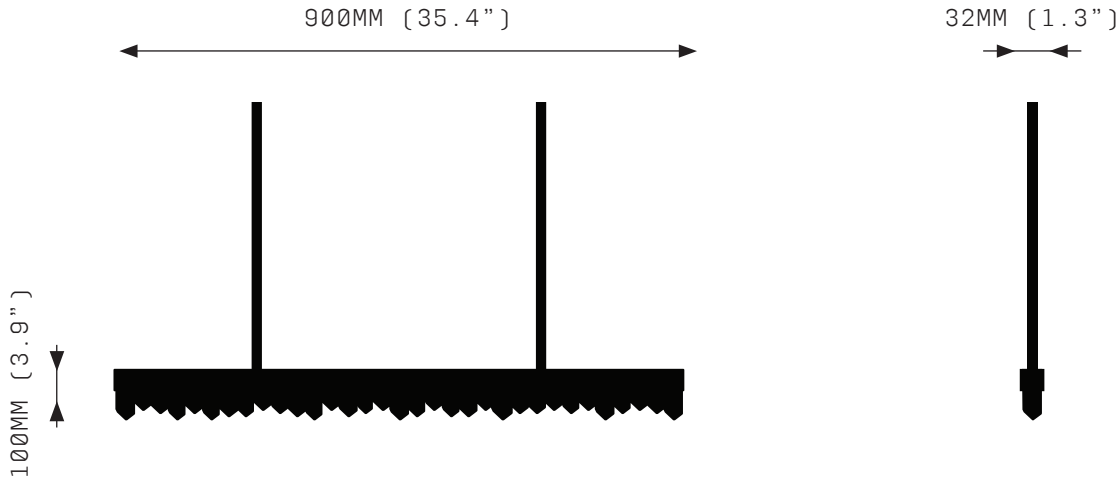

PROMETHEUS VII 900

FRONT VIEW

SIDE VIEW

SPECIFICATIONS

Ordering Code:
P7.900

Lamp:
24V LED WW 2700K

Lumens:
1391 LM

Voltage:
24V DC

Watts:
18 W

Weight:
Approx. 8 kg*
*Exclusive of canopy

Inclusions:
Power Supply Unit x 60W

Exclusions:
User interface, Dimmer unit

PRODUCT OPTIONS

Finishes:
AB Aged Brass
BB Brushed Brass
HRB Hand Rubbed Brass
DB Dark Bronze
MP Mottled Patina
VER Verdigris
PB Polished Brass
BSS Brushed Stainless Steel*
PSS Polished Stainless Steel*
CL Copper Leaf
SL Silver Leaf
GL Gold Leaf

* Stainless Steel has a different profile.

Suspension:
ROD Vertical Rod

Canopy:*
RFS Round Flush Small
RFM Round Flush Medium
RFL Round Flush Large
RSM Round Surface Medium
RSL Round Surface Large

*Refer to Canopy Specification Guide

WARRANTY

3 Years Fixture
3 Years Power Supply Unit
3 Years LED

Prometheus VII is a solid fixture that will require very little maintenance over the years.

If your Prometheus VII is treated with care, it will shine brightly for many years to come.

Quartz is a mineral formed by the Earth. Each crystal piece will be unique due to natural variation of size, shape, colour and clarity.

Contact us for custom variations.

Installation should only be undertaken by a qualified professional