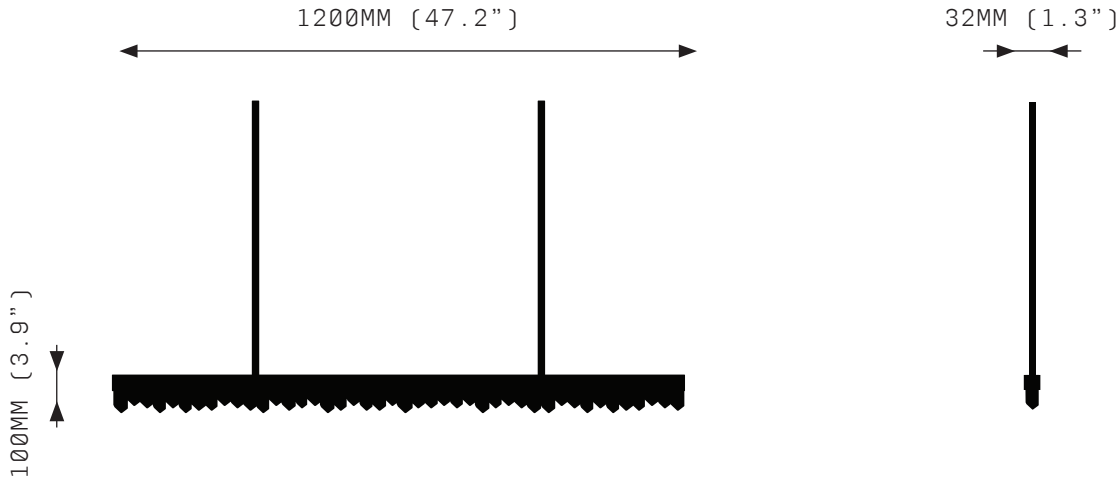

PROMETHEUS VII 1200

FRONT VIEW

SIDE VIEW

SPECIFICATIONS

Ordering Code:
P7.1200

Lamp:
24V LED WW 2700K

Lumens:
1854 LM

Voltage:
24V DC

Watts:
23 W

Weight:
Approx. 10 kg*
*Exclusive of canopy

Inclusions:
Power Supply Unit x 60W

Exclusions:
User interface, Dimmer unit

PRODUCT OPTIONS

Finishes:
AB Aged Brass
BB Brushed Brass
HRB Hand Rubbed Brass
DB Dark Bronze
MP Mottled Patina
VER Verdigris
PB Polished Brass
BSS Brushed Stainless Steel*
PSS Polished Stainless Steel*
CL Copper Leaf
SL Silver Leaf
GL Gold Leaf

* Stainless Steel has a different profile.

Suspension:
ROD Vertical Rod

Canopy:*
RFS Round Flush Small
RFM Round Flush Medium
RFL Round Flush Large
RSM Round Surface Medium
RSL Round Surface Large

*Refer to Canopy Specification Guide

WARRANTY

3 Years Fixture
3 Years Power Supply Unit
3 Years LED

Prometheus VII is a solid fixture that will require very little maintenance over the years.

If your Prometheus VII is treated with care, it will shine brightly for many years to come.

Quartz is a mineral formed by the Earth. Each crystal piece will be unique due to natural variation of size, shape, colour and clarity.

Contact us for custom variations.

Installation should only be undertaken by a qualified professional