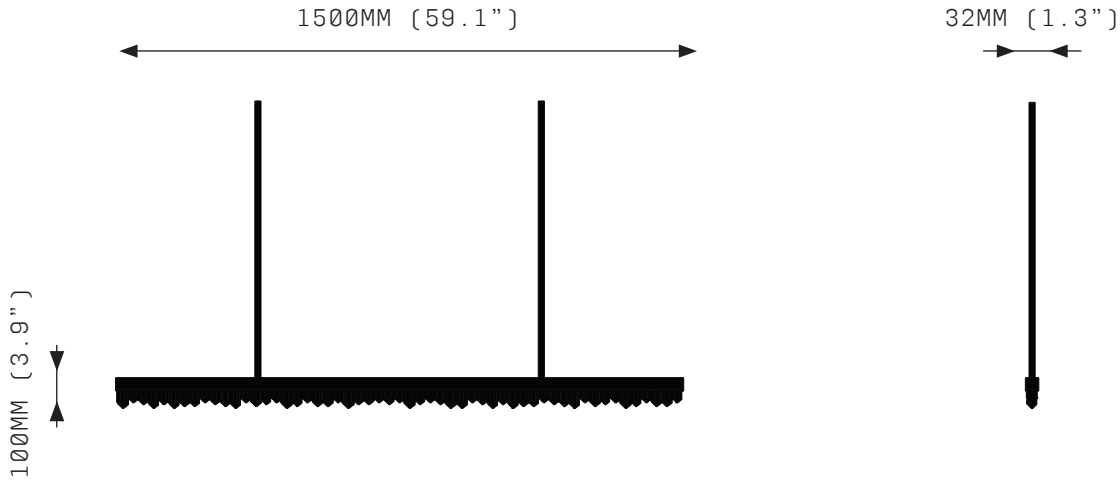

PROMETHEUS VII 1500

FRONT VIEW

SIDE VIEW

SPECIFICATIONS

Ordering Code:
P7.1500

Lamp:
24V LED WW 2700K

Lumens:
2317 LM

Voltage:
24V DC

Watts:
29 W

Weight:
Approx. 12 kg*
*Exclusive of canopy

Inclusions:
Power Supply Unit x 60W

Exclusions:
User interface, Dimmer unit

PRODUCT OPTIONS

Finishes:
AB Aged Brass
BB Brushed Brass
HRB Hand Rubbed Brass
DB Dark Bronze
MP Mottled Patina
VER Verdigris
PB Polished Brass
BSS Brushed Stainless Steel*
PSS Polished Stainless Steel*
CL Copper Leaf
SL Silver Leaf
GL Gold Leaf

* Stainless Steel has a different profile.

Suspension:
ROD Vertical Rod

Canopy:*
RFS Round Flush Small
RFM Round Flush Medium
RFL Round Flush Large
RSM Round Surface Medium
RSL Round Surface Large

*Refer to Canopy Specification Guide

WARRANTY

3 Years Fixture
3 Years Power Supply Unit
3 Years LED

Prometheus VII is a solid fixture that will require very little maintenance over the years.

If your Prometheus VII is treated with care, it will shine brightly for many years to come.

Quartz is a mineral formed by the Earth. Each crystal piece will be unique due to natural variation of size, shape, colour and clarity.

Contact us for custom variations.

Installation should only be undertaken by a qualified professional