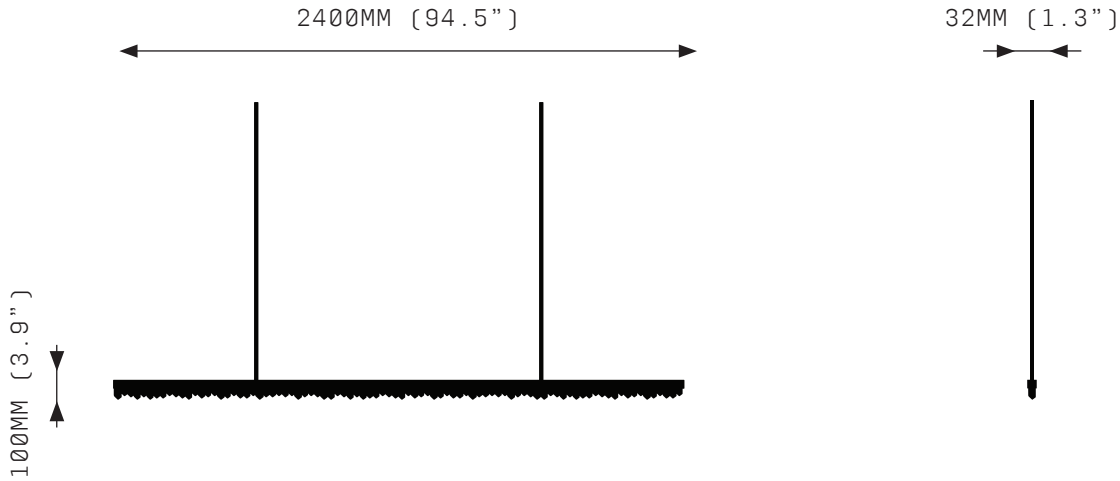

PROMETHEUS VII 2400

FRONT VIEW

SIDE VIEW

SPECIFICATIONS

Ordering Code:
P7.2400

Lamp:
24V LED WW 2700K

Lumens:
3708 LM

Voltage:
24V DC

Watts:
46 W

Weight:
Approx. 20 kg*
*Exclusive of canopy

Inclusions:
Power Supply Unit x 60W

Exclusions:
User interface, Dimmer unit

PRODUCT OPTIONS

Finishes:
AB Aged Brass
BB Brushed Brass
HRB Hand Rubbed Brass
DB Dark Bronze
MP Mottled Patina
VER Verdigris
PB Polished Brass
BSS Brushed Stainless Steel*
PSS Polished Stainless Steel*
CL Copper Leaf
SL Silver Leaf
GL Gold Leaf

* Stainless Steel has a different profile.

Suspension:
ROD Vertical Rod

Canopy:*
RFS Round Flush Small
RFM Round Flush Medium
RFL Round Flush Large
RSM Round Surface Medium
RSL Round Surface Large

*Refer to Canopy Specification Guide

WARRANTY

3 Years Fixture
3 Years Power Supply Unit
3 Years LED

Prometheus VII is a solid fixture that will require very little maintenance over the years.

If your Prometheus VII is treated with care, it will shine brightly for many years to come.

Quartz is a mineral formed by the Earth. Each crystal piece will be unique due to natural variation of size, shape, colour and clarity.

Contact us for custom variations.

Installation should only be undertaken by a qualified professional