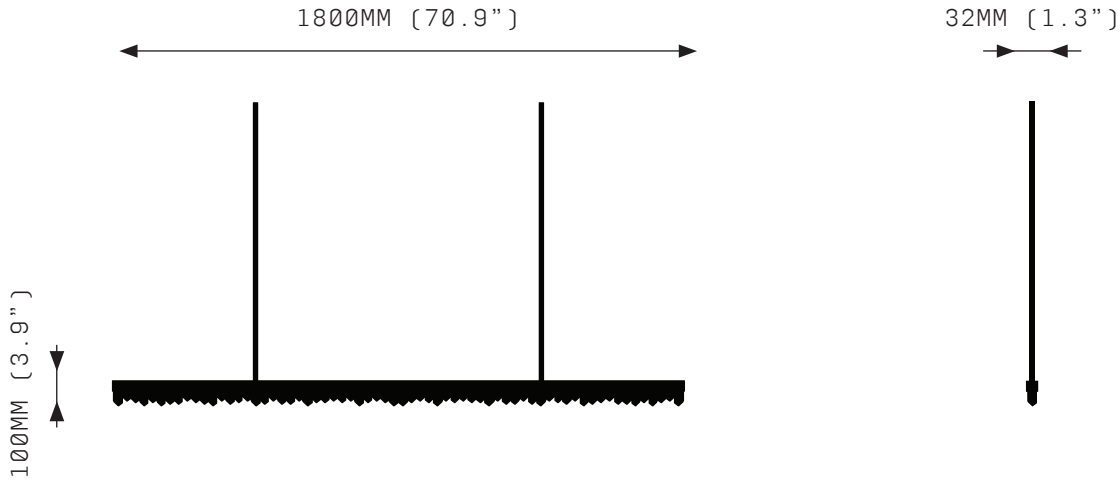

PROMETHEUS VII 1800

FRONT VIEW

SIDE VIEW

SPECIFICATIONS

Ordering Code:
P7.1800

Lamp:
24V LED WW 2700K

Lumens:
2781 LM

Voltage:
24V DC

Watts:
35 W

Weight:
Approx. 15 kg*
*Exclusive of canopy

Inclusions:
Power Supply Unit x 60W

Exclusions:
User interface, Dimmer unit

PRODUCT OPTIONS

Finishes:
AB Aged Brass
BB Brushed Brass
HRB Hand Rubbed Brass
DB Dark Bronze
MP Mottled Patina
VER Verdigris
PB Polished Brass
BSS Brushed Stainless Steel*
PSS Polished Stainless Steel*
CL Copper Leaf
SL Silver Leaf
GL Gold Leaf

* Stainless Steel has a different profile.

Suspension:
ROD Vertical Rod

Canopy:*
RFS Round Flush Small
RFM Round Flush Medium
RFL Round Flush Large
RSM Round Surface Medium
RSL Round Surface Large

*Refer to Canopy Specification Guide

WARRANTY

3 Years Fixture
3 Years Power Supply Unit
3 Years LED

Prometheus VII is a solid fixture that will require very little maintenance over the years.

If your Prometheus VII is treated with care, it will shine brightly for many years to come.

Quartz is a mineral formed by the Earth. Each crystal piece will be unique due to natural variation of size, shape, colour and clarity.

Contact us for custom variations.

Installation should only be undertaken by a qualified professional