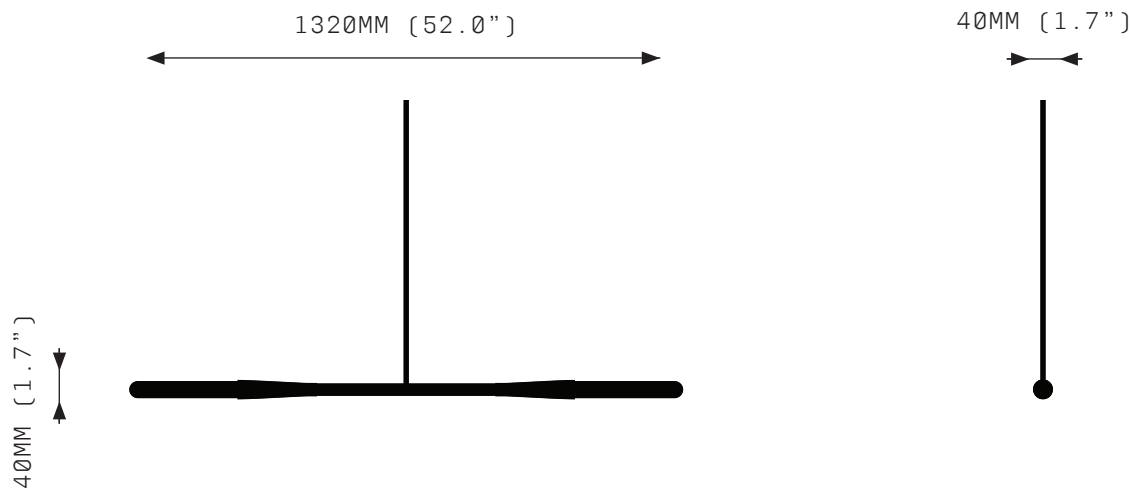

In SIMPLE NEGATIVE twin glass tubes at opposite ends create a single solid line.

SIMPLE NEGATIVE PENDANT

FRONT VIEW

SIDE VIEW

SPECIFICATIONS

Ordering Code:
S.N.P

Lamp:
T.T.110* G9 110V LED 4.5W 3000K
T.T.240* G9 240V LED 4W 2700K
BAN.110† E26 110V LED 4W 2200K
BAN.240† E27 240V LED 4W 2200K
*Frosted Test Tube lamp cover
†Banana Globe

Lumens:
500 - 800 LM

Voltage:
110 / 240 V

Watts:
8 - 9 W

Weight:
Approx. 2 kg*
*Exclusive of canopy

Exclusions:
User interface, Dimmer unit

PRODUCT OPTIONS

Finishes:
AB Aged Brass
HRB Hand Rubbed Brass
DB Dark Bronze
MP Mottled Patina
PB Polished Brass
CR Chrome
SN Satin Nickel
24K 24K Gold

Suspension:
Rod Vertical Rod

Canopy:*
RFS Round Flush Small
RFM Round Flush Medium
RSM Round Surface Medium
*Refer to Canopy Specification Guide

WARRANTY

3 Years Fixture

Simple Positive Pendant is a solid fixture that will require very little maintenance over the years.