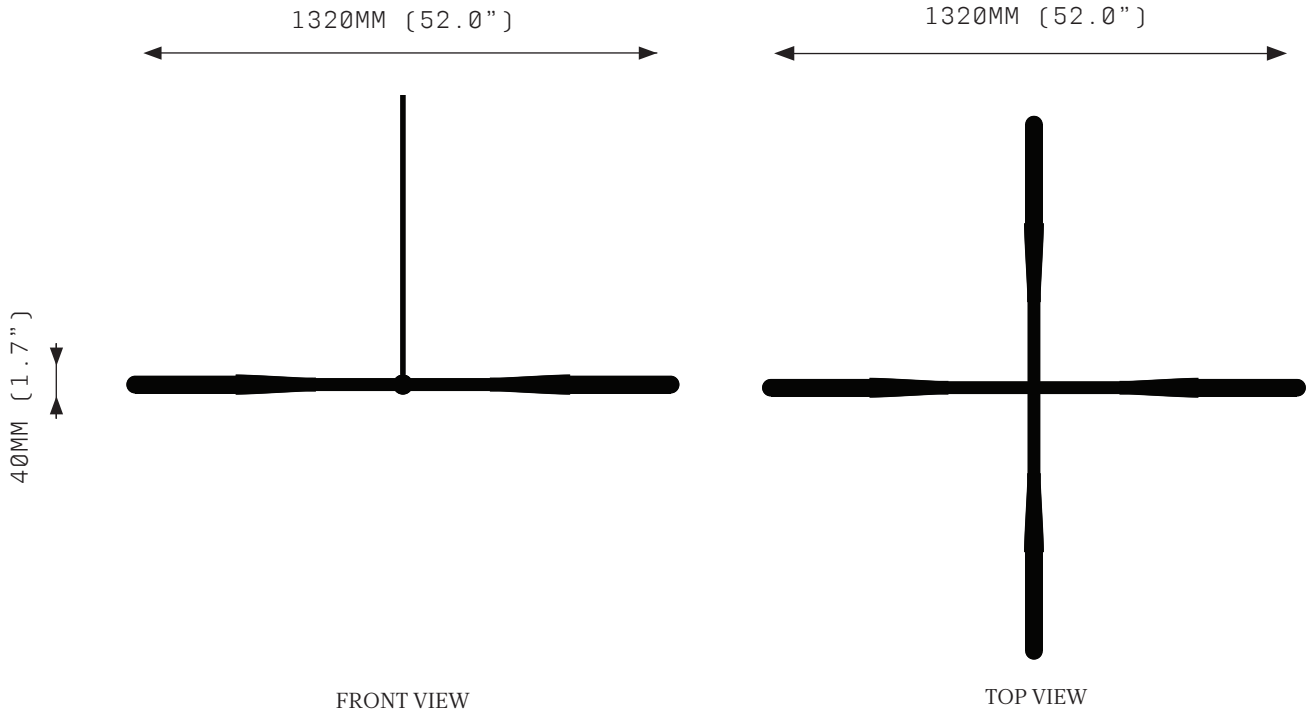

In SIMPLE POSITIVE four equally spaced glass tubes point outwards like a compass.

SIMPLE POSITIVE

SPECIFICATIONS

Ordering Code:
S.P.P

Lamp:
T.T.110* G9 110V LED 4.5W 3000K
T.T.240* G9 240V LED 4W 2700K
BAN.110† E26 110V LED 4W 2200K
BAN.240† E27 240V LED 4W 2200K
*Frosted Test Tube lamp cover
†Banana Globe

Lumens:
1000 - 1600 LM

Voltage:
110 / 240 V

Watts:
16 - 18 W

Weight:
Approx. 4 kg*
*Exclusive of canopy

Exclusions:
User interface, Dimmer unit

PRODUCT OPTIONS

Finishes:
AB Aged Brass
HRB Hand Rubbed Brass
DB Dark Bronze
MP Mottled Patina
PB Polished Brass
CR Chrome
SN Satin Nickel
24K 24K Gold