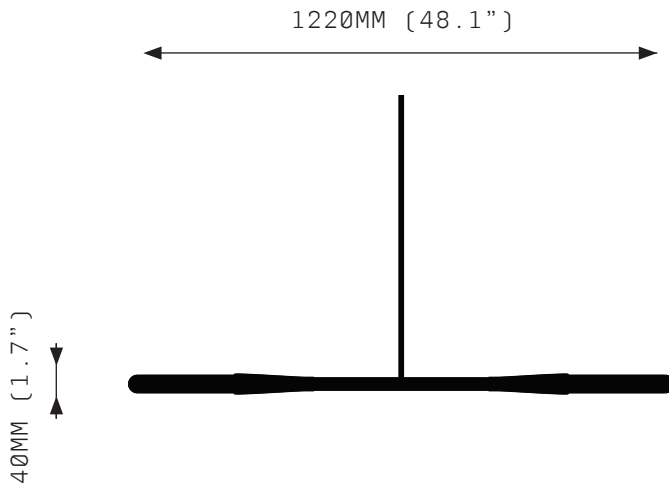

In SIMPLE X four offset glass tubes cross at an obtuse angle.

SIMPLE X

FRONT VIEW

SIDE VIEW

SPECIFICATIONS

Ordering Code:
S.X.P

Lamp:
T.T.110* G9 110V LED 4.5W 3000K
T.T.240* G9 240V LED 4W 2700K
BAN.110† E26 110V LED 4W 2200K
BAN.240† E27 240V LED 4W 2200K
*Frosted Test Tube lamp cover
†Banana Globe

Lumens:
1000 - 1600 LM

Voltage:
110 / 240 V

Watts:
16 - 18 W

Weight:
Approx. 4 kg*
*Exclusive of canopy

Exclusions:
User interface, Dimmer unit

PRODUCT OPTIONS

Finishes:
AB Aged Brass
HRB Hand Rubbed Brass
DB Dark Bronze
MP Mottled Patina
PB Polished Brass
CR Chrome
SN Satin Nickel
24K 24K Gold

Suspension:
Rod Vertical Rod

Canopy:*
RFS Round Flush Small
RFM Round Flush Medium
RSM Round Surface Medium
*Refer to Canopy Specification Guide

WARRANTY

3 Years Fixture

Simple Positive Pendant is a solid fixture that will require very little maintenance over the years. If your Simple Positive Pendant is treated with care, it will shine brightly for many years to come.