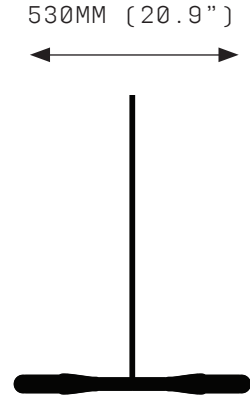

In SIMPLE X four offset glass tubes cross at an obtuse angle.

SIMPLE X

FRONT VIEW

SIDE VIEW

SPECIFICATIONS

Ordering Code:
S.X.P

Lamp:
T.T.110* G9 110V LED 4.5W 3000K
T.T.240* G9 240V LED 4W 2700K
BAN.110† E26 110V LED 4W 2200K
BAN.240† E27 240V LED 4W 2200K
*Frosted Test Tube lamp cover
†Banana Globe

Lumens:
1000 - 1600 LM

Voltage:
110 / 240 V

Watts:
16 - 18 W

Weight:
Approx. 4 kg*
*Exclusive of canopy

Exclusions:
User interface, Dimmer unit

PRODUCT OPTIONS

Finishes:
AB Aged Brass
HRB Hand Rubbed Brass
DB Dark Bronze
MP Mottled Patina
PB Polished Brass
CR Chrome
SN Satin Nickel
24K 24K Gold