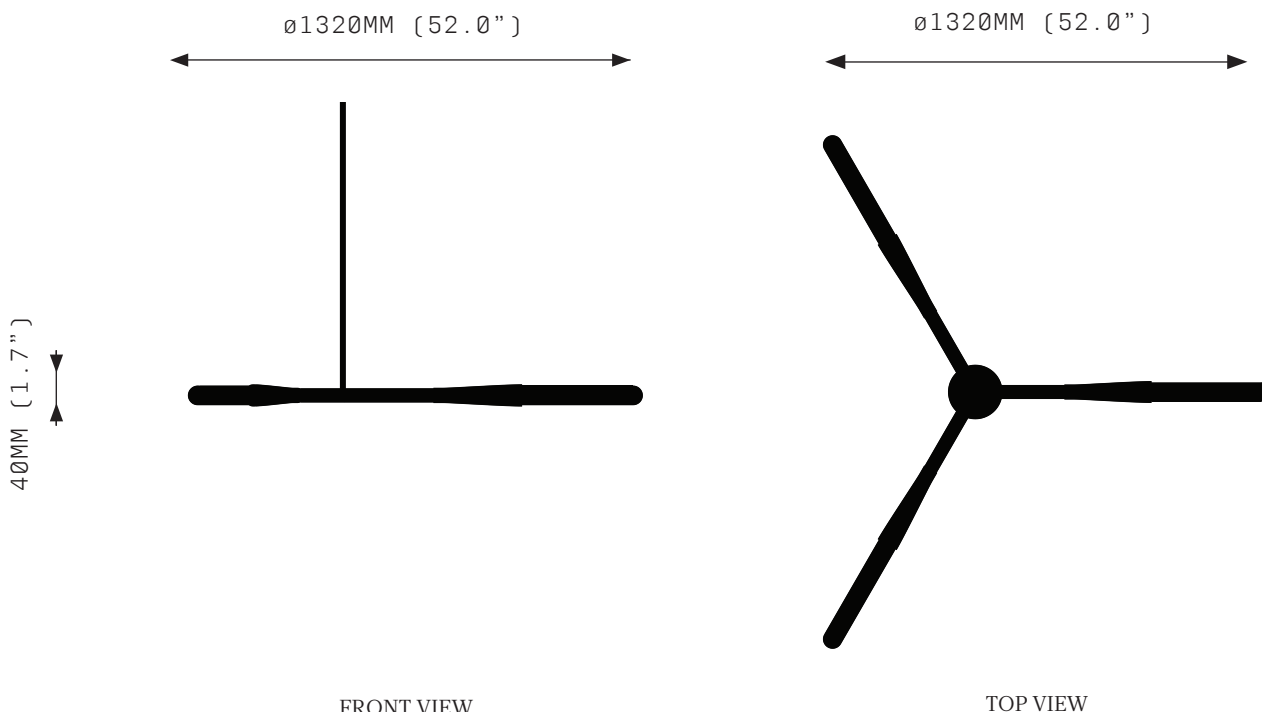

In SIMPLE Y three glass tubes meet at equilateral points.

SIMPLE Y

SPECIFICATIONS

Ordering Code:
S.Y.P

Lamp:
T.T.110* G9 110V LED 4.5W 3000K
T.T.240* G9 240V LED 4W 2700K
BAN.110† E26 110V LED 4W 2200K
BAN.240† E27 240V LED 4W 2200K
*Frosted Test Tube lamp cover
†Banana Globe

Lumens:
750 - 1200 LM

Voltage:
110 / 240 V

Watts:
12 - 14 W

Weight:
Approx. 3 kg*
*Exclusive of canopy

Exclusions:
User interface, Dimmer unit

PRODUCT OPTIONS

Finishes:
AB Aged Brass
HRB Hand Rubbed Brass
DB Dark Bronze
MP Mottled Patina
PB Polished Brass
CR Chrome
SN Satin Nickel
24K 24K Gold

Suspension:
Rod Vertical Rod

Canopy:*
RFS Round Flush Small
RFM Round Flush Medium
RSM Round Surface Medium
*Refer to Canopy Specification Guide

WARRANTY

3 Years Fixture

Simple Positive Pendant is a solid fixture that will require very little maintenance over the years.