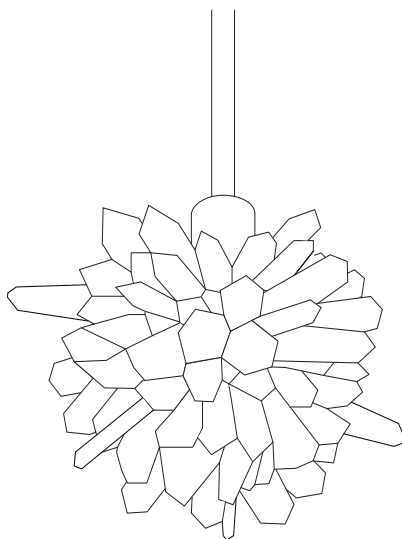

# SUGAR BOMB

FIXTURE	CODE	METRIC	IMPERIAL	WATTS	LIST
Sugar Bomb Small	SB.P.S	Ø 100 - 125 mm	Ø 3.9 - 4.9 "	4.5W	\$2,766
Sugar Bomb Medium	SB.P.M	Ø 180 - 200 mm	Ø 7 - 7.9 "	4.5W	\$4,910

FINISHES	CODE	LIST	QUARTZ	CODE	LIST
Aged Brass	AB	Inc.	Clear Quartz	CQ	Inc.
Hand Rubbed Brass	HRB	Inc.	Gradient Quartz	GQ	+30%
Dark Bronze	DB	Inc.	Smoky Quartz	SQ	+30%
Mottled Patina	MP	Inc.			
Brushed Brass	BB	Inc.	<b>LAMP</b>	<b>CODE</b>	<b>LIST</b>
Polished Brass	PB	+20%	G9 110V LED 4.5W 3000K*	G9	Inc.
Copper Leaf	CL	+20%	G9 240V LED 4W 2700K*	G9	Inc.
Silver Leaf	SL	+20%			
Brushed Stainless Steel	BSS	+20%	* Dimmable		
Polished Stainless Steel	PSS	+20%	<b>SUSPENSION</b>	<b>CODE</b>	<b>LIST</b>
Gold Leaf	GL	+30%	Vertical Rod	ROD	Inc.

# SUGAR SCONCE MONO

FIXTURE	CODE	METRIC	IMPERIAL	WATTS	LIST
Sugar Sconce Mono	SB.S.M	Ø 130 x 120 m	Ø 5.1 - 4.7 "	4.5W	\$2,535

FINISHES	CODE	LIST	QUARTZ	CODE	LIST
Aged Brass	AB	Inc.	Clear Quartz	CQ	Inc.
Hand Rubbed Brass	HRB	Inc.	Gradient Quartz	GQ	+30%
Dark Bronze	DB	Inc.	Smoky Quartz	SQ	+30%
Mottled Patina	MP	Inc.			
Brushed Brass	BB	Inc.	<b>LAMP</b>	<b>CODE</b>	<b>LIST</b>
Polished Brass	PB	+20%	G9 110V LED 4.5W 3000K*	G9	Inc.
Copper Leaf	CL	+20%	G9 240V LED 4W 2700K*	G9	Inc.
Silver Leaf	SL	+20%			
Brushed Stainless Steel	BSS	+20%	* Dimmable		
Polished Stainless Steel	PSS	+20%	<b>SUSPENSION</b>	<b>CODE</b>	<b>LIST</b>
Gold Leaf	GL	+30%	Wall Mounted	WM	Inc.

# SUGAR SCONCE MONO STONE

FIXTURE	CODE	METRIC	IMPERIAL	WATTS	LIST
Sugar Sconce Mono Stone	SB.S.M.S	220 x 125 x 220mm	8.7 x 4.9 x 8.7"	4.5W	\$3,835

STONE	CODE	LIST	LAMP	CODE	LIST
Clear Quartz	CQ	Inc.	G9 110V LED 4.5W 3000K*	G9	Inc.
Rose Quartz	RQ	Inc.	G9 240V LED 4W 2700K*	G9	Inc.
Smoky Quartz	SQ	+30%	* Dimmable		
Obsidian	OB	+30%			