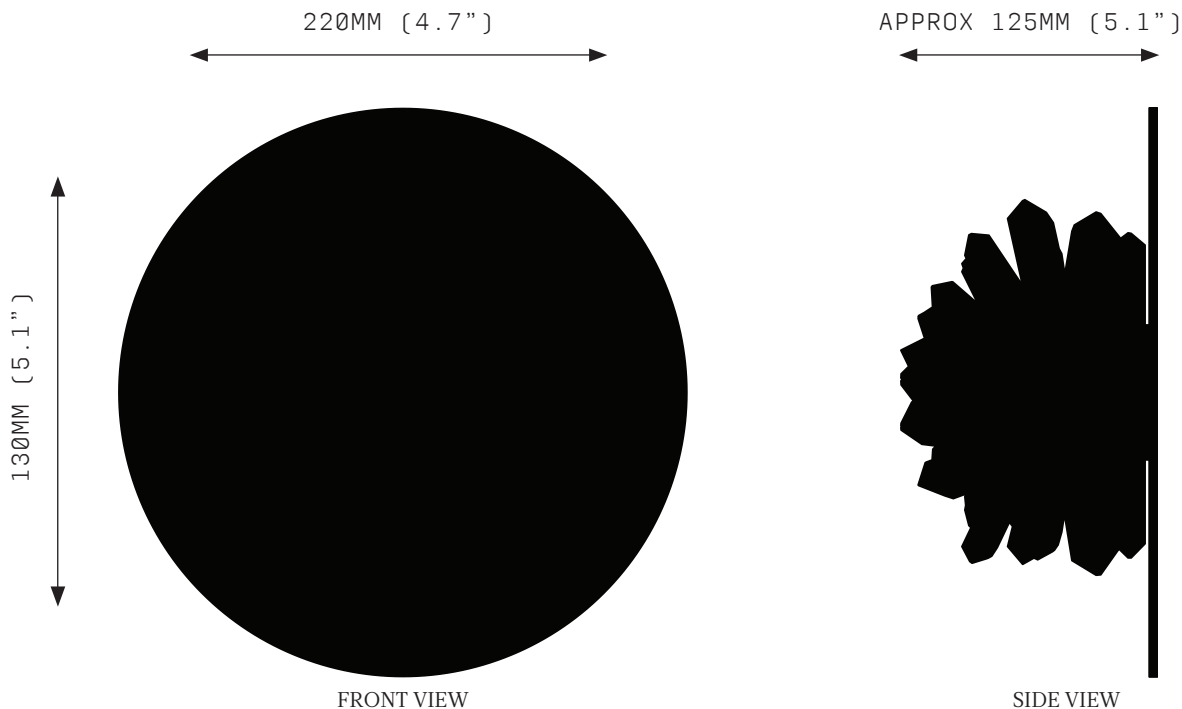

SUGAR BOMB SCONCE MONO

SPECIFICATIONS

Ordering Code:
SB.S.M

Lamp:
G9 110V LED 4.5W 3000K
G9 240V LED 4W 2700K

Lumens:
250 / 400 LM

Voltage:
110 / 240 V

Watts:
4 / 4.5 W

Weight:
Approx. 2 kg

PRODUCT OPTIONS

Finishes:
AB Aged Brass
BB Brushed Brass
HRB Hand Rubbed Brass
DB Dark Bronze
MP Mottled Patina
PB Polished Brass
CL Copper Leaf
SL Silver Leaf
GL Gold Leaf

WARRANTY

3 Years Fixture

Sugar Bomb Sconce is a solid fixture that will require very little maintenance over the years.

If your Sugar Bomb is treated with care, it will shine brightly for many years to come.

Quartz is a mineral formed by the Earth. Each crystal piece will be unique due to natural variation of size, shape, colour and clarity.

Contact us for custom variations.

Installation should only be undertaken by a qualified professional