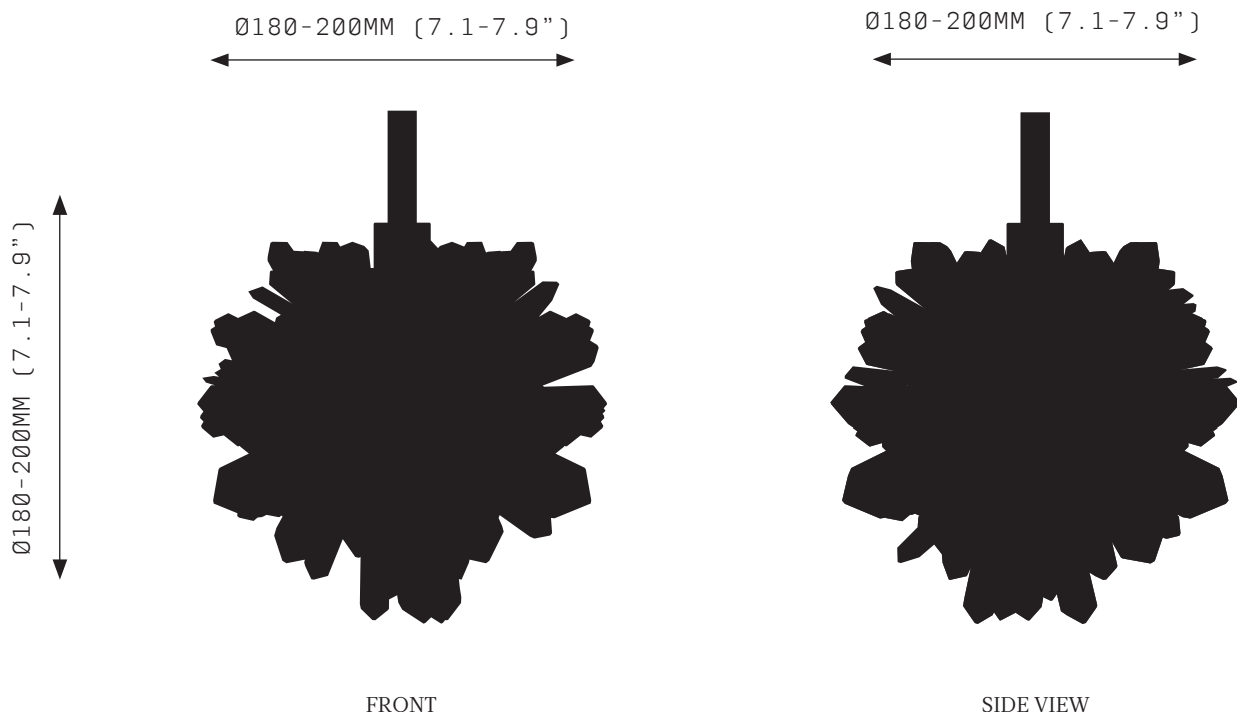

SUGAR BOMB PENDANT MEDIUM

FRONT

SIDE VIEW

SPECIFICATIONS

Ordering Code:
SB.P.M

Lamp:
G9 110V LED 4.5W 3000K
G9 240V LED 4W 2700K

Lumens:
250 / 400 LM

Voltage:
110 / 240 V

Watts:
4 / 4.5 W

Weight:
Approx. 8 kg*
*Exclusive of canopy

PRODUCT OPTIONS

Finishes:
AB Aged Brass
BB Brushed Brass
HRB Hand Rubbed Brass
DB Dark Bronze
MP Mottled Patina
PB Polished Brass
CL Copper Leaf
SL Silver Leaf
GL Gold Leaf

Suspension:
ROD Vertical Rod

Canopy: *
RFS Round Flush Small
RFM Round Flush Medium
RSM Round Surface Medium
*Refer to Canopy Specification Guide

WARRANTY

3 Years Fixture

Sugar Bomb is a solid fixture that will require very little maintenance over the years.

If your Sugar Bomb is treated with care, it will shine brightly for many years to come.

Quartz is a mineral formed by the Earth. Each crystal piece will be unique due to natural variation of size, shape, colour and clarity.

Contact us for custom variations.

Installation should only be undertaken by a qualified professional