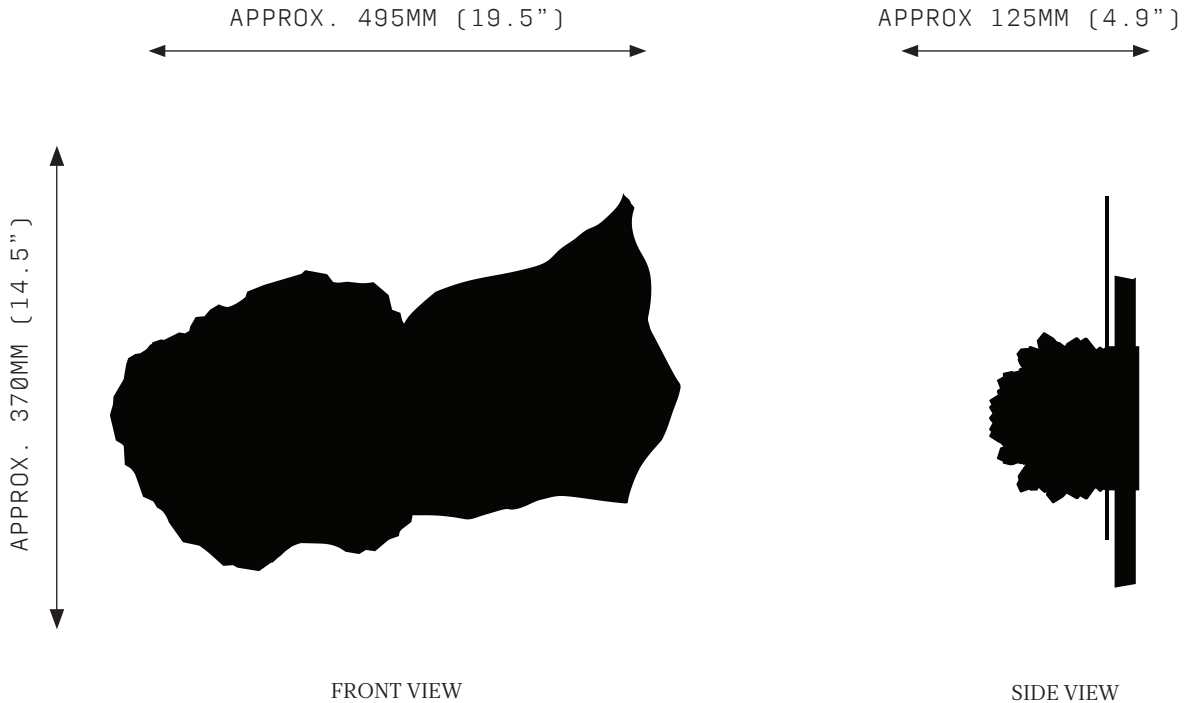

SUGAR BOMB SCONCE DUO STONE & BRASS

SPECIFICATIONS

Ordering Code:
SB.S.D

Lamp:
G9 110V LED 4.5W 3000K
G9 240V LED 4W 2700K

Lumens:
500 / 800 LM

Voltage:
110 / 240 V

Watts:
8 / 9 W

Weight:
Approx. 4.5 kg

PRODUCT OPTIONS

Quartz:

CQ Clear Quartz
RQ Rose Quartz
SQ Smoky Quartz
OB Obsidian

Finishes:

AB Aged Brass
BB Brushed Brass
HRB Hand Rubbed Brass
DB Dark Bronze
MP Mottled Patina
PB Polished Brass
CL Copper Leaf
SL Silver Leaf
GL Gold Leaf

WARRANTY

3 Years Fixture

Sugar Bomb Sconce is a solid fixture that will require very little maintenance over the years.

If your Sugar Bomb is treated with care, it will shine brightly for many years to come.

Quartz is a mineral formed by the Earth. Each crystal piece will be unique due to natural variation of size, shape, colour and clarity.

Contact us for custom variations.

Installation should only be undertaken by a qualified professional