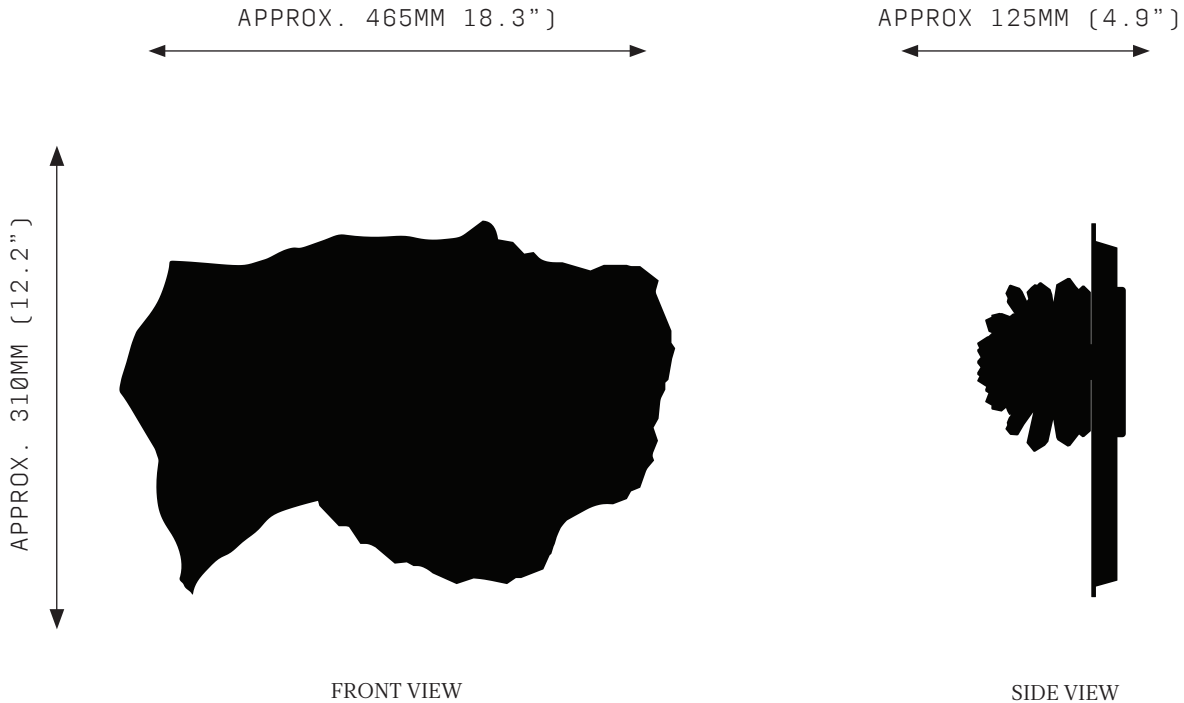

SUGAR BOMB SCONCE MONO STONE & BRASS

SPECIFICATIONS

Ordering Code:
SB.S.M.B

Lamp:
G9 110V LED 4.5W 3000K
G9 240V LED 4W 2700K

Lumens:
250 / 400 LM

Voltage:
110 / 240 V

Watts:
4 / 4.5 W

Weight:
Approx. 4.5 kg

PRODUCT OPTIONS

Quartz:

CQ Clear Quartz
RQ Rose Quartz
SQ Smoky Quartz
OB Obsidian

Finishes:

AB Aged Brass
BB Brushed Brass
HRB Hand Rubbed Brass
DB Dark Bronze
MP Mottled Patina
PB Polished Brass
CL Copper Leaf
SL Silver Leaf
GL Gold Leaf

WARRANTY

3 Years Fixture

Sugar Bomb Sconce is a solid fixture that will require very little maintenance over the years.

If your Sugar Bomb is treated with care, it will shine brightly for many years to come.

Quartz is a mineral formed by the Earth. Each crystal piece will be unique due to natural variation of size, shape, colour and clarity.

Contact us for custom variations.

Installation should only be undertaken by a qualified professional