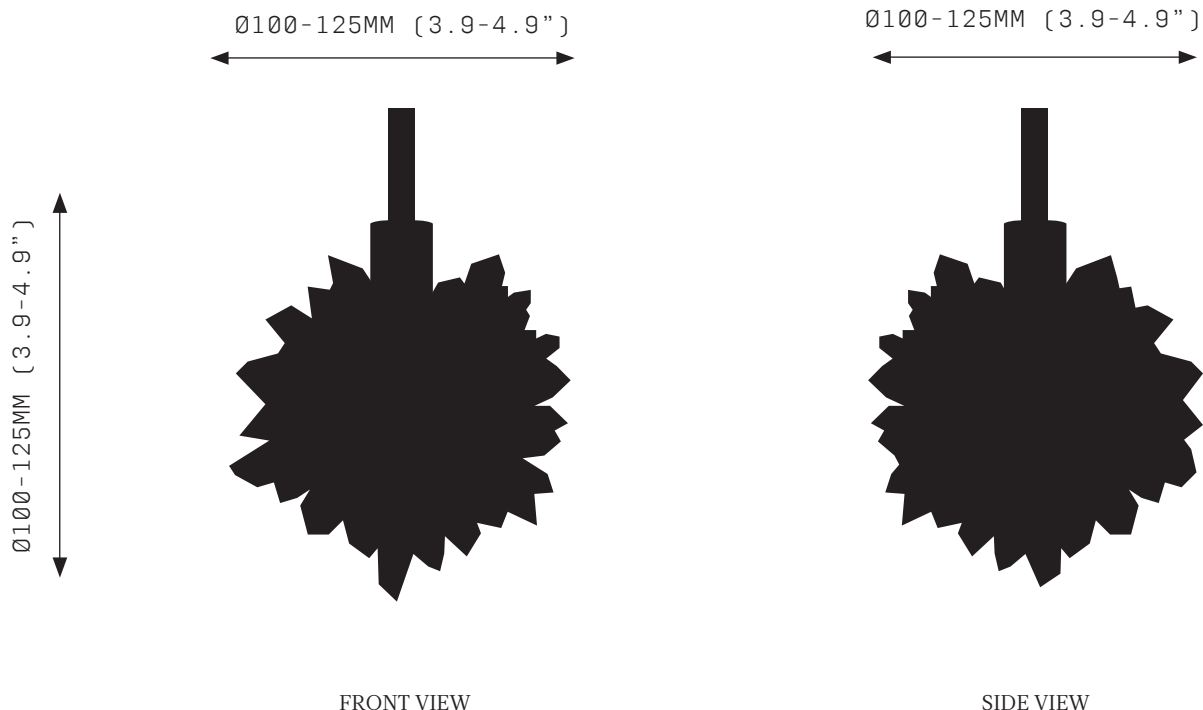

## SPECIFICATIONS

Ordering Code:  
SB.P.S

Lamp:  
G9 110V LED 4.5W 3000K  
G9 240V LED 4W 2700K

Lumens:  
250 / 400 LM

Voltage:  
110 / 240 V

Watts:  
4 / 4.5 W

Weight:  
Approx. 2 kg\*  
\*Exclusive of canopy