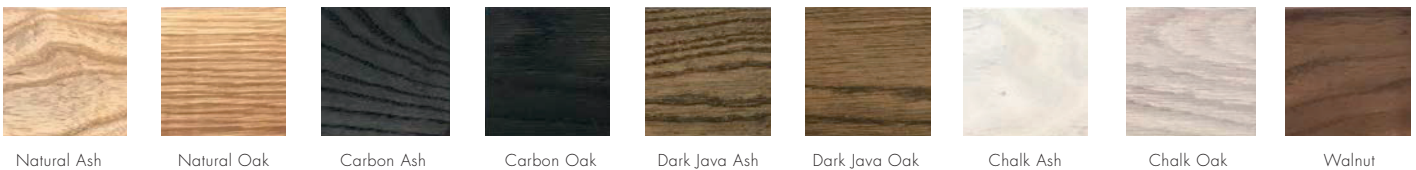

### LEATHER OPTIONS | COM AVAILABLE

### WOOD OPTIONS

### DESCRIPTION

Upholstered | Ash / Oak / Walnut Base Options

### DISCLAIMERS:

**TIMBER** - Different textures, grains, colouration and densities are all natural characteristics of timbers. We find these variances an inherent and valuable part of the natural beauty of wood, no two pieces are the same making each OKHA design a unique, characterful piece and each product will be different from the next. Timber movement will also occur as this is a natural product.