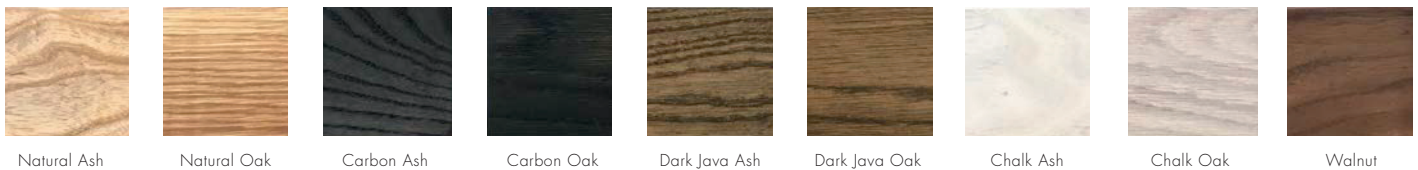

### LEATHER OPTIONS | COM AVAILABLE

### WOOD OPTIONS

### DESCRIPTION

Upholstered | Ash / Oak / Walnut Base Options

### DISCLAIMERS:

**TIMBER** - Different textures, grains, colouration and densities are all natural characteristics of timbers. We find these variances an inherent and valuable part of the natural beauty of wood, no two pieces are the same making each OKHA design a unique, characterful piece and each product will be different from the next. Timber movement will also occur as this is a natural product.