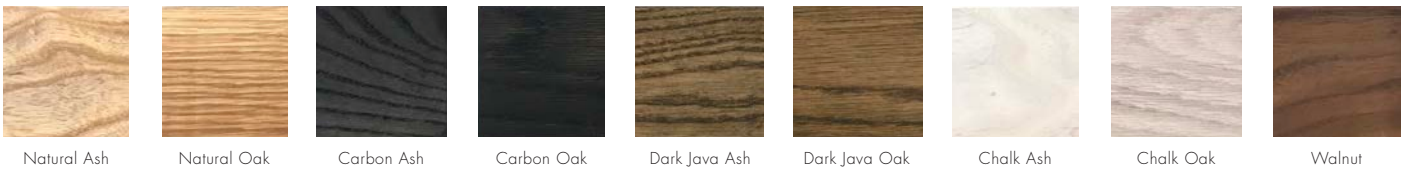

### LEATHER OPTIONS | COM AVAILABLE

### WOOD OPTIONS

### DESCRIPTION

Upholstered | Ash / Oak / Walnut Frame Options

### DISCLAIMERS:

**TIMBER** - Different textures, grains, colouration and densities are all natural characteristics of timbers. We find these variances an inherent and valuable part of the natural beauty of wood, no two pieces are the same making each OKHA design a unique, characterful piece and each product will be different from the next. Timber movement will also occur as this is a natural product.