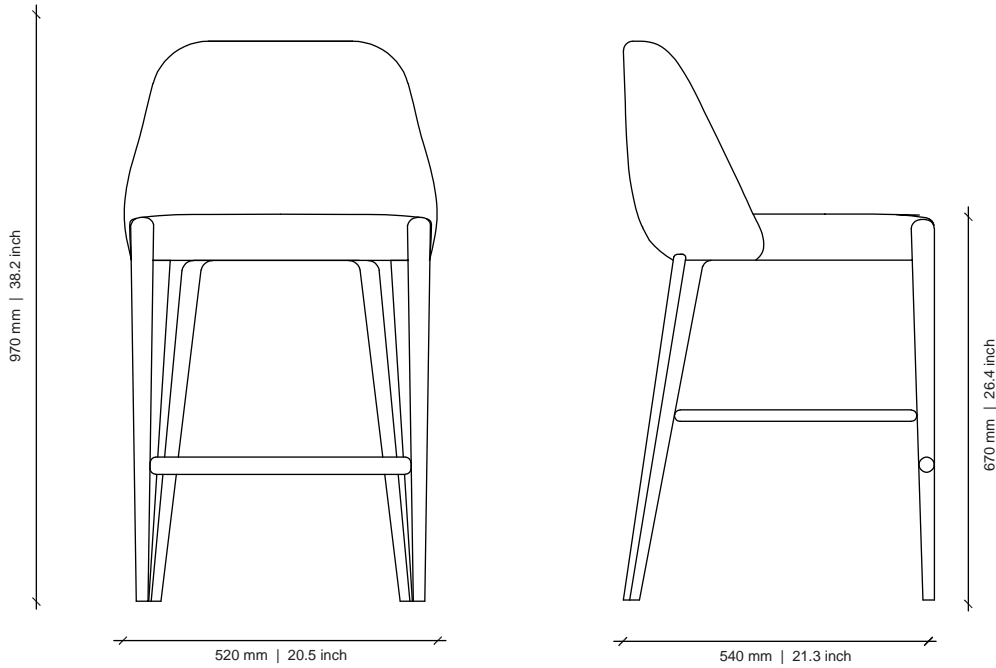

LEATHER OPTIONS | COM AVAILABLE

WOOD OPTIONS

DESCRIPTION

Upholstered | Ash / Oak / Walnut Frame Options

DIMENSIONS

520W x 540D x 970H mm | SEAT HEIGHT: 670 mm | 20.5W x 21.3D x 38.2H in | SEAT HEIGHT: 26.4 in

COM/COL

Plain Fabric: 1.6m | 1.7yd

Leather: 3m² | 32.3sq ft

DISCLAIMERS:

TIMBER - Different textures, grains, colouration and densities are all natural characteristics of timbers. We find these variances an inherent and valuable part of the natural beauty of wood, no two pieces are the same making each OKHA design a unique, characterful piece and each product will be different from the next. Timber movement will also occur as this is a natural product.