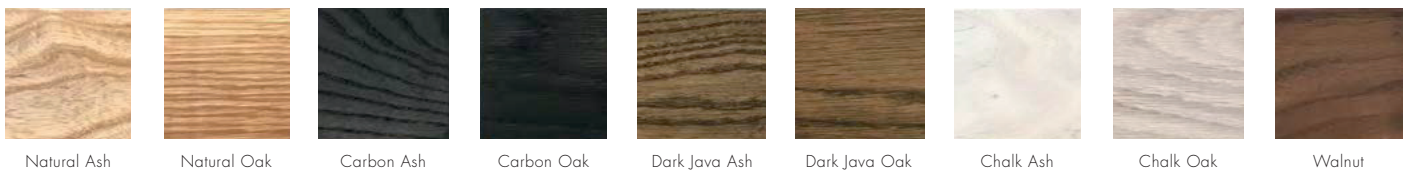

### LEATHER OPTIONS | COM AVAILABLE

### WOOD OPTIONS

### DESCRIPTION

Upholstered | Ash / Oak / Walnut Frame Options

### DISCLAIMERS:

**METALS** - All raw metals; brass, copper, mild steel in their respective finishes are unsealed. Metals in a raw, natural and unsealed state will oxidise and change in colour and tone. This is a completely natural process, therefore all our metal finishes will need to be maintained with an appropriate wax/crème, the application of which will build up a natural sealant over time. **Ferrogain**: a lightly textured matte paint finish.