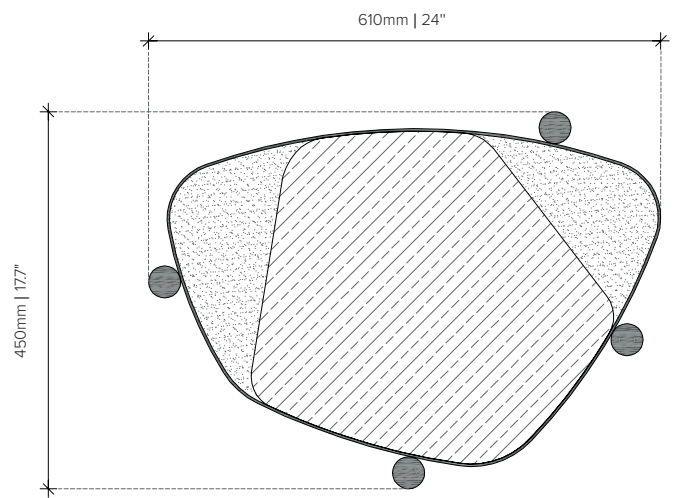

OKHA

BIJOU BLACK | Side Table

DESIGNED BY OKHA

METAL OPTIONS

Mild Steel

MARBLE OPTIONS

Nero
Marquina (1)

Verde
Guatemala (1)

DESCRIPTION

Patinated Blue Black Mild Steel Frame | Clear / Grey / Bronze Glass Insert / Marble Insert Options

DIMENSIONS

610W x 450D x 580H mm | 24W x 17.6D x 22.8H in