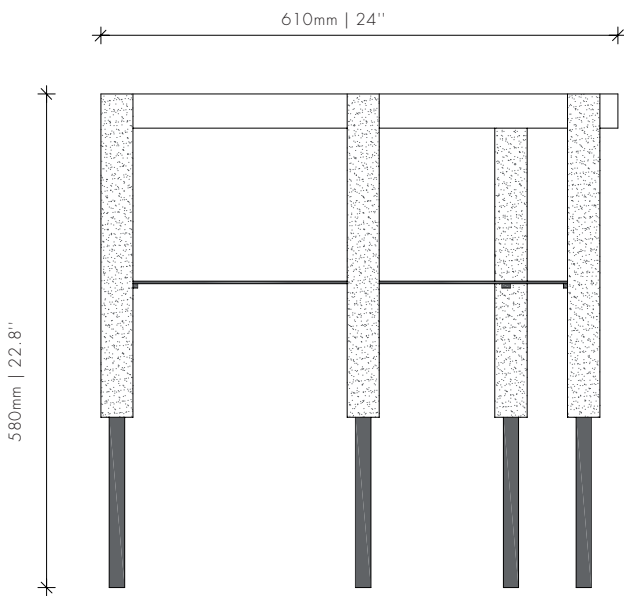

OKHA

BIJOU BLACK | Side Table

DESIGNED BY OKHA

METAL OPTIONS

Mild Steel

MARBLE OPTIONS

Nero
Marquina (1)

Verde
Guatemala (1)

DESCRIPTION

Patinated Blue Black Mild Steel Frame | Clear / Grey / Bronze Glass Insert / Marble Insert Options

DIMENSIONS

610W x 450D x 580H mm | 24W x 17.6D x 22.8H in