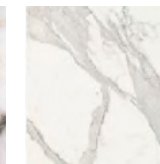

WOOD OPTIONS

Natural Ash

Natural Oak

Carbon Ash

Carbon Oak

Dark Java Ash

Dark Java Oak

Chalk Ash

Chalk Oak

Walnut

MARBLE OPTIONS

Nero
Marquina (1)

Verde
Guatemala (1)

Carrara (2)

Crema Rosa (2)

Rosso Levante (2)

Arabescato
Vagli (3)

Calacatta
Venato (3)

DESCRIPTION

Ash / Oak / Walnut Frame Options | Marble Top Options

DIMENSIONS

755W x 465D x 550H mm | 29.7W x 18.3D x 21.7H in

DISCLAIMERS:

MARBLE, STONE, GRANITE - Each slab of these natural materials vary in colour, tone, movement and veining; we find these variances an inherent and valuable part of the natural beauty of stone, no two pieces are the same making each OKHA design a unique, characterful piece and that each product will be different from the next. We choose materials individually, taking full advantage of their natural imperfections and individual qualities