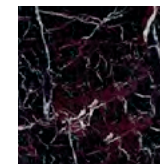

WOOD OPTIONS

Natural Ash

Natural Oak

Carbon Ash

Carbon Oak

Dark Java Ash

Dark Java Oak

Chalk Ash

Chalk Oak

Walnut

MARBLE OPTIONS

Nero
Marquina (1)

Verde
Guatemala (1)

Carrara (2)

Crema Rosa (2)

Rosso Levante (2)

Arabescato
Vagli (3)

Calacatta
Venato (3)

DESCRIPTION

Ash / Oak / Walnut Frame Options | Marble Top Options

DIMENSIONS

755W x 465D x 550H mm | 29.7W x 18.3D x 21.7H in

DISCLAIMERS:

MARBLE, STONE, GRANITE - Each slab of these natural materials vary in colour, tone, movement and veining; we find these variances an inherent and valuable part of the natural beauty of stone, no two pieces are the same making each OKHA design a unique, characterful piece and that each product will be different from the next. We choose materials individually, taking full advantage of their natural imperfections and individual qualities