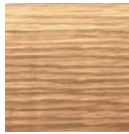

WOOD OPTIONS

Natural Ash

Natural Oak

Carbon Ash

Carbon Oak

Dark Java Ash

Dark Java Oak

Chalk Ash

Chalk Oak

Walnut

MARBLE OPTIONS

Nero
Marquina (1)

Verde
Guatemala (1)

Carrara (2)

Crema Rosa (2)

Rosso Levante (2)

Arabescato
Vagli (3)

Calacatta
Venato (3)

DESCRIPTION

Ash / Oak / Walnut Frame Options | Marble Top Options

DIMENSIONS

755W x 465D x 550H mm | 29.7W x 18.3D x 21.7H in

DISCLAIMERS:

MARBLE, STONE, GRANITE - Each slab of these natural materials vary in colour, tone, movement and veining; we find these variances an inherent and valuable part of the natural beauty of stone, no two pieces are the same making each OKHA design a unique, characterful piece and that each product will be different from the next. We choose materials individually, taking full advantage of their natural imperfections and individual qualities

TIMBER - Different textures, grains, colouration and densities are all natural characteristics of timbers. We find these variances an inherent and valuable part of the natural beauty of wood, no two pieces are the same making each OKHA design a unique, characterful piece and each product will be different from the next. Timber movement will also occur as this is a natural product.