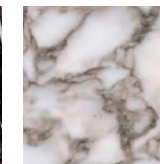

WOOD OPTIONS

Natural Ash

Natural Oak

Carbon Ash

Carbon Oak

Dark Java Ash

Dark Java Oak

Chalk Ash

Chalk Oak

Walnut

MARBLE OPTIONS

Nero
Marquina (1)

Verde
Guatemala (1)

Carrara (2)

Crema Rosa (2)

Rosso Levante (2)

Arabescato
Vagli (3)

Calacatta
Venato (3)

DESCRIPTION

Ash / Oak / Walnut Frame Options | Marble Top Options

DIMENSIONS

755W x 465D x 550H mm | 29.7W x 18.3D x 21.7H in

DISCLAIMERS:

MARBLE, STONE, GRANITE - Each slab of these natural materials vary in colour, tone, movement and veining; we find these variances an inherent and valuable part of the natural beauty of stone, no two pieces are the same making each OKHA design a unique, characterful piece and that each product will be different from the next. We choose materials individually, taking full advantage of their natural imperfections and individual qualities

TIMBER - Different textures, grains, colouration and densities are all natural characteristics of timbers. We find these variances an inherent and valuable part of the natural beauty of wood, no two pieces are the same making each OKHA design a unique, characterful piece and each product will be different from the next. Timber movement will also occur as this is a natural product.