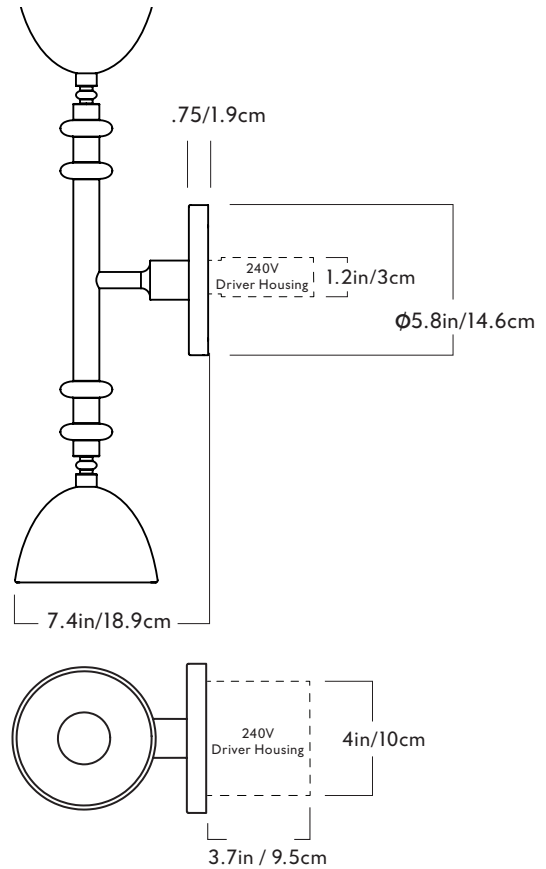

Weight
 14.7lb/6.6kg

Canopy
 12-inch round in matching wood finish

Materials
 White Oak, Bone China, Brass, Opal Glass

Ceiling Slope
 0° mounting slope.
 Up to 90° variable hang-straight available upon request.

240V Illumination
 Integrated LED
 Wattage: 40W
 Lumens: 3,000 Lumens est.
 Color Temperature: 2700 K, 90+ CRI
 LED Lifetime: 50,000 Hours est.
 Dimming: ELV or 0-10V

Dimensions
 L 42in/106.7cm x W 5.5in/14cm x
 H 43in/109.2cm

Canopy
 12-inch round in matching wood finish

Weight
 12.2lb/5.5kg

Ceiling Slope
 0° mounting slope.
 Up to 90° variable hang-straight
 available upon request.

Materials
 White Oak, Bone China, Brass,
 Opal Glass

Del Playa

Series
 Del Playa

Product
 Sconce - Double Arm

Dimensions
 H 23.2in/58.8cm x W 5.5in/14cm x
 D 7.4in/18.9cm

Weight
 2.6lb/1.2kg

Materials
 White Oak, Bone China, Brass,
 Opal Glass

Sconce - Double Arm