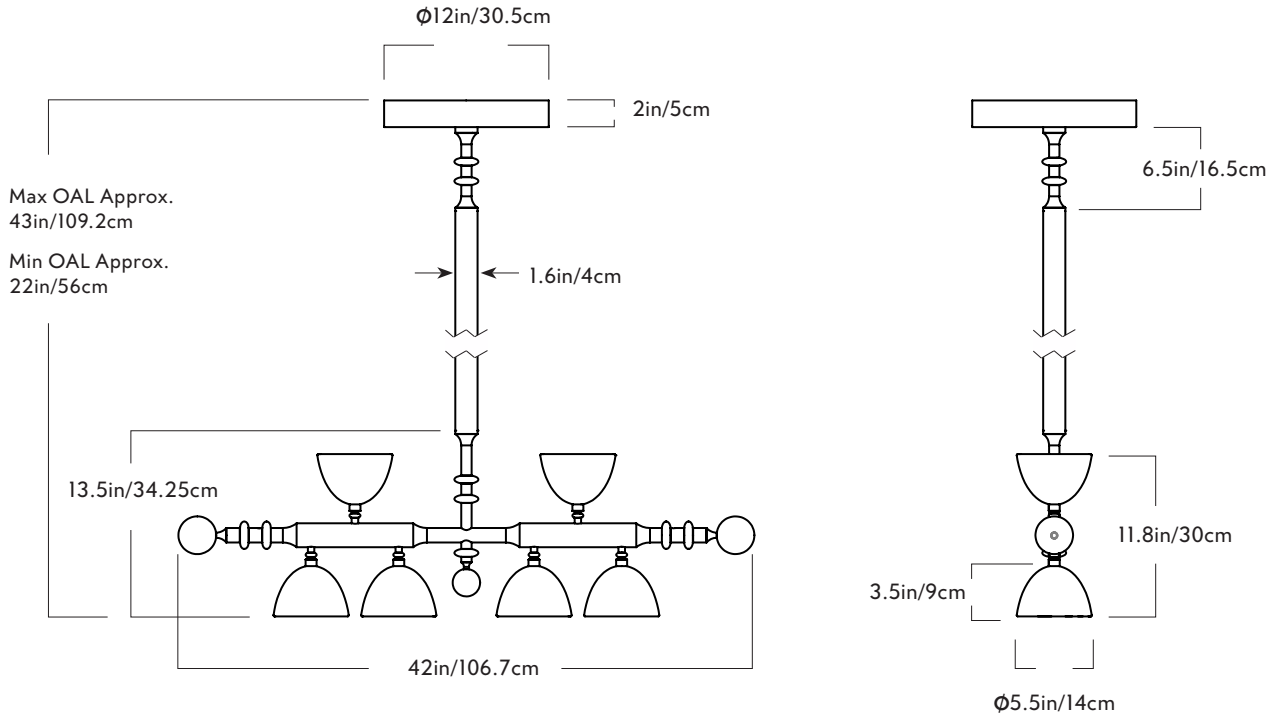

Product
 Chandelier - Four Arm Pendant

Suspension
 1-1/2-inch wood stem in matching wood finish. 35-inch length included with lamp. 72-inch length available for additional cost. Stem length can be adjusted on site.

Weight
 14.7lb/6.6kg

Canopy
 12-inch round in matching wood finish

Materials
 White Oak, Bone China, Brass, Opal Glass

Ceiling Slope
 0° mounting slope.
 Up to 90° variable hang-straight available upon request.

Driver location
 Driver located in the canopy

Certifications
 UL, cUL (120V)
 CE, (240V)

Fixture Mounting
 Designed to be mounted on standard 4in. Electrical Box.
 Two #8-32 screws included.
 Additional mounting hardware provided for 240V versions.

Del Playa

Series
 Del Playa

Product
 Sconce - Double Arm

Dimensions
 H 23.2in/58.8cm x W 5.5in/14cm x
 D 7.4in/18.9cm

Weight
 2.6lb/1.2kg

Materials
 White Oak, Bone China, Brass,
 Opal Glass

Sconce - Double Arm