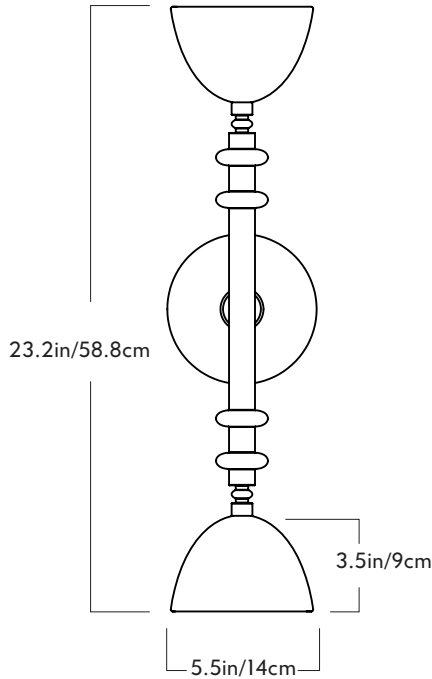

Weight
 14.7lb/6.6kg

Canopy
 12-inch round in matching wood finish

Materials
 White Oak, Bone China, Brass, Opal Glass

Ceiling Slope
 0° mounting slope.
 Up to 90° variable hang-straight available upon request.

Product
 Chandelier - Two Arm Pendant

Suspension
 1-1/2-inch wood stem in matching wood finish. 35-inch length included with lamp. 72-inch length available for additional cost. Stem length can be adjusted on site.

Canopy
 12-inch round in matching wood finish

Weight
 12.2lb/5.5kg

Ceiling Slope
 0° mounting slope.
 Up to 90° variable hang-straight
 available upon request.

Materials
 White Oak, Bone China, Brass,
 Opal Glass

Del Playa

Series
 Del Playa

Product
 Sconce - Double Arm

Dimensions
 H 23.2in/58.8cm x W 5.5in/14cm x
 D 7.4in/18.9cm

Weight
 2.6lb/1.2kg

Materials
 White Oak, Bone China, Brass,
 Opal Glass

Sconce - Double Arm