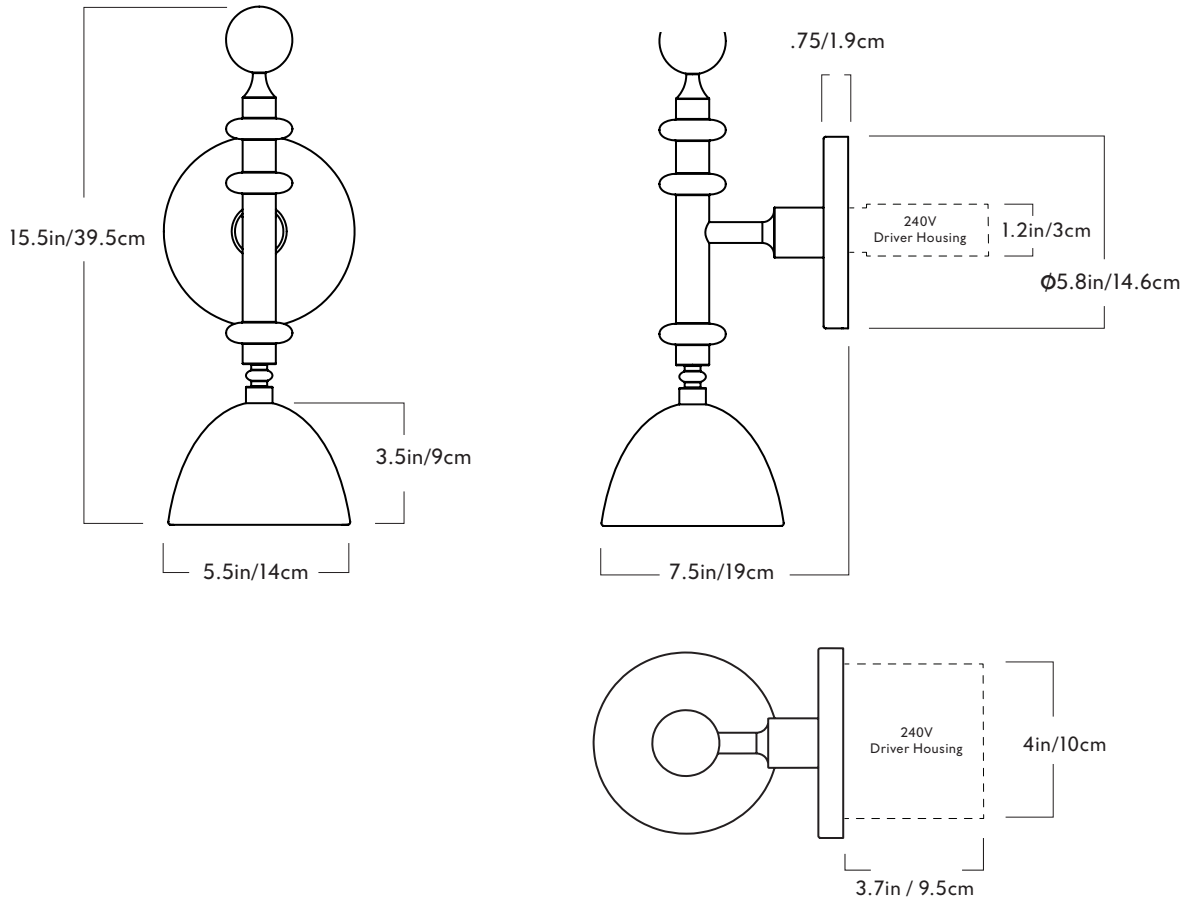

Roll & Hill

twentieth
sales@twentieth.net
323.904.1200
www.twentieth.net

Del Playa

Series
Del Playa

Product
Sconce - Single Arm

Dimensions
H 15.5in/39.5cm x W 5.5in/14cm x
D 7.5in/19cm

Weight
1.8lb/.8kg

Materials
White Oak, Bone China, Brass,
Opal Glass

Sconce - Single Arm

Finishes
Oil rubbed

Back Plate
5-3/4-inch round in matching
wood finish

Driver location
120V: Driver to be installed in the wall
Electrical Box. Driver dimension are
L 3.30in / 8.4cm x W 1.57in / 4.0cm x
H 0.99in / 2.5cm
240V: Driver in the 240V Driver Hous-
ing. Housing to be installed in the wall.

Certifications
UL, cUL (120V)
CE, (240V)

120V Illumination
Integrated LED
Wattage: 8W
Lumens: 500 Lumens est.
Color Temperature: 2700 K, 90+ CRI
LED Lifetime: 50,000 Hours est.
Dimming: Triac and ELV

240V Illumination
Integrated LED
Wattage: 8W
Lumens: 500 Lumens est.
Color Temperature: 2700 K, 90+ CRI
LED Lifetime: 50,000 Hours est.
Dimming: ELV or 0-10V

Fixture Mounting
Designed to be mounted on standard
4in. Electrical Box.
Two #8-32 screws included.
Additional mounting hardware provided
for 240V versions.