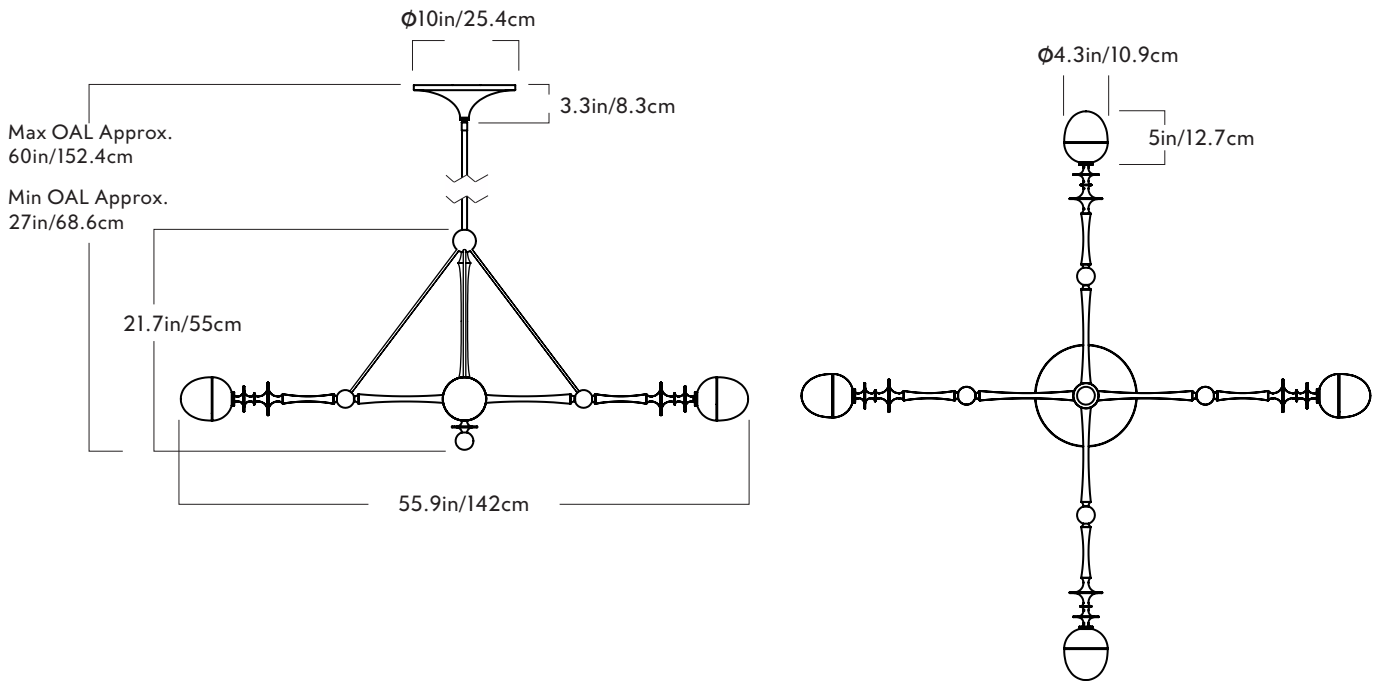

Rue Sala

Pendant - Four Arm Pendant

Series
Rue Sala

Finishes
Unlacquered brass

120V Illumination
Integrated LED
Wattage: 32W
Lumens: 2,000 Lumens est.
Color Temperature: 2700 K, 90+ CRI
LED Lifetime: 50,000 Hours est.
Dimming: Triac and ELV

Product
Chandelier - Four Arm Pendant

Glass Color
Clear

Dimensions
L 55.9in/142cm x W 55.9in/142cm x
H 36in/70.5cm

Suspension
1/2-inch aluminum stem in matching
metal finish. 35-inch length included
with lamp. 72-inch length available
for additional cost. Stem length can
be adjusted on site.

240V Illumination
Integrated LED
Wattage: 32W
Lumens: 2,000 Lumens est.
Color Temperature: 2700 K, 90+ CRI
LED Lifetime: 50,000 Hours est.
Dimming: ELV or 0-10V

Weight
25.8lb/11.7kg

Materials
Brass, Glass

Canopy
10-inch round in matching metal finish

Ceiling Slope
0° - 10° mounting slope.
Up to 90° variable hang-straight
available upon request.

Driver location
Driver located in the canopy

Certifications
UL, cUL (120V)
CE, (240V)

Fixture Mounting
Designed to be mounted on standard
4in. Electrical Box.
Two #8-32 screws included.
Additional mounting hardware provided
for 240V versions.