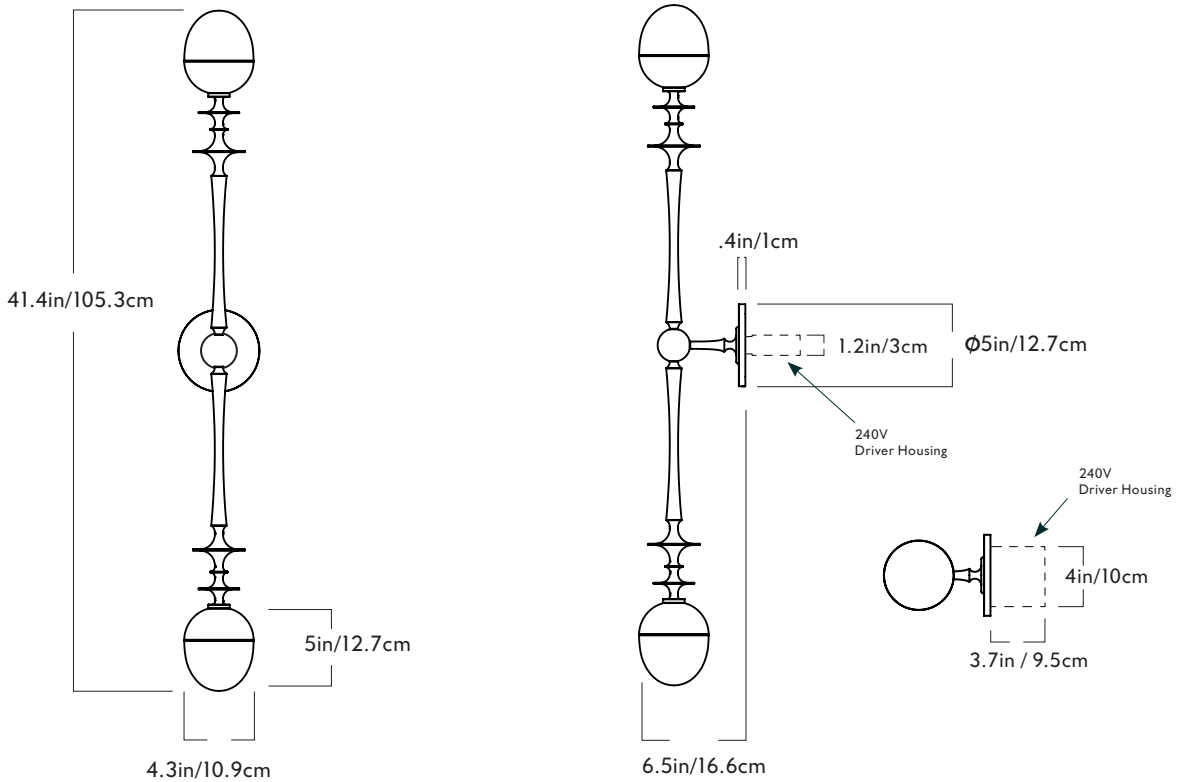

Dimensions
 L 55.9in/142cm x W 32.4in/82.4cm x
 H 36in/70.5cm

Suspension
 1/2-inch aluminum stem in matching
 metal finish. 35-inch length included
 with lamp. 72-inch length available
 for additional cost. Stem length can
 be adjusted on site.

Canopy

10-inch round in matching metal finish

Ceiling Slope

0° - 10° mounting slope.
 Up to 90° variable hang-straight available upon request.

Certifications

UL, cUL (120V)
 CE, (240V)

120V Illumination

Integrated LED
 Wattage: 16W
 Lumens: 1,000 Lumens est.
 Color Temperature: 2700 K, 90+ CRI
 LED Lifetime: 50,000 Hours est.
 Dimming: Triac and ELV

Fixture Mounting

Designed to be mounted on standard 4in. Electrical Box.
 Two #8-32 screws included.
 Additional mounting hardware provided for 240V versions.

Rue Sala

Series
 Rue Sala

Product
 Sconce - Double Arm

Dimensions
 H 41.4in/105.3cm x W 4.3in/10.9cm x
 D 6.5in/16.6cm

Weight
 8.6lb/3.9kg

Materials
 Brass, Glass

Sconce - Double Arm

Finishes
 Unlacquered brass

Glass Color
 Clear

Back Plate
 5-inch round in matching
 back plate finish