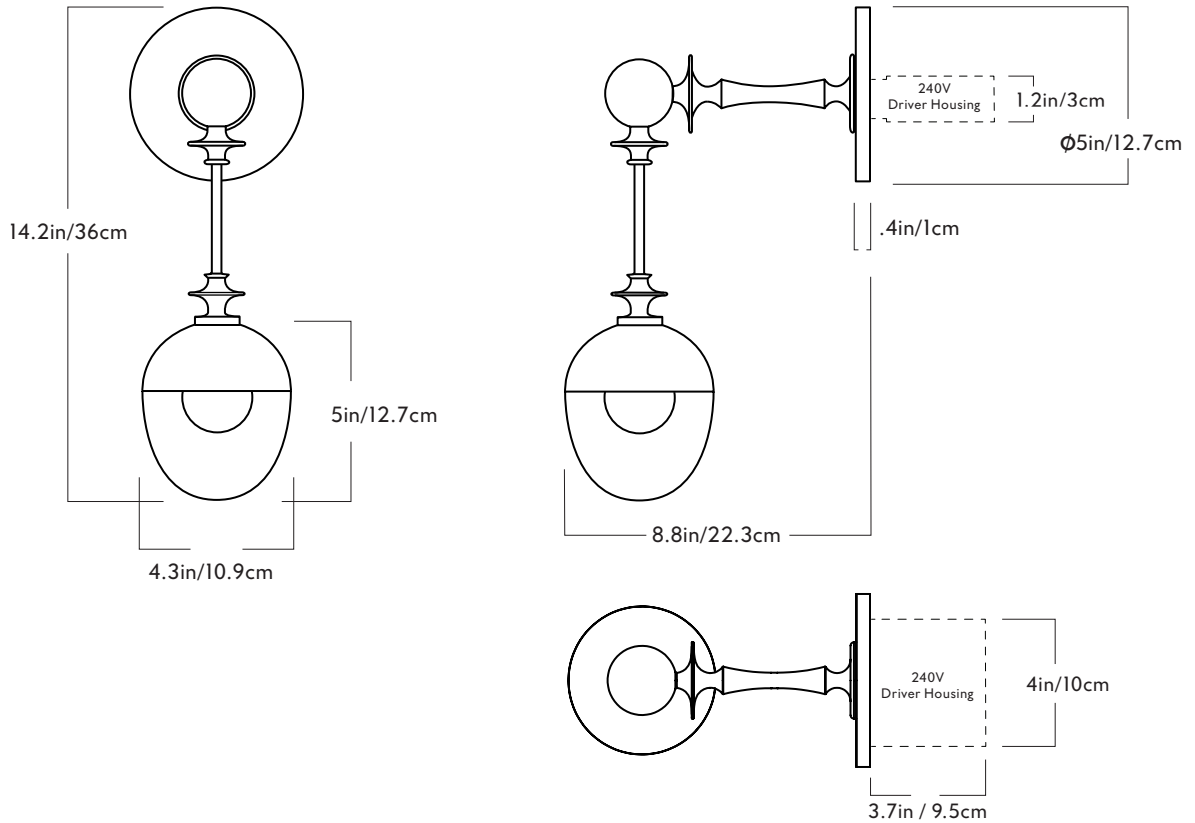

Roll & Hill

twentieth
sales@twentieth.net
323.904.1200
www.twentieth.net

Rue Sala

Series
Rue Sala

Product
Sconce - Corded

Dimensions
H 14.2in/36cm x W 4.3in/10.9cm x
D 8.8in/22.3cm

Weight
4.6lb/2kg

Materials
Brass, Glass

Sconce - Corded

Finishes
Unlacquered brass

Glass Color
Clear

Cord Color
Overbraided burgundy cotton

Back Plate
5-inch round in matching
back plate finish

Driver location
120V: Driver to be installed in the wall
Electrical Box. Driver dimension are
L 3.30in / 8.4cm x W 1.57in / 4.0cm x
H 0.99in / 2.5cm
240V: Driver in the 240V Driver Hous-
ing. Housing to be installed in the wall.

Certifications
UL, cUL (120V)
CE, (240V)

120V Illumination
Integrated LED
Wattage: 8W
Lumens: 500 Lumens est.
Color Temperature: 2700 K, 90+ CRI
LED Lifetime: 50,000 Hours est.
Dimming: Triac and ELV

240V Illumination
Integrated LED
Wattage: 8W
Lumens: 500 Lumens est.
Color Temperature: 2700 K, 90+ CRI
LED Lifetime: 50,000 Hours est.
Dimming: ELV or 0-10V

Fixture Mounting
Designed to be mounted on standard
4in. Electrical Box.
Two #8-32 screws included.
Additional mounting hardware provided
for 240V versions.