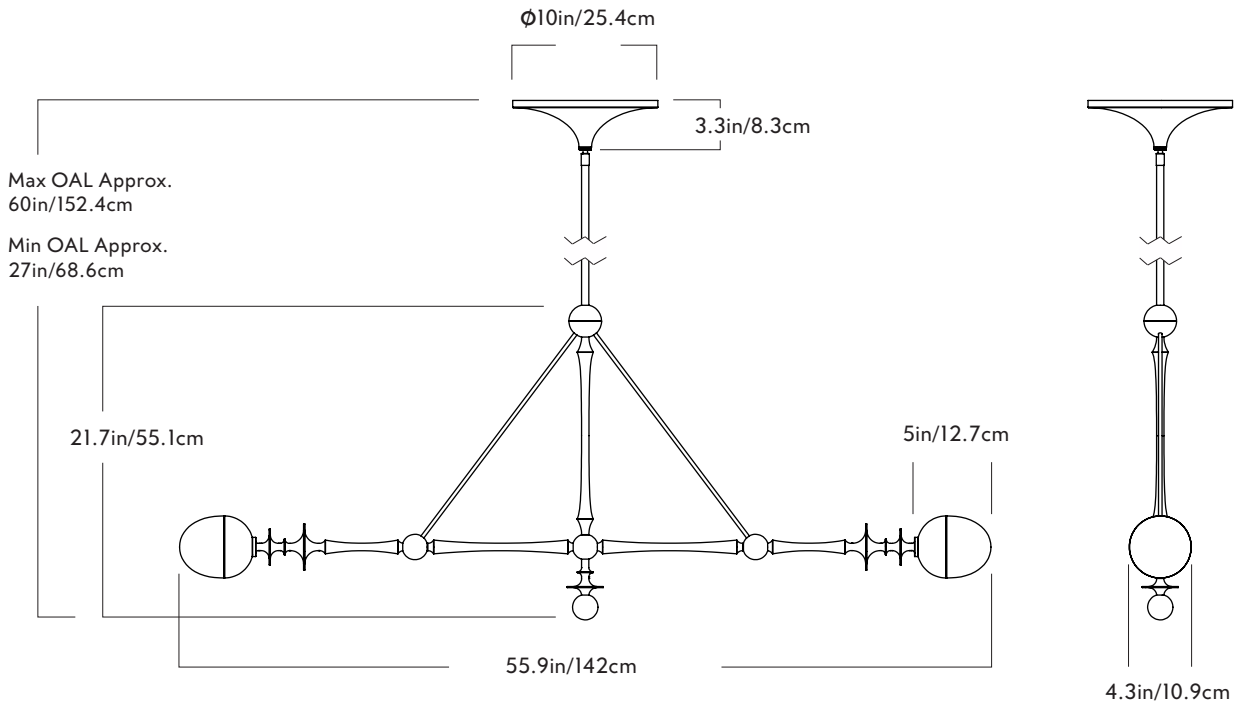

Rue Sala

Chandelier - Two Arm Pendant

Series

Rue Sala

Product

Chandelier - Two Arm Pendant

Dimensions

L 55.9in/142cm x W 4.3in/10.9cm x
H 36in/70.5cm

Weight

16.5lb/7.5kg

Materials

Brass, Glass

Finishes

Unlacquered brass

Glass Color

Clear

Suspension

1/2-inch aluminum stem in matching metal finish. 35-inch length included with lamp. 72-inch length available for additional cost. Stem length can be adjusted on site.

Canopy

10-inch round in matching metal finish

Ceiling Slope

0° - 10° mounting slope.
Up to 90° variable hang-straight available upon request.

Certifications

UL, cUL (120V)
CE, (240V)

120V Illumination

Integrated LED
Wattage: 16W
Lumens: 1,000 Lumens est.
Color Temperature: 2700 K, 90+ CRI
LED Lifetime: 50,000 Hours est.
Dimming: Triac and ELV

240V Illumination

Integrated LED
Wattage: 16W
Lumens: 1,000 Lumens est.
Color Temperature: 2700 K, 90+ CRI
LED Lifetime: 50,000 Hours est.
Dimming: ELV or 0-10V

Driver location

Driver located in the canopy

Fixture Mounting

Designed to be mounted on standard 4in. Electrical Box.
Two #8-32 screws included.
Additional mounting hardware provided for 240V versions.