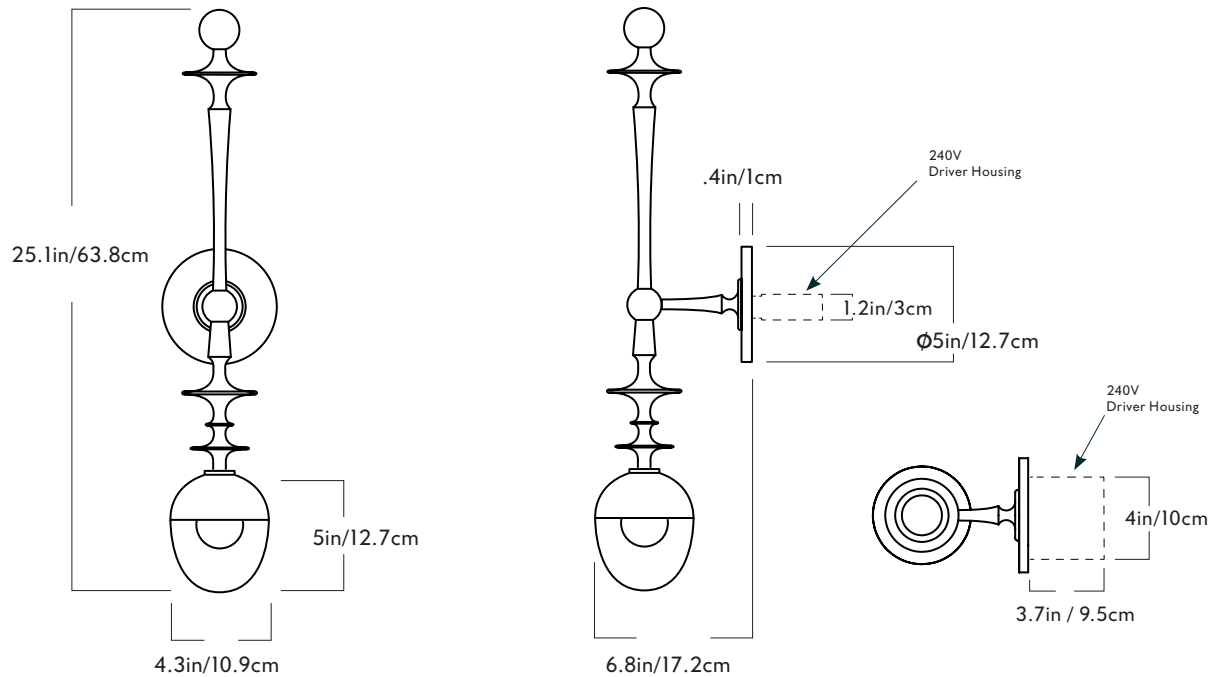

Rue Sala

Series
Rue Sala

Product
Sconce - Single Arm

Dimensions
H 25in/63.8cm x W 4.3in/10.9cm x
D 6.8in/17.2cm

Weight
6.6lb/3kg

Materials
Brass, Glass

Sconce - Single Arm

Finishes
Unlacquered brass

Glass Color
Clear

Back Plate
5-inch round in matching
back plate finish

Driver location
120V: Driver to be installed in the wall
Electrical Box. Driver dimension are
L 3.30in / 8.4cm x W 1.57in / 4.0cm x
H 0.99in / 2.5cm
240V: Driver in the 240V Driver Hous-
ing. Housing to be installed in the wall.

Certifications
UL, cUL (120V)
CE, (240V)

120V Illumination
Integrated LED
Wattage: 8W
Lumens: 500 Lumens est.
Color Temperature: 2700 K, 90+ CRI
LED Lifetime: 50,000 Hours est.
Dimming: Triac and ELV

240V Illumination
Integrated LED
Wattage: 8W
Lumens: 500 Lumens est.
Color Temperature: 2700 K, 90+ CRI
LED Lifetime: 50,000 Hours est.
Dimming: ELV or 0-10V

Fixture Mounting
Designed to be mounted on standard
4in. Electrical Box.
Two #8-32 screws included.
Additional mounting hardware provided
for 240V versions.