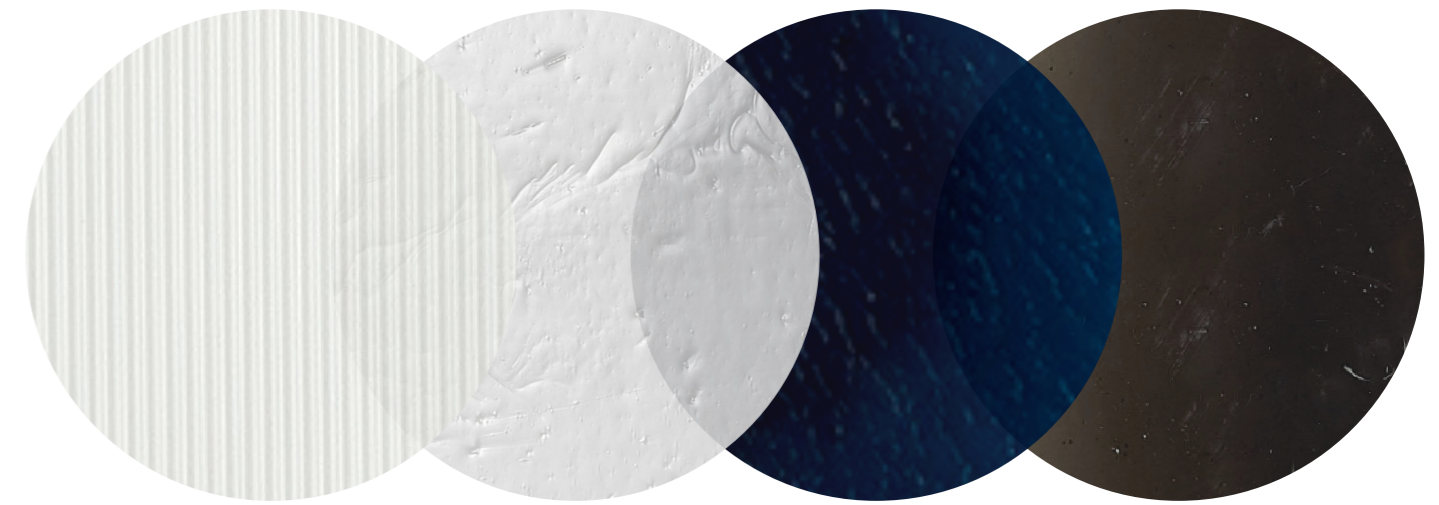

NEBULAE WALL LIGHT

G-FLT
FLUTED CLEAR
TEXTURED GLASS

G-PWH
PEARL WHITE
TEXTURED GLASS

G-RPL
RIPPLED BLUE
TEXTURED GLASS

G-BBL
BUBBLED BLACK
TEXTURED GLASS

The Nebulae Wall Light's disks are available in four different textured glass options, each creating a unique light dispersion.

A-CHM
CHAMPAGNE ANODISED
ALUMINIUM

A-BLK
BLACK
ANODISED ALUMINIUM

The central bolt and wall canopy of each Nebulae Wall Light is finished to either anodised champagne or anodised black.