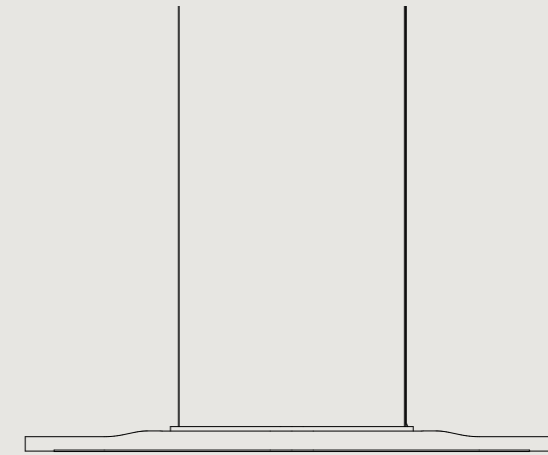

IMAGE /

ABOVE- TOP HIGHLIGHT IN CHAMPAGNE ANODISED ALUMINIUM WITH AMERICAN WALNUT TIMBER
LEFT- DETAIL OF BOTTOM HIGHLIGHT WITH LIGHTSOURCE NON-ILLUMINATED

ARBOUR LINEAR PENDANT

ALPS-H-XXX
L 1850MM / L 72.8"
DISTANCE BETWEEN WIRES 782MM / 30.8"

ALPL-H-XXX
L 2200MM / L 86"
DISTANCE BETWEEN WIRES 982MM / 38.6"

TECHNICAL ARBOUR LINEAR PENDANT

AVAILABLE FINISHES

TIMBER

ROCK
MAPLE

AMERICAN
WALNUT

AMERICAN
OAK

METAL COMPONENTS