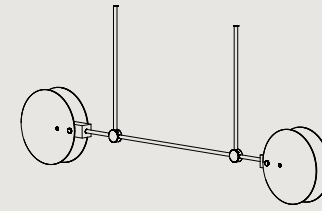

NC22
L 1660MM W 87MM H 300MM[^]
L 65" W 3.4" H 12"[^]
CEILING CANOPY SPACING L 678MM / 26.7"