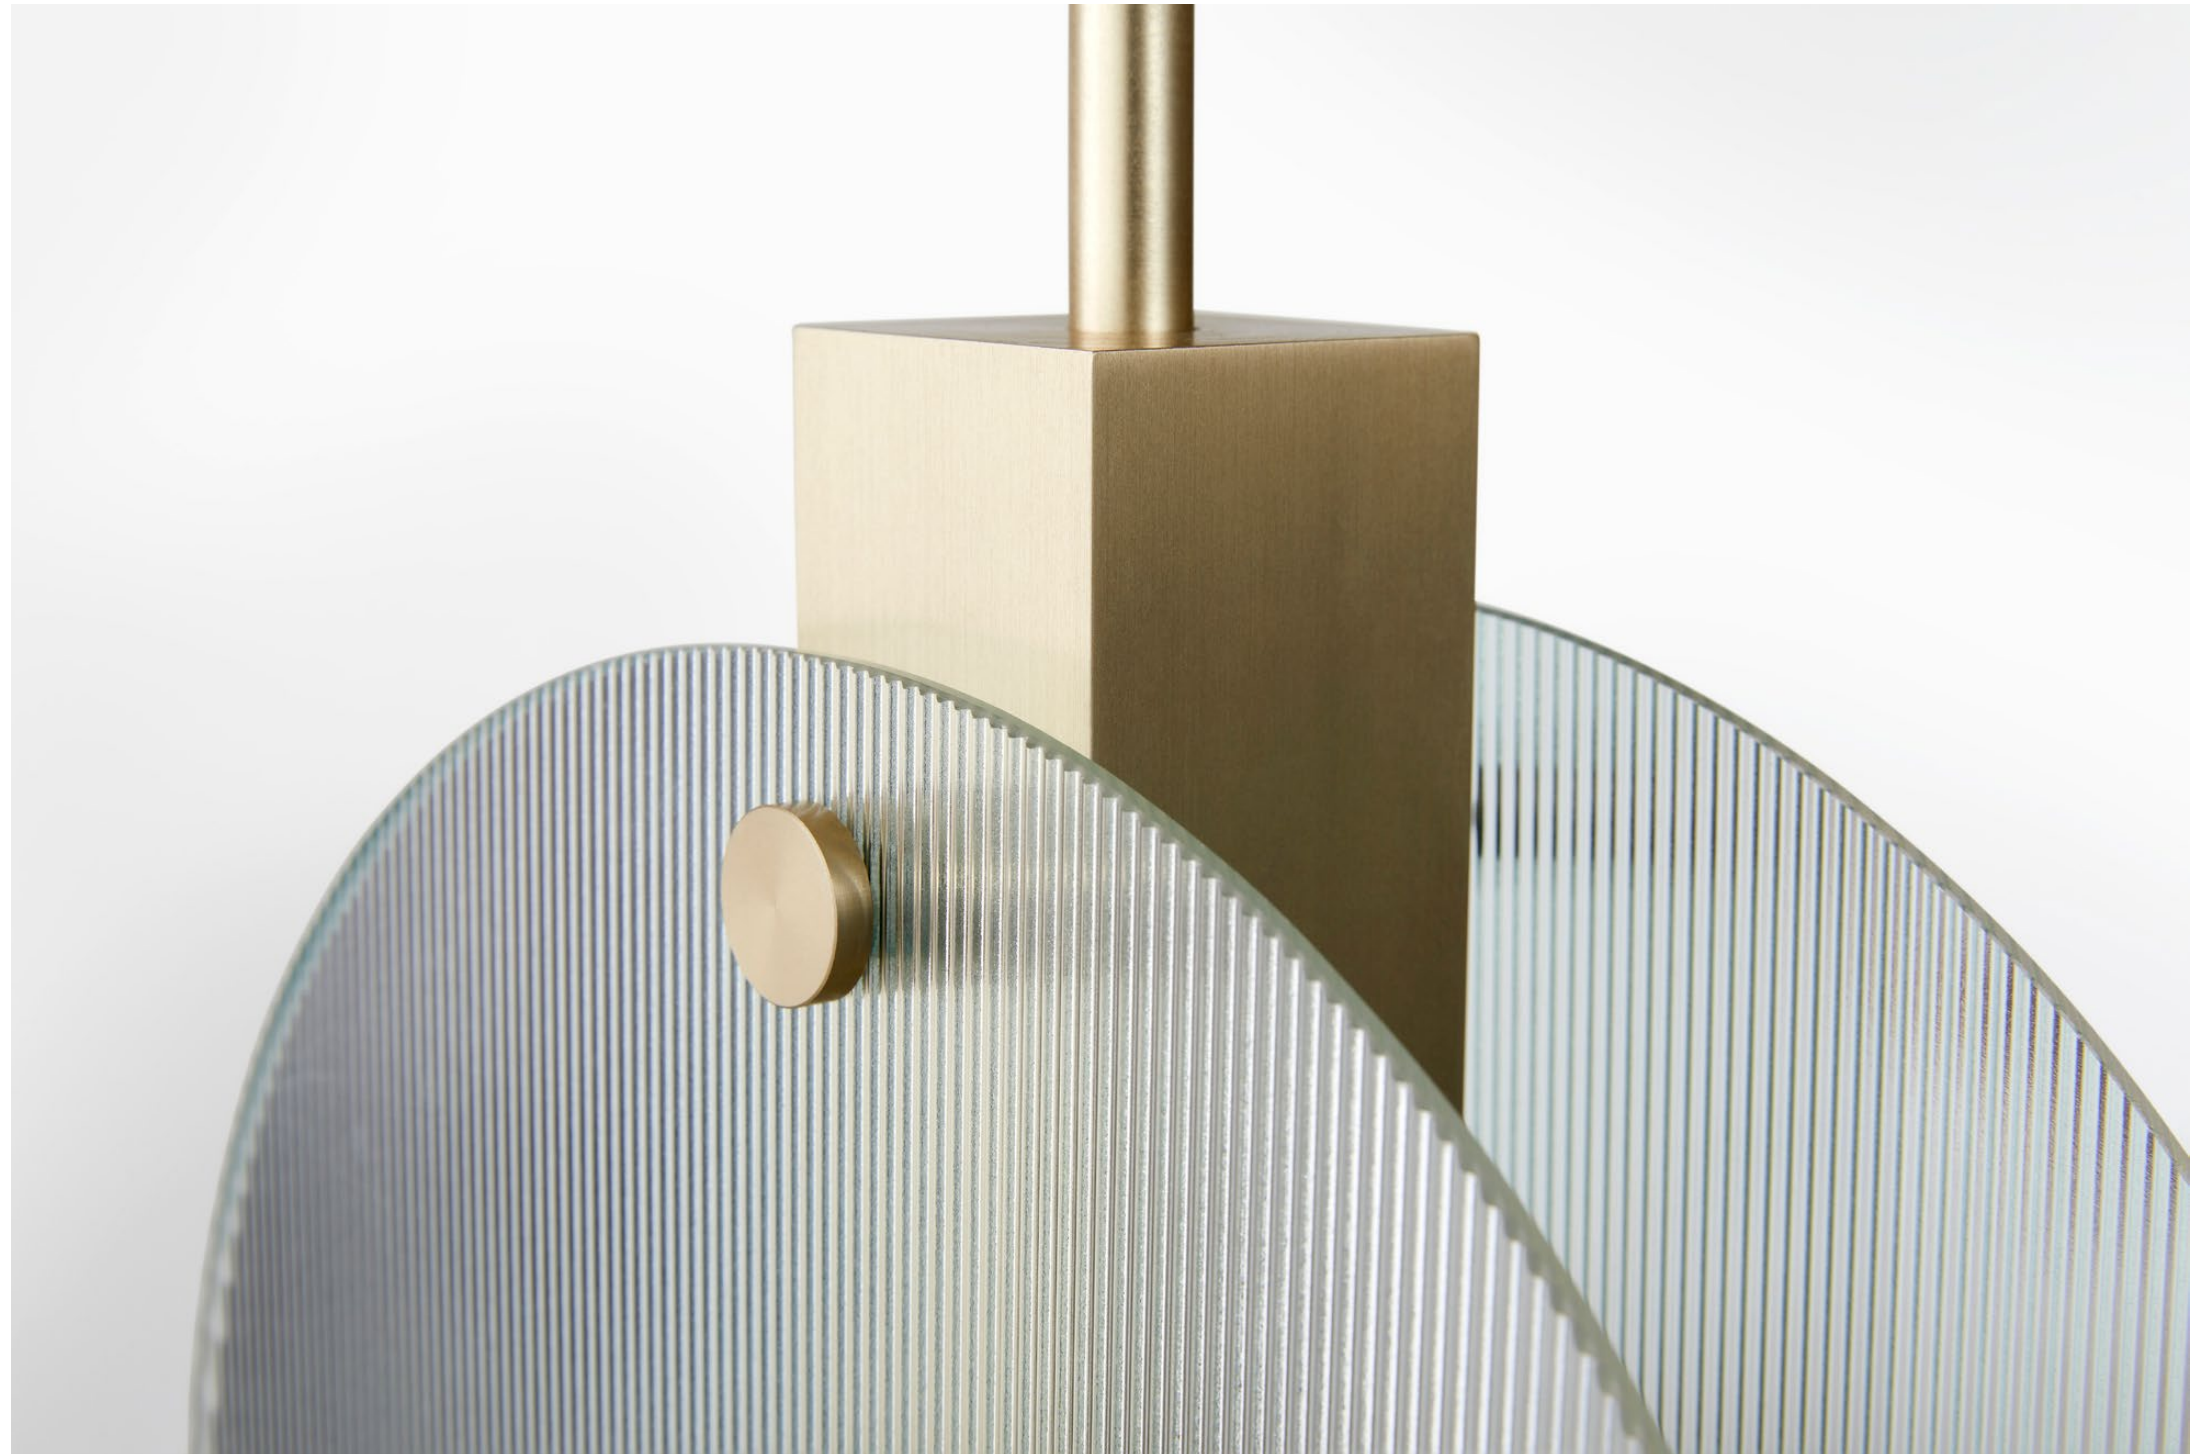

NEBULAE WALL LIGHT

NW
Ø 300MM D 58MM
Ø 12" D 2.5"

twentieth
www.twentieth.net
sales@twentieth.net
323.904.1200

IMAGE /

NC11 CORDED WHITE CHAMPAGNE / FLUTED CLEAR DETAIL

twentieth
www.twentieth.net
sales@twentieth.net
323.904.1200