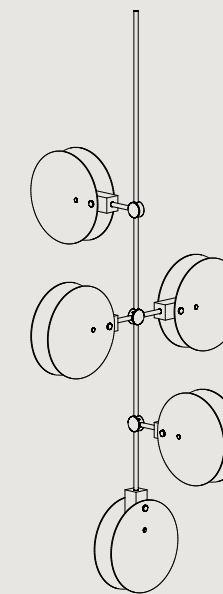

NC15 OFFSET
L 870MM W 870MM H 1400MM[^]
L 34" W 34" H 55" [^]

[^] HANG HEIGHT NEEDS TO BE CONFIRMED PRIOR TO PRODUCTION
H INDICATES MINIMUM DROP HEIGHT (CEILING TO BOTTOM OF GLASS)