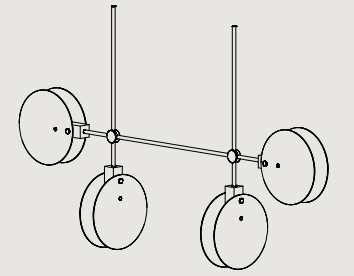

[^] HANG HEIGHT NEEDS TO BE CONFIRMED PRIOR TO PRODUCTION
 H INDICATES MINIMUM DROP HEIGHT (CEILING TO BOTTOM OF GLASS)

twentieth
www.twentieth.net
sales@twentieth.net
323.904.1200

twentieth
www.twentieth.net
sales@twentieth.net
323.904.1200

IMAGE /

ABOVE / NC23 BLACK/TEXTURED BLACK DETAIL
LEFT / NC23 BLACK/TEXTURED BLACK

NEBULAE HORIZONTAL CHANDELIER

NC22
 L 1660MM W 87MM H 300MM[^]
 L 65" W 3.4" H 12"[^]
 CEILING CANOPY SPACING L 678MM / 26.7"

NC23
 L 1660MM W 300MM H 600MM[^]
 L 65" W 12" H 24"[^]
 CEILING CANOPY SPACING L 678MM / 26.7"

NC24
 L 1660MM W 300MM H 600MM[^]
 L 65" W 12" H 24"[^]
 CEILING CANOPY SPACING L 678MM / 26.7"

NC34
 L 1660MM W 1660MM H 600MM[^]
 L 65" W 65" H 24"[^]
 CEILING CANOPY SPACING L 678MM / 26.7"