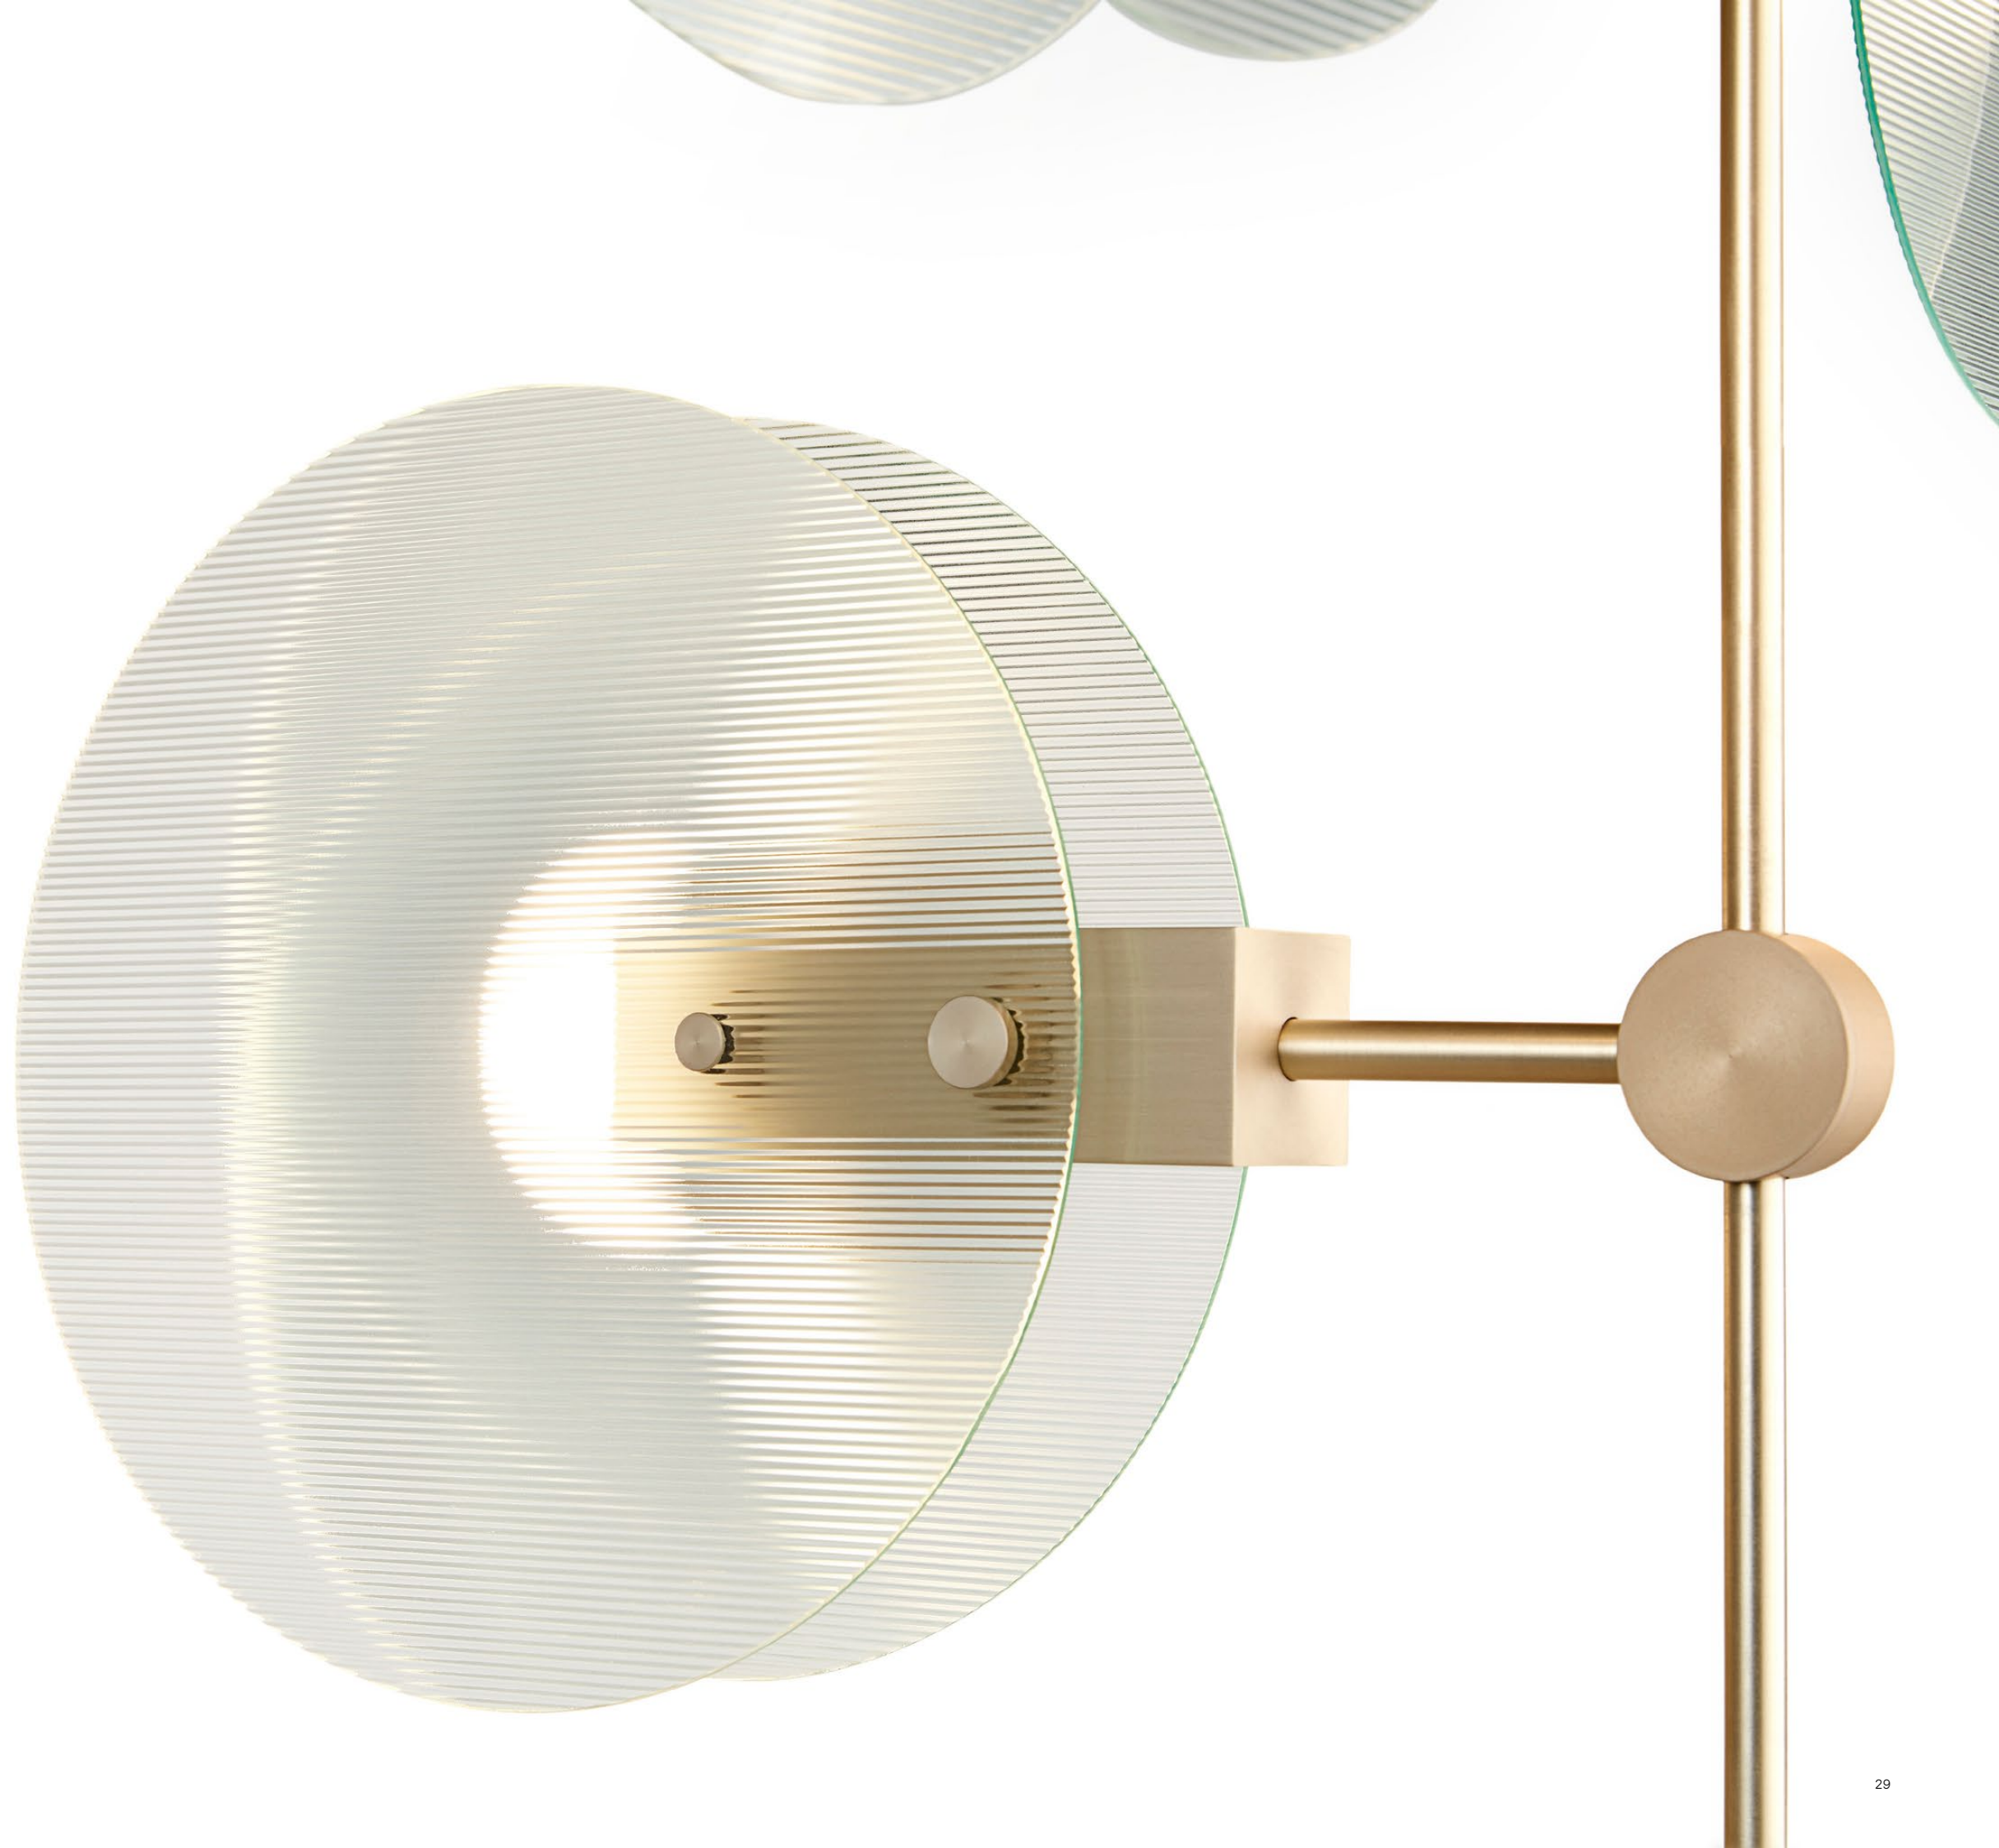

twentieth
www.twentieth.net
sales@twentieth.net
323.904.1200