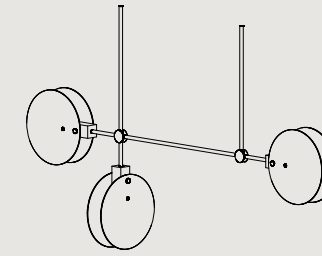

NC23
L 1660MM W 300MM H 600MM[^]
L 65" W 12" H 24"[^]
CEILING CANOPY SPACING L 678MM / 26.7"