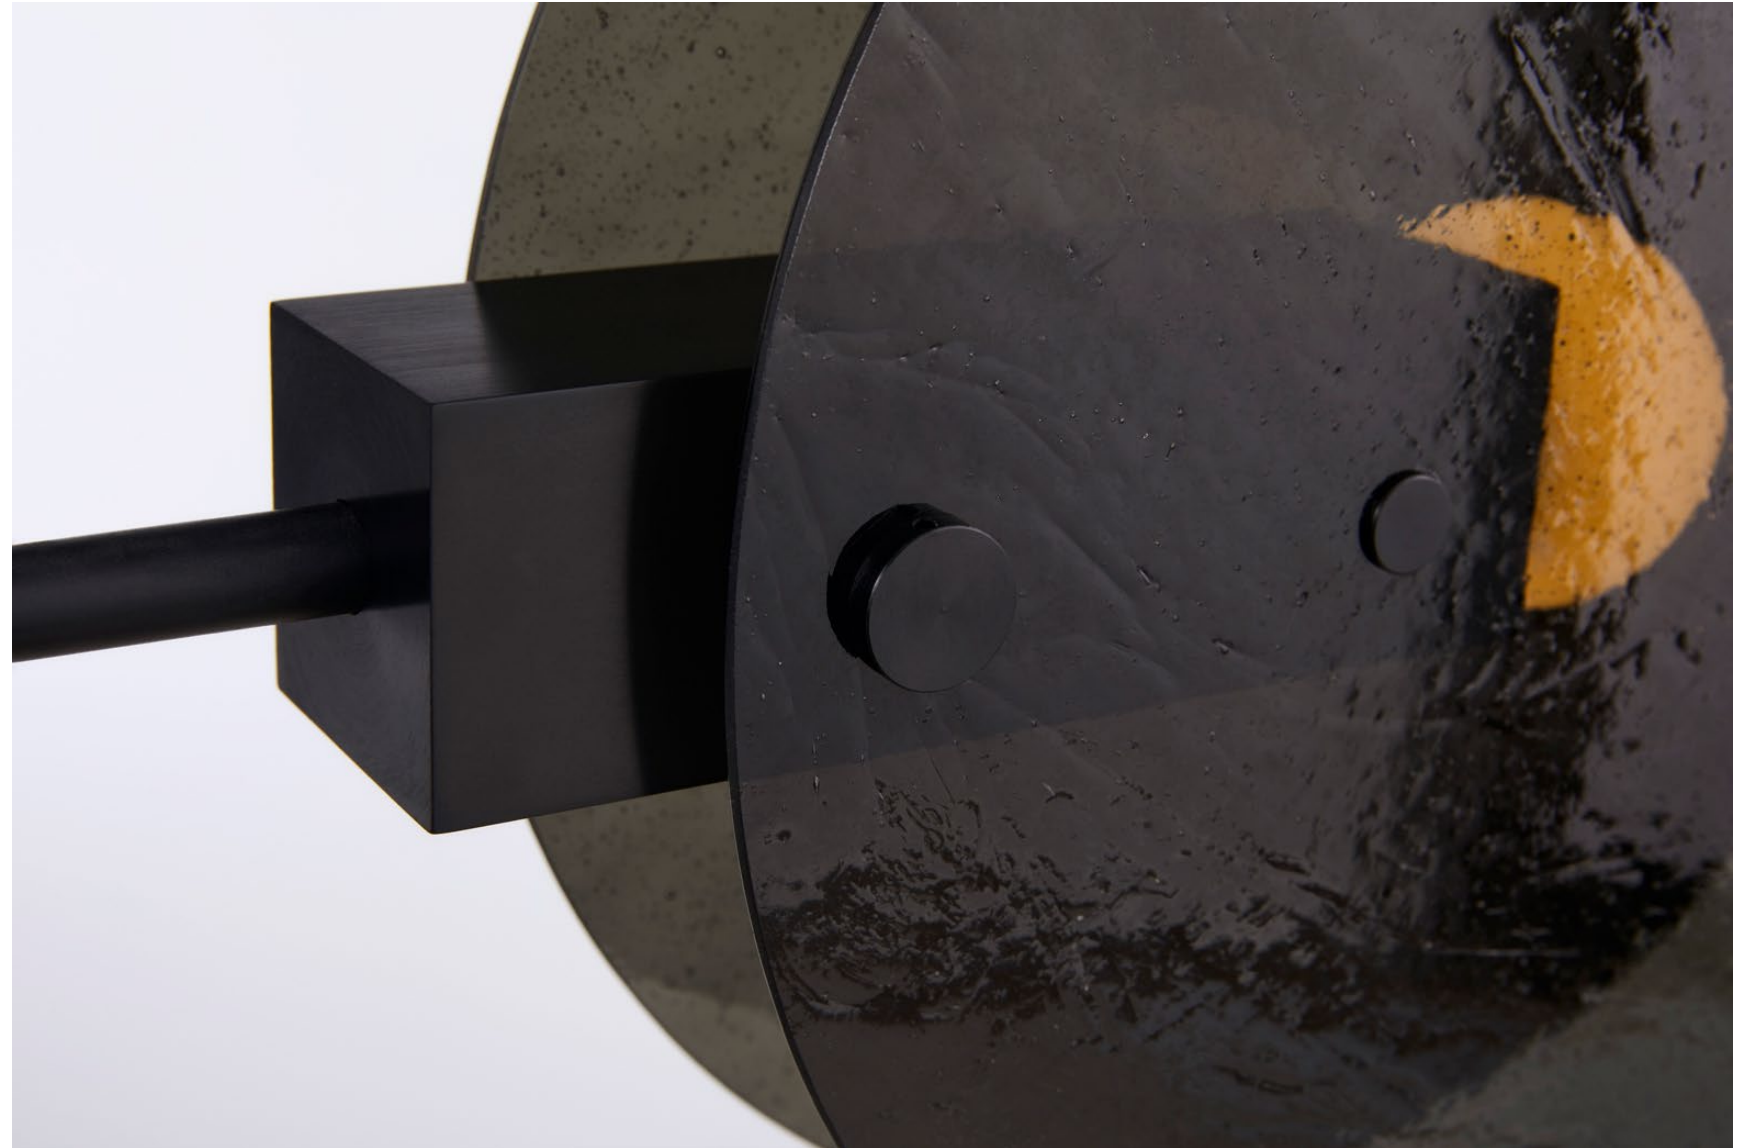

[^] HANG HEIGHT NEEDS TO BE CONFIRMED PRIOR TO PRODUCTION
 H INDICATES MINIMUM DROP HEIGHT (CEILING TO BOTTOM OF GLASS)

twentieth
www.twentieth.net
sales@twentieth.net
323.904.1200

twentieth
www.twentieth.net
sales@twentieth.net
323.904.1200