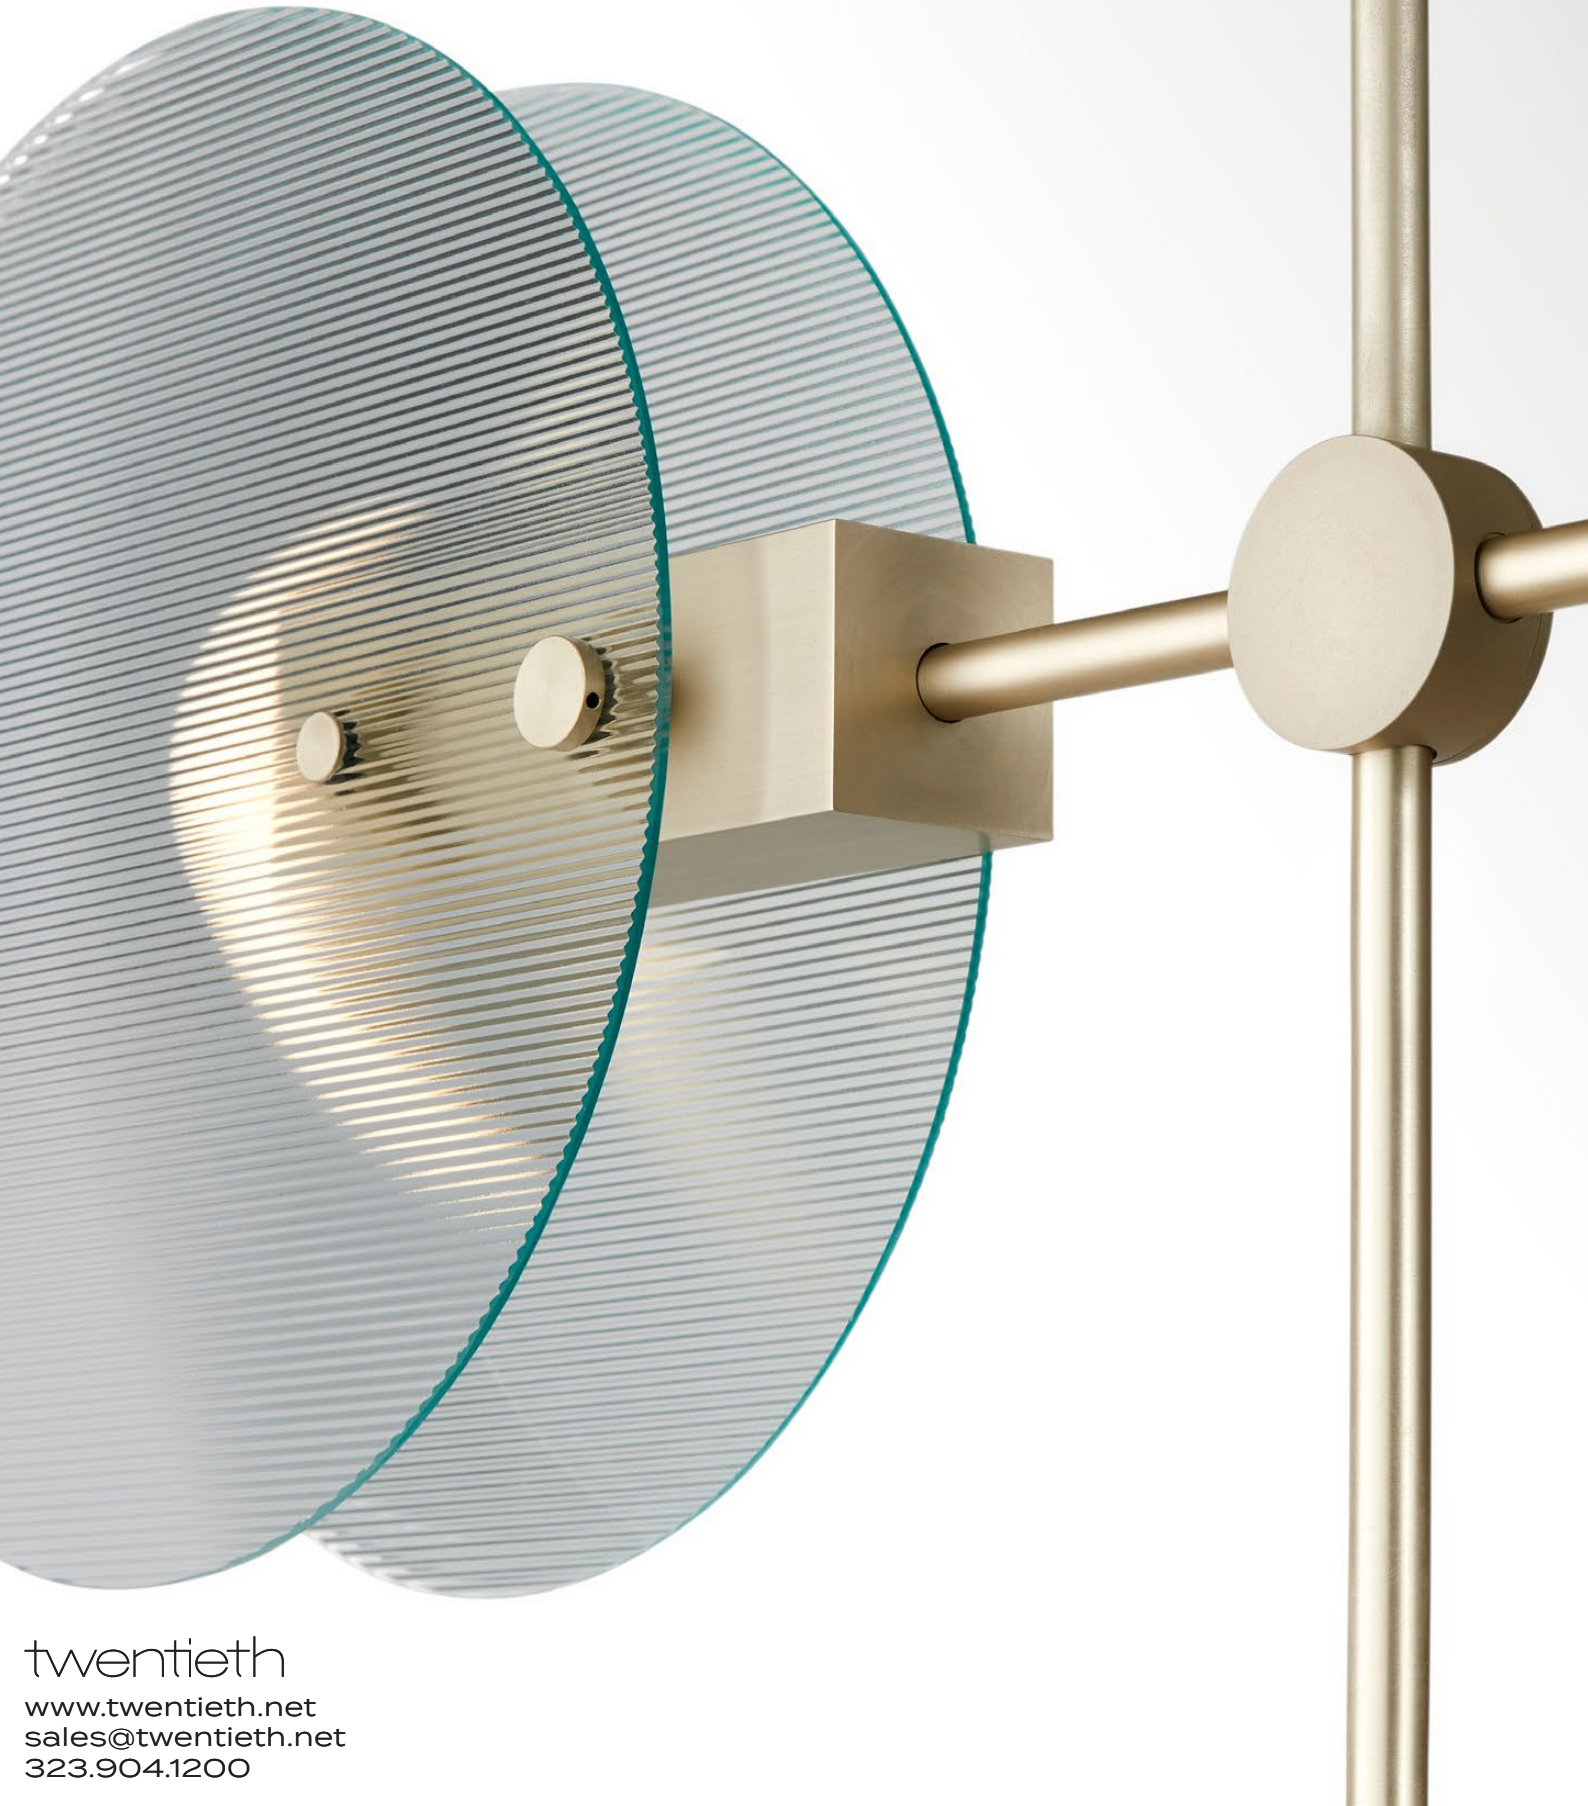

ROSS GARDAM

The Nebulae collection takes its name from the natural phenomena of interstellar clouds and their dynamic layered lighting effects. The geometric machined forms coupled with the fluid glass discs creates a balance between the elements.

The Nebulae Collection is a statement in any space and supplies a beautiful adjustable light level. The various configurations can be specified with a single glass disc or layered with an additional disc to create expansive light dispersion options. The collection is available as a wall light, pendant and various chandelier configurations.

The body is manufactured from machined aluminium white champagne or black anodised. Nebulae's discs come in a fluted clear, bubbled black, rippled blue or white pearl glass.

twentieth
www.twentieth.net
sales@twentieth.net
323.904.1200

NEBULAE WALL LIGHT

NW
Ø 300MM D 58MM
Ø 12" D 2.5"

twentieth
www.twentieth.net
sales@twentieth.net
323.904.1200

IMAGE /

NC11 CORDED WHITE CHAMPAGNE / FLUTED CLEAR DETAIL

twentieth
www.twentieth.net
sales@twentieth.net
323.904.1200