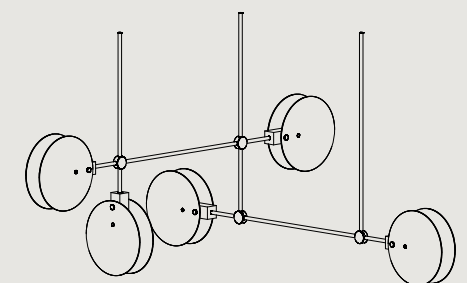

NC35
L 1660MM W 1660MM H 600MM[^]
L 65" W 65" H 24"[^]
CEILING CANOPY SPACING L 678MM / 26.7"