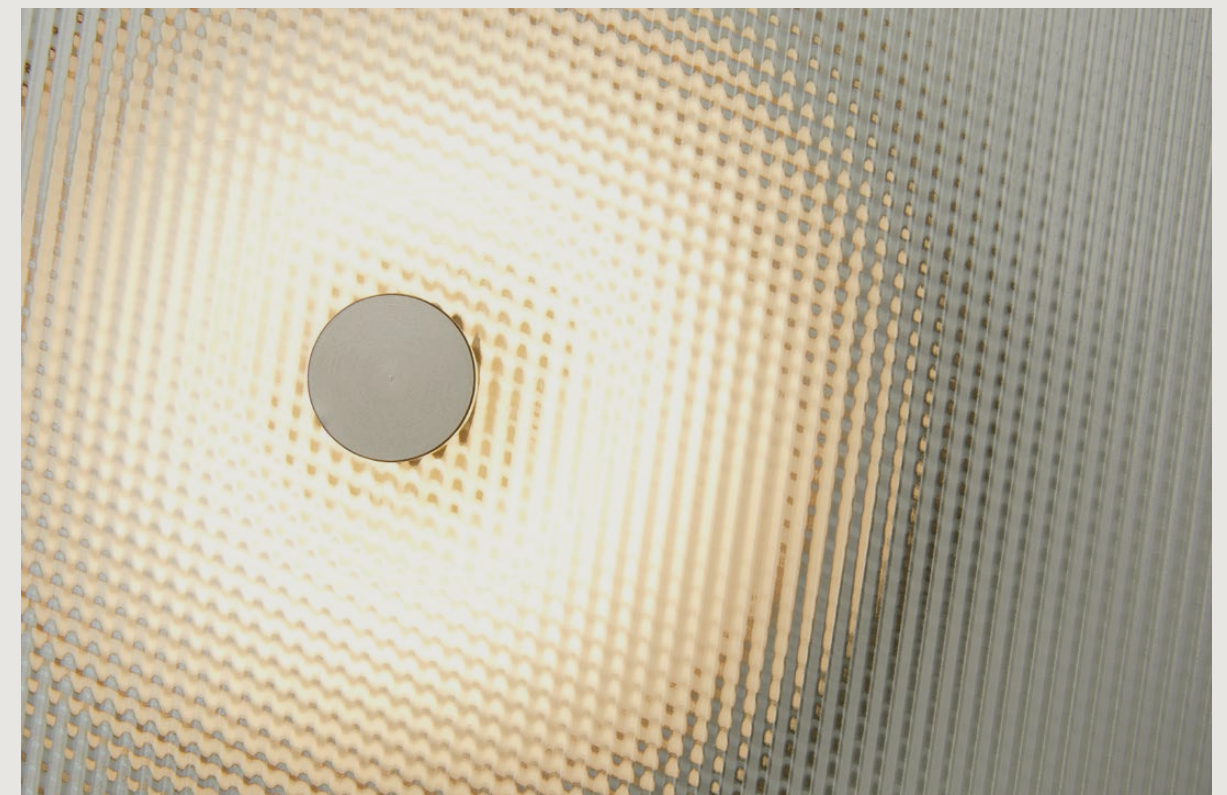

The Nebulae Collection is a statement in any space and supplies a beautiful adjustable light level. The various configurations can be specified with a single glass disc or layered with an additional disc to create expansive light dispersion options. The collection is available as a wall light, pendant and various chandelier configurations.

The body is manufactured from machined aluminium white champagne or black anodised. Nebulae's discs come in a fluted clear, bubbled black, rippled blue or white pearl glass.

twentieth
www.twentieth.net
sales@twentieth.net
323.904.1200