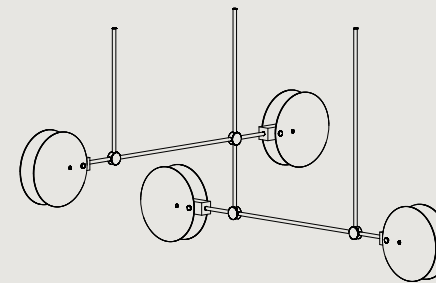

NC34
L 1660MM W 1660MM H 600MM[^]
L 65" W 65" H 24"[^]
CEILING CANOPY SPACING L 678MM / 26.7"