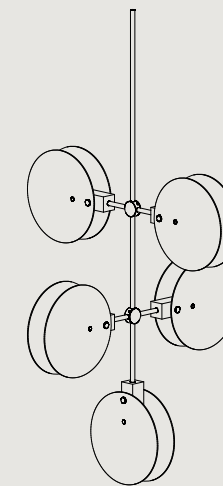

NC15
L 870MM W 870MM H 1050MM[^]
L 34" W 34" H 41" [^]