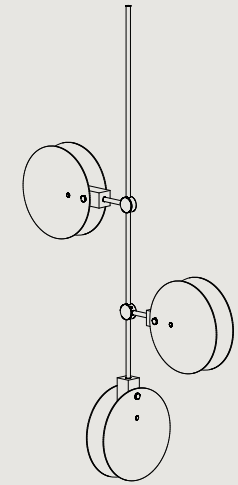

NC13 OFFSET
L 870MM W 300MM H 1050MM[^]
L 34" W 12" H 41" [^]