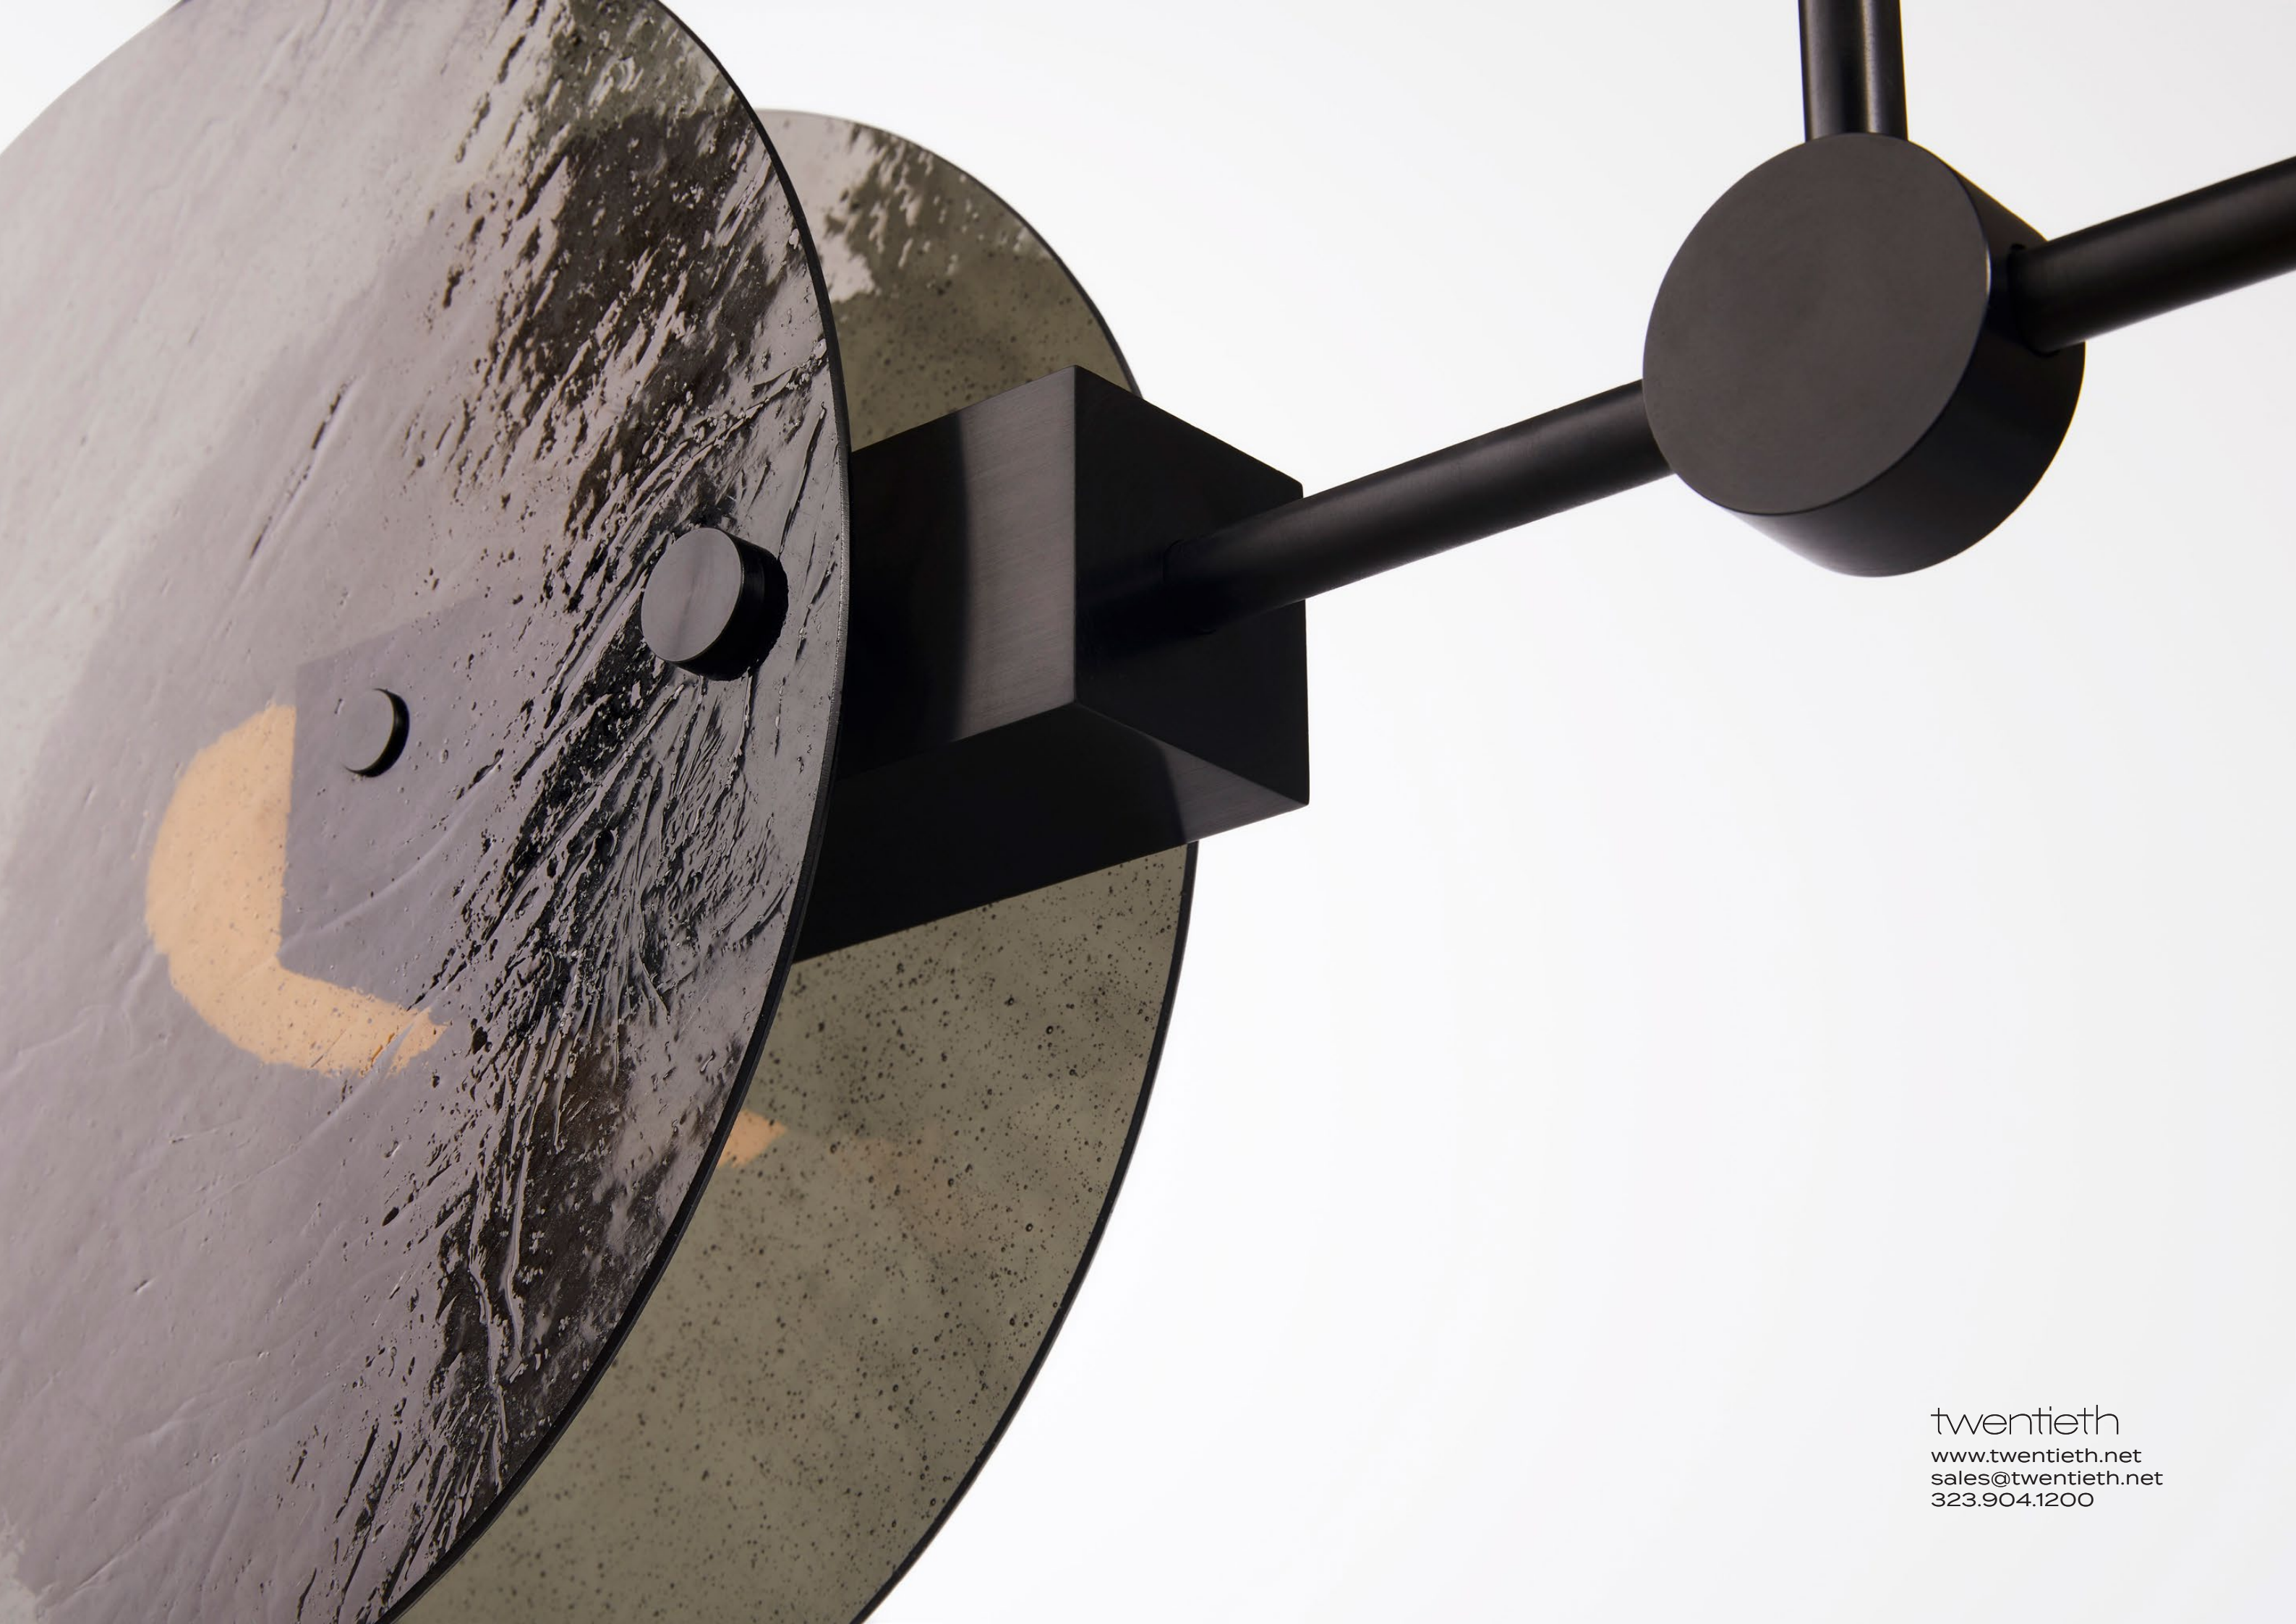

twentieth
www.twentieth.net
sales@twentieth.net
323.904.1200