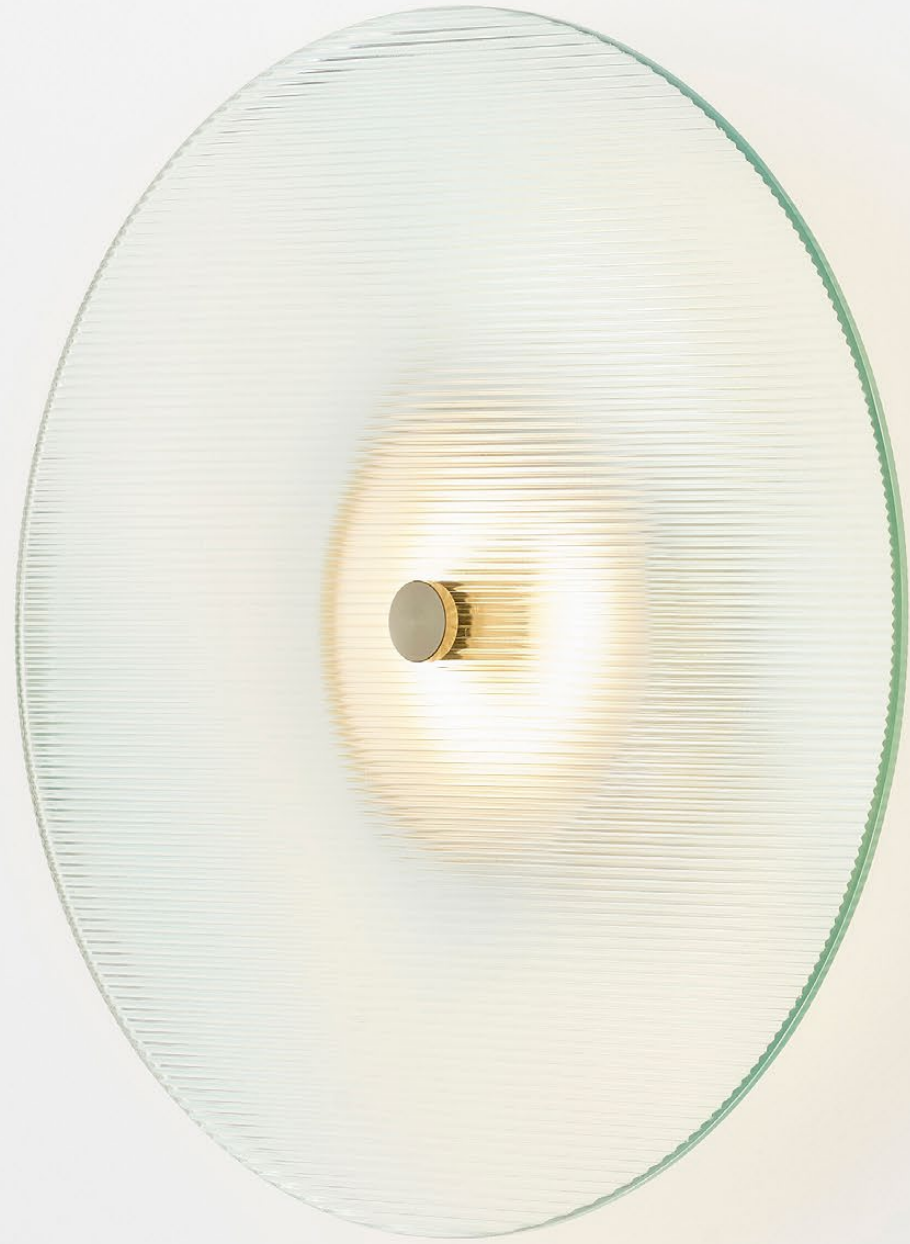

The Nebulae Collection is a statement in any space and supplies a beautiful adjustable light level. The various configurations can be specified with a single glass disc or layered with an additional disc to create expansive light dispersion options. The collection is available as a wall light, pendant and various chandelier configurations.

The body is manufactured from machined aluminium white champagne or black anodised. Nebulae's discs come in a fluted clear, bubbled black, rippled blue or white pearl glass.

twentieth
www.twentieth.net
sales@twentieth.net
323.904.1200

twentieth
www.twentieth.net
sales@twentieth.net
323.904.1200

IMAGE /

TOP LEFT / RIGHT - NW WHITE CHAMPAGNE / WHITE PEARL, NW BLACK / RIPPLED BLUE
BOTTOM LEFT / RIGHT - NW BLACK / TEXTURED BLACK, NW WHITE CHAMPAGNE / FLUTED CLEAR

NEBULAE WALL LIGHT

NW
Ø 300MM D 58MM
Ø 12" D 2.5"

twentieth
www.twentieth.net
sales@twentieth.net
323.904.1200

IMAGE /

NC11 CORDED WHITE CHAMPAGNE / FLUTED CLEAR DETAIL

twentieth
www.twentieth.net
sales@twentieth.net
323.904.1200