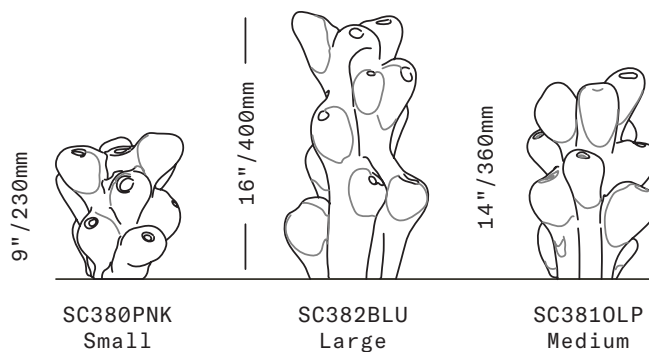

SkLO

Bloom

OBJECT

From left: Small/Pink Palette, Large/Blue Palette, Medium/Olive Palette

SkLO Bloom Objects are organic sculptural compositions of multiple smaller pod-shapes fused together while hot to form larger pieces. The bottoms are cut and polished. No two exactly alike.

Three sizes, each size available in one color as shown

All glass dimensions are approximate – handblown glass dimensions vary by nature and intent

Made in the Czech Republic

SC380PNK
SC3810LP
SC382BLU

Small
Medium
Large