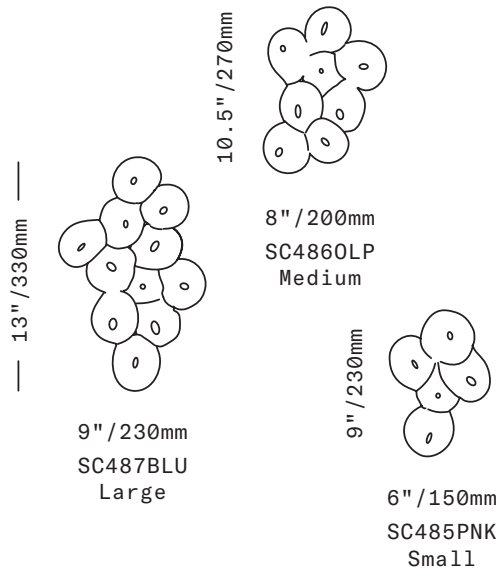

## Bloom

WALLPIECE

A version of the SkLO Bloom Object meant for display on the wall, the Bloom Wallpiece is produced in a similar process, organically building sculptural compositions by layering together smaller individually blown pod-shapes while hot. The backs are cut and polished. Simple hardware for mounting on the wall is included and suitable for most wall materials.

Three sizes, each size available in one color

All glass dimensions are approximate – handblown glass dimensions vary by nature and intent

Made in the Czech Republic

SC485PNK  
SC4860LP  
SC487BLU

Small  
Medium  
Large