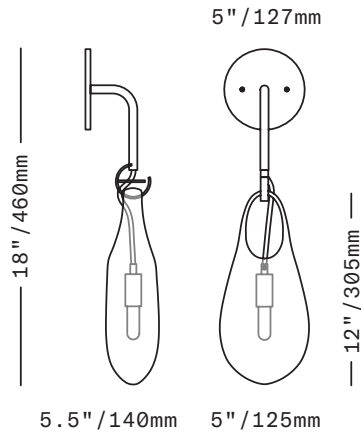

## Hold 12

SCONCE

A smaller version of the SkLO Hold Vessel – an expressive glass vessel that appears to droop from its hook as if molten – serves as a shade on this wall sconce. The socket is suspended from the hook on a fabric-wrapped electrical cord and is loosely suspended within the glass. A removable threaded pin within the brass hook can be used to secure the glass if required.

UL listed suitable for dry and damp locations (US & Canada)

Socket 120V G9 7W Max

LED bulb included

Requires recessed electrical box for installation

Fixture weight (approximate): 5lbs/2.5kg

All glass dimensions are approximate – handblown glass dimensions vary by nature and intent

## Hold 18

SCONCE

An expressive glass vessel that appears to droop from its hook as if molten serves as a shade on this wall sconce. The socket is suspended from the hook on a fabric-wrapped electrical cord and is loosely suspended within the glass. A removable threaded pin within the brass hook can be used to secure the glass if required.

UL listed suitable for dry and damp locations (US & Canada)

Socket 120V E26 60W Max

LED bulb included

Requires recessed electrical box for installation

Fixture weight (approximate): 6lbs/3kg

All glass dimensions are approximate – handblown glass dimensions vary by nature and intent