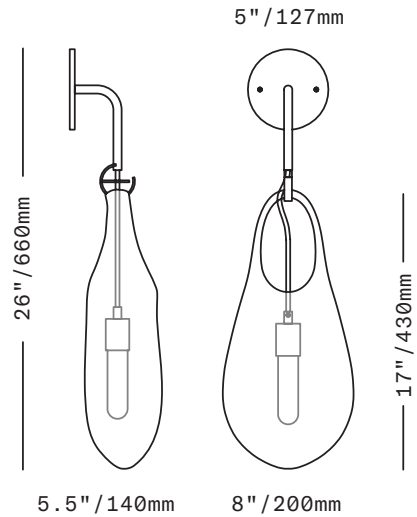

SkLO

Hold 18

SCONCE

An expressive glass vessel that appears to droop from its hook as if molten serves as a shade on this wall sconce. The socket is suspended from the hook on a fabric-wrapped electrical cord and is loosely suspended within the glass. A removable threaded pin within the brass hook can be used to secure the glass if required.

UL listed suitable for dry and damp locations (US & Canada)

Socket 120V E26 60W Max

LED bulb included

Requires recessed electrical box for installation

Fixture weight (approximate): 6lbs/3kg

All glass dimensions are approximate – handblown glass dimensions vary by nature and intent

Made in the Czech Republic

LT261 [---][--]

Hold 18 Sconce

Glass colors

- Clear [CLR]
- Gray [GRY]
- New Blue [NBL]
- Olivin [OLV]
- Smoke [SMK]
- White [WHT]

Metal finishes

- Dark Oxidized [DX]
- Brushed Brass [BB]
- Brushed Nickel [BN]
- Polished Nickel [PN]

Cord Colors

- Black
- Blue
- Gold
- Gray

twentieth

sales@twentieth.net

323.904.1200

www.twentieth.net

May 2023