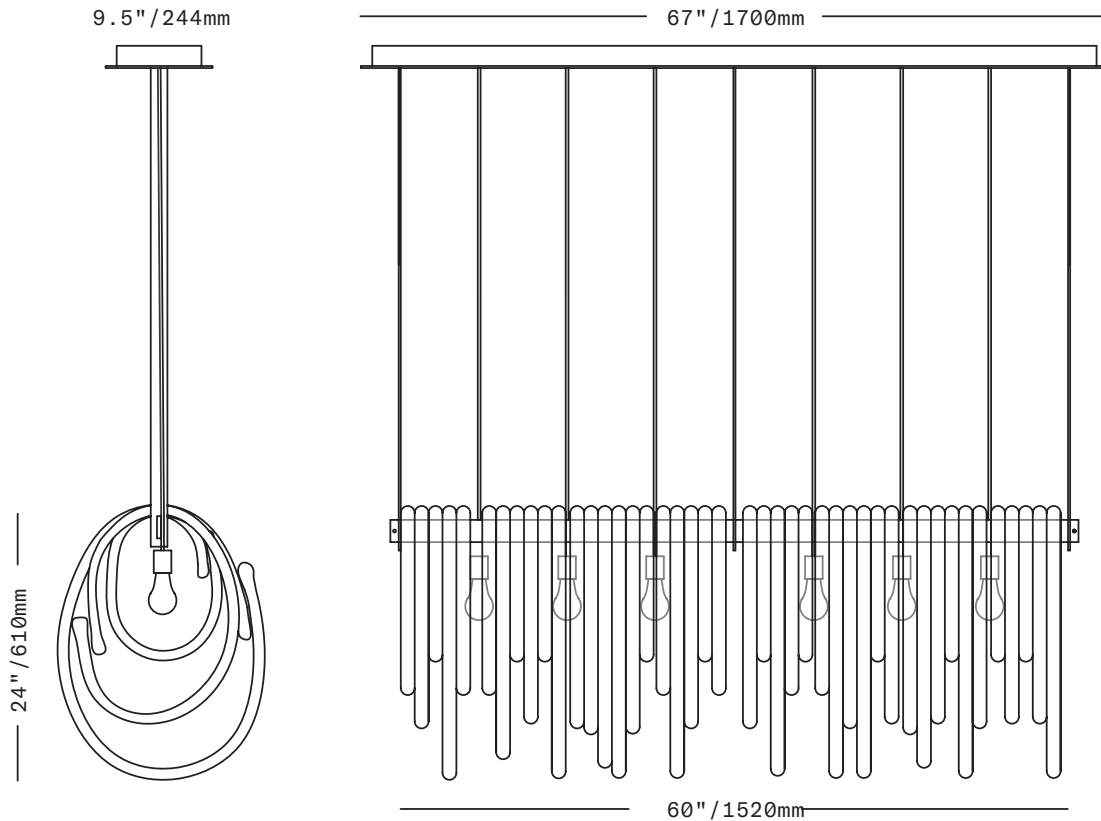

SkLO

Lasso 60

CHANDELIER

Large, linear light fixture featuring a long row of glass loops supported on a steel armature. The glass loops come in different sizes, showcasing the amazing quality and clarity of the Czech handblown glass. Each loop is made by hand, so each is unique and slightly different, lending the finished composition a very organic feel. Each socket hangs individually from the canopy on an exposed fabric-wrapped electrical cord and nestles within the glass loops.

UL listed suitable for dry locations only (US & Canada)

Sockets 120V E26 60W Max

LED bulbs included

Requires recessed electrical box for installation

Does NOT accommodate sloped ceilings

Specify overall drop length – not field adjustable

Fixture weight (approximate): 375lbs/170kg

Allow 12 weeks for delivery

All glass dimensions are approximate – handblown glass dimensions vary by nature and intent

Made in the Czech Republic

LT141 [---][--]

Lasso 60 Chandelier

Glass colors

- ☐ Clear [CLR]
- ☐ White [WHT]

Metal finishes

- ☒ Dark Oxidized [DX]
- ☐ Brushed Nickel [BN]
- ☐ Polished Nickel [PN]

twentieth

sales@twentieth.net

323.904.1200

www.twentieth.net

March 2022