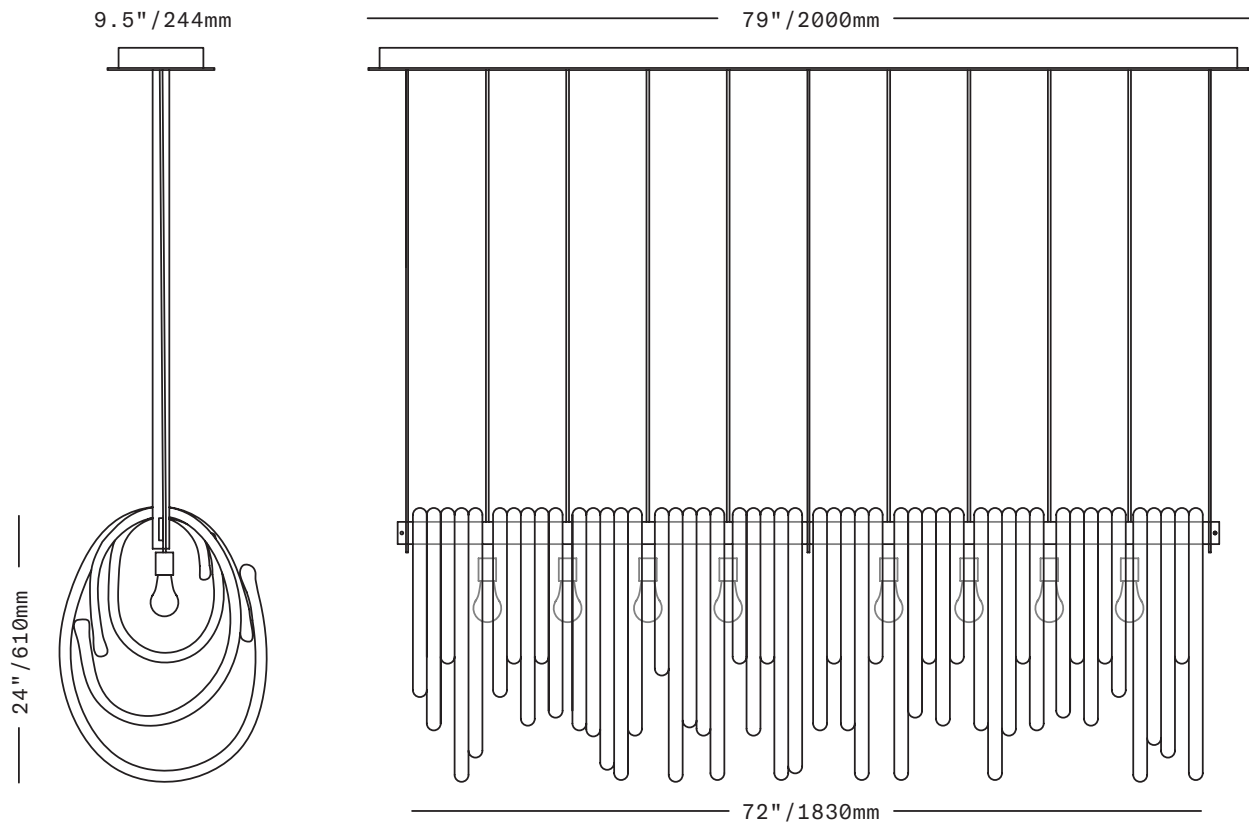

SkLO

Lasso 72

CHANDELIER

Large, linear light fixture featuring a long row of glass loops supported on a steel armature. The glass loops come in different sizes, showcasing the amazing quality and clarity of the Czech handblown glass. Each loop is made by hand, so each is unique and slightly different, lending the finished composition a very organic feel. Each socket hangs individually from the canopy on an exposed fabric-wrapped electrical cord and nestles within the glass loops.

UL listed suitable for dry locations only (US & Canada)

Sockets 120V E26 60W Max

LED bulbs included

Requires recessed electrical box for installation

Does NOT accommodate sloped ceilings

Specify overall drop length – not field adjustable

Fixture weight (approximate): 450lbs/205kg

Allow 12 weeks for delivery

All glass dimensions are approximate – handblown glass dimensions vary by nature and intent

Made in the Czech Republic

LT142 [---][--]

Lasso 72 Chandelier

Glass colors

- ☐ Clear [CLR]
- ☐ White [WHT]

Metal finishes

- ☒ Dark Oxidized [DX]
- ☐ Brushed Nickel [BN]
- ☐ Polished Nickel [PN]

twentieth

sales@twentieth.net

323.904.1200

www.twentieth.net

March 2022