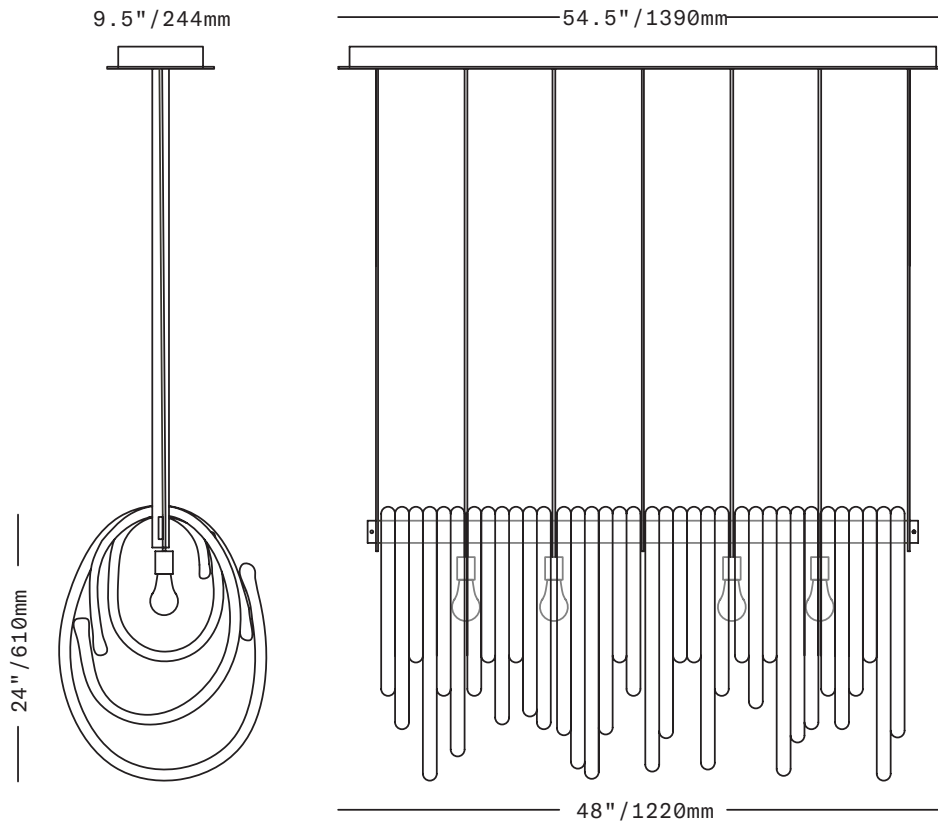

SkLO

Lasso 48

CHANDELIER

Large, linear light fixture featuring a long row of glass loops supported on a steel armature. The glass loops come in different sizes, showcasing the amazing quality and clarity of the Czech handblown glass. Each loop is made by hand, so each is unique and slightly different, lending the finished composition a very organic feel. Each socket hangs individually from the canopy on an exposed fabric-wrapped electrical cord and nestles within the glass loops.

UL listed suitable for dry locations only (US & Canada)

Sockets 120V E26 60W Max

LED bulbs included

Requires recessed electrical box for installation

Does NOT accommodate sloped ceilings

Specify overall drop length – not field adjustable

Fixture weight (approximate): 300lbs/136kg

Allow 12 weeks for delivery

All glass dimensions are approximate – handblown glass dimensions vary by nature and intent

Made in the Czech Republic

LT140 [---][---]

Fixture weight (approximate): 375lbs/170kg

Allow 12 weeks for delivery

All glass dimensions are approximate – handblown glass dimensions vary by nature and intent

Made in the Czech Republic

LT141 [---][--]