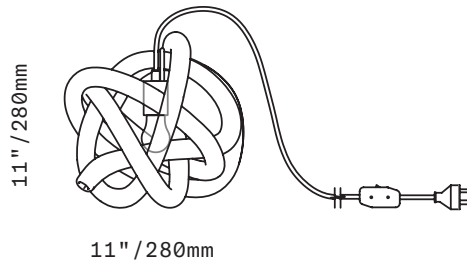

SkLO

Wrap

LIGHT

Our signature SkLO Large Wrap, a continuous wound length of a handblown Czech glass tube, is transformed into a dynamic table light. The brass light socket has an integral handmade brass hook that allows it to attach to the glass wrap, suspending the bulb within. Each wrap is unique, no two exactly alike.

Socket 120V E26 60W Max

LED bulb included

72"/1800mm black fabric-wrapped cord with in-line switch

All glass dimensions are approximate – handblown glass dimensions vary by nature and intent

Made in the Czech Republic