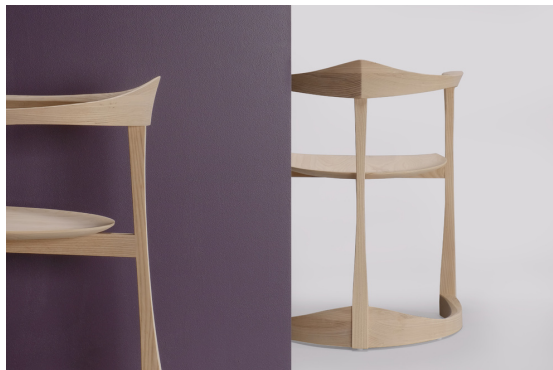

skram

L01 armchair

L01

Skram's signature L01 armchair is a classic of american design. Features include a hand-shaped base and arm assembly, ergonomic comfort in a low-back application, and a wafer edge, dished seat. Clients may specify any standard skram timber or contact the company to request custom material options. Residential or contract use.

skram

L01 width 22 / 56cm depth 23.5 / 60cm height 28.5 / 72cm seat height 18 / 46cm

Timber

WA-N: White
Ash, Natural

WA-G: White
Ash, Grey

WA-E: White
Ash, Ebonized

WA-WW: White
Ash,
Whitewashed

WAL: Walnut,
Natural