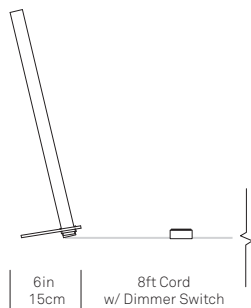

WOOD

Maple ☐ M ☐ A
American Walnut ☐ W ☐ A
Ebonyed Oak ☐ E ☐ O
Heart Pine (Reclaimed) ☐ H ☐ P
Water Tower Redwood (Reclaimed) ☐ W ☐ T
Custom ☐ C ☐ U

COLOR TEMP

2400k ☐ 2 ☐ 4 ☐ 0 ☐ 0
2700k ☐ 2 ☐ 7 ☐ 0 ☐ 0
3000k (Standard) ☐ 3 ☐ 0 ☐ 0 ☐ 0
4000k ☐ 4 ☐ 0 ☐ 0 ☐ 0

METAL

POWDER COAT FINISH

White ☐ W ☐ H
Slate Grey ☐ S ☐ G
Matte Black ☐ M ☐ B

PREMIUM FINISH

Hand Blackened Steel ☐ B ☐ L
Brushed Nickel ☐ B ☐ N
Polished Nickel ☐ P ☐ N
Brushed Brass ☐ B ☐ B
Polished Brass ☐ P ☐ B
Custom ☐ C ☐ U

ORDER SPECIFICATIONS

MODEL	WOOD	METAL	COLOR TEMP
T2	☐	☐	☐