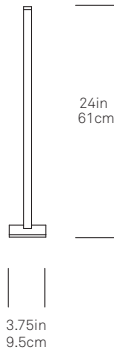

## FRONT

□ Bulb Profile  
 0.81in x 1.3 in  
 2.1cm x 3.3cm