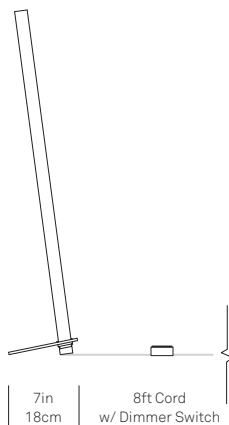

WOOD

Maple	M A
American Walnut	W A
Ebonized Oak	E O
Heart Pine (Reclaimed)	H P
Water Tower Redwood (Reclaimed)	W T
Custom	C U

COLOR TEMP

2400k	2 4 0 0
2700k	2 7 0 0
3000k (Standard)	3 0 0 0
4000k	4 0 0 0

METAL

POWDER COAT FINISH

White	W H
Slate Grey	S G
Matte Black	M B

PREMIUM FINISH

Hand Blackened Steel	B L
Brushed Nickel	B N
Polished Nickel	P N
Brushed Brass	B B
Polished Brass	P B
Custom	C U

ORDER SPECIFICATIONS

MODEL	WOOD	METAL	COLOR TEMP
T3			

STICKBULB

TABLE TORCH
(3ft)