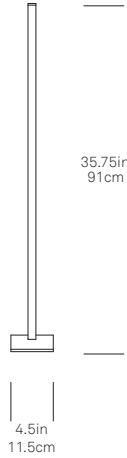

## FRONT

□ Bulb Profile  
 0.81in x 1.3 in  
 2.1cm x 3.3cm